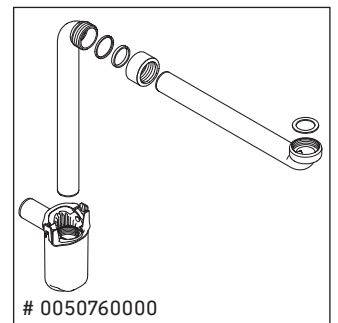

DuraStyle

DS 6399

Mounting instructions

DuraStyle # 233778

Instructions for use

The bathroom furniture range complies with the standards and guidelines applicable at the time of delivery and is designed for use in bathrooms. Direct contact with water should be avoided, for example, when showering.