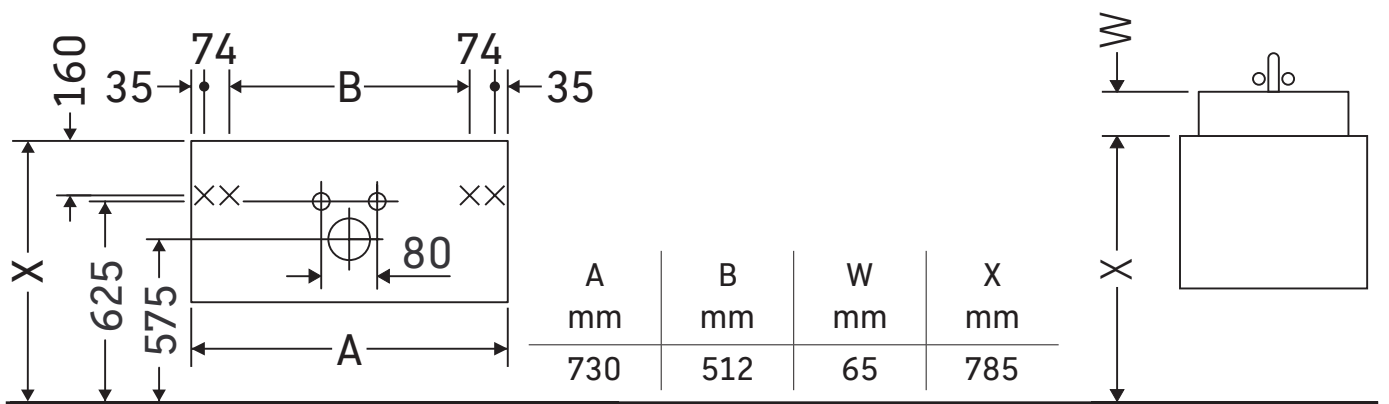

DuraStyle

DS 6399

Mounting instructions

DuraStyle # 233778

Instructions for use

The bathroom furniture range complies with the standards and guidelines applicable at the time of delivery and is designed for use in bathrooms. Direct contact with water should be avoided, for example, when showering.