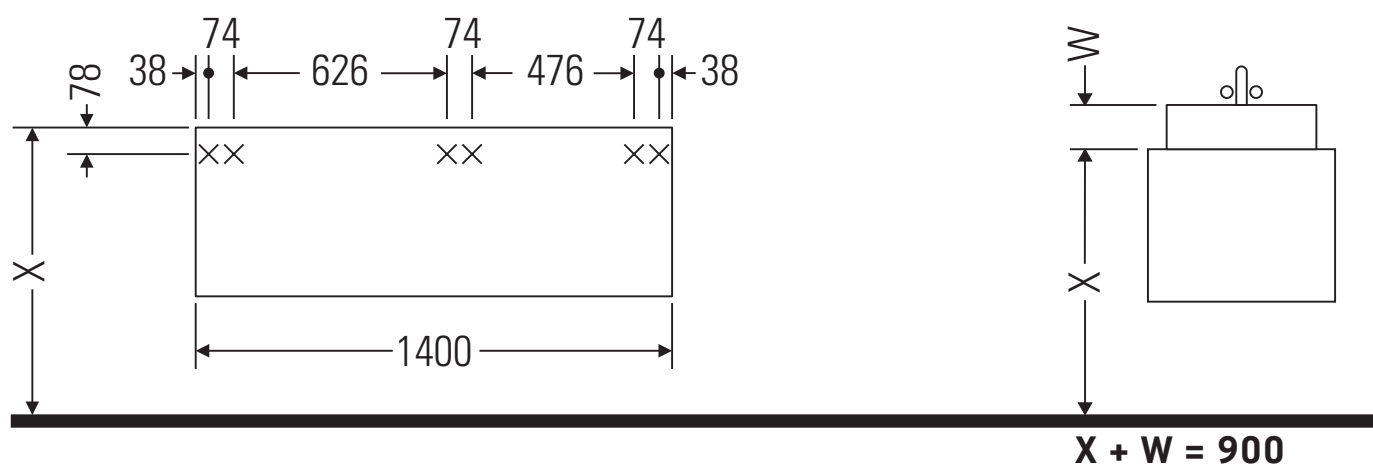

Ketho

KT 6657 L/R/B

Mounting instructions

Instructions for use

The bathroom furniture range complies with the standards and guidelines applicable at the time of delivery and is designed for use in bathrooms.

Direct contact with water should be avoided, for example, when showering.

Ceramics wider than 600 mm must be fixed to the wall.

We reserve the right to make technical improvements and design modifications to the products illustrated.