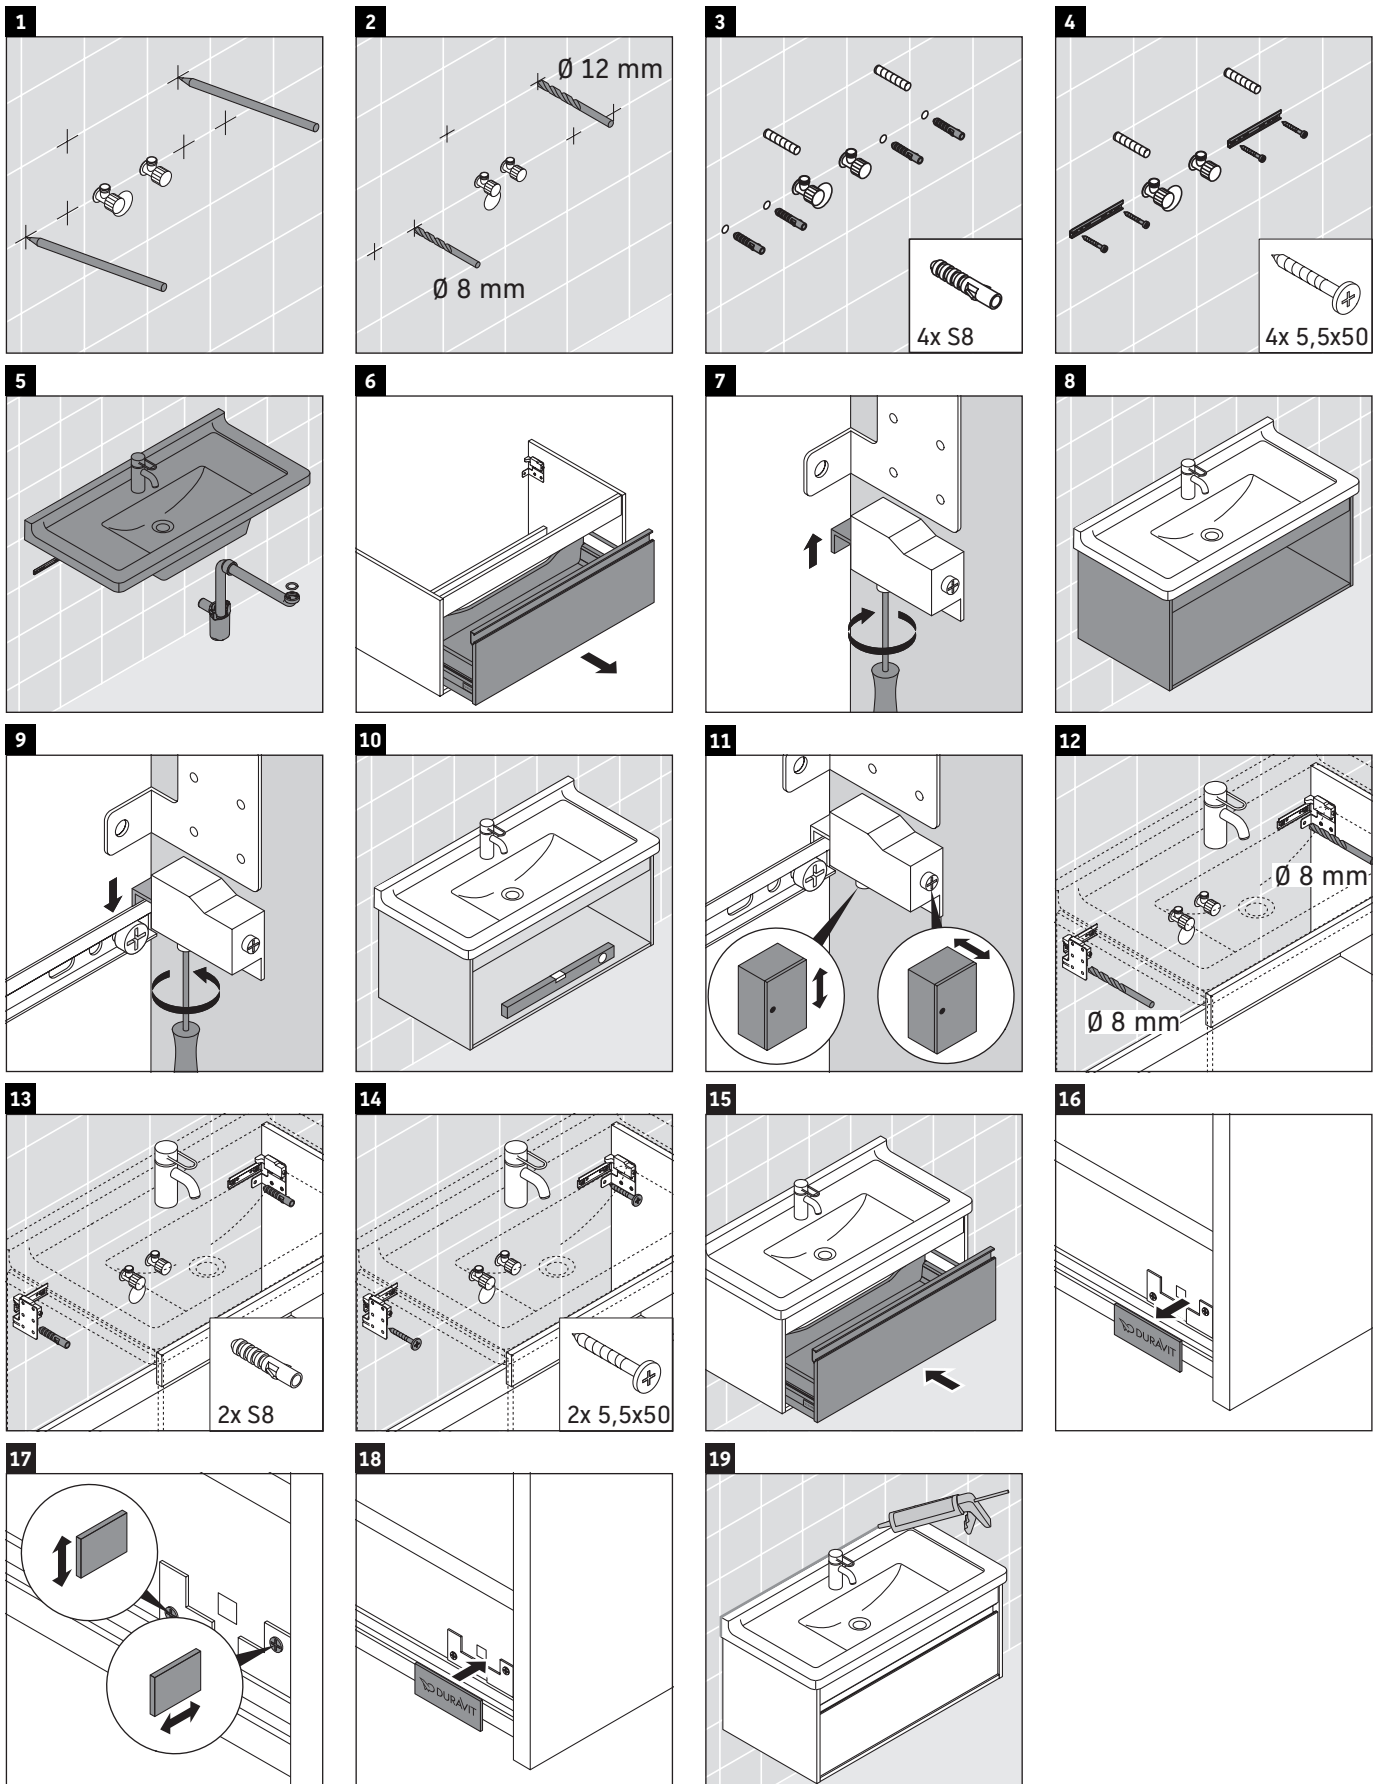

Duravit AG, Werderstr. 36, 78132 Hornberg, Germany, Phone +49 78 33 700, Fax +49 78 33 70 289, info@duravit.de, www.duravit.de