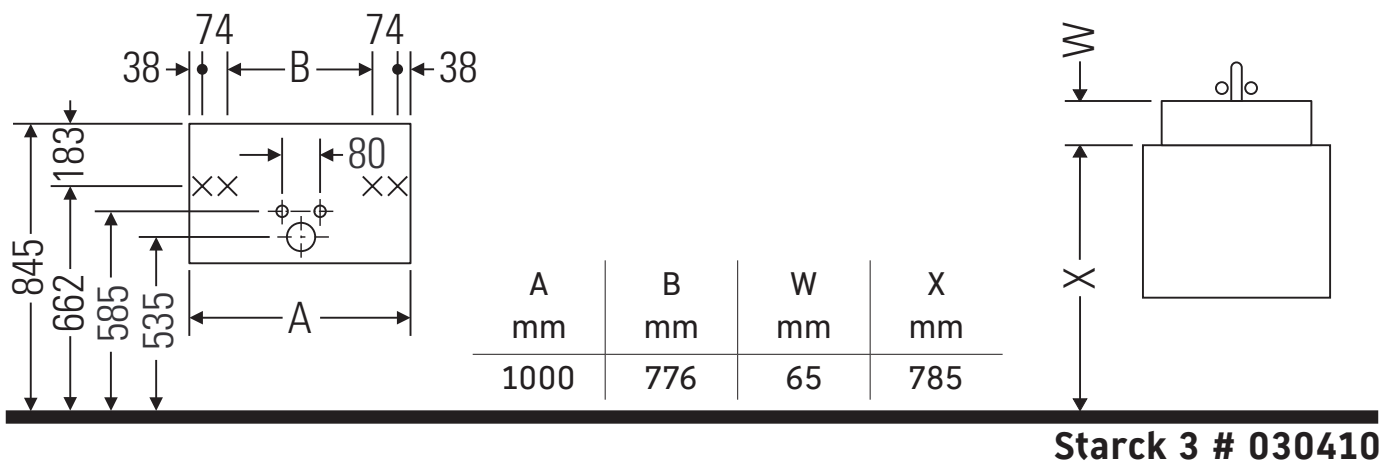

Ketho

KT 6665

Mounting instructions

Instructions for use

The bathroom furniture range complies with the standards and guidelines applicable at the time of delivery and is designed for use in bathrooms. Direct contact with water should be avoided, for example, when showering.