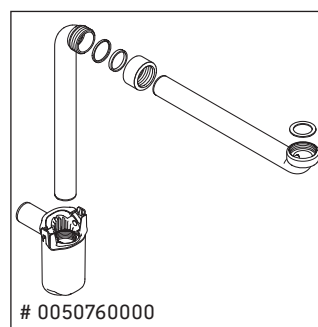

Ketho

KT 6665

Mounting instructions

Instructions for use

The bathroom furniture range complies with the standards and guidelines applicable at the time of delivery and is designed for use in bathrooms. Direct contact with water should be avoided, for example, when showering.