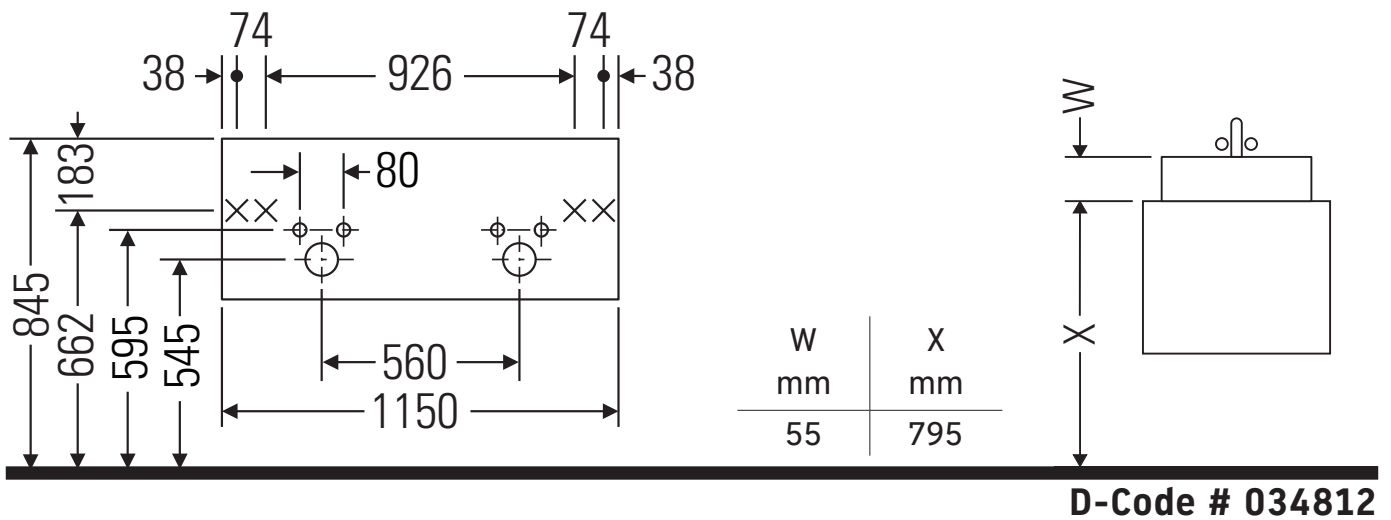

Ketho

KT 6669

Mounting instructions

Instructions for use

The bathroom furniture range complies with the standards and guidelines applicable at the time of delivery and is designed for use in bathrooms. Direct contact with water should be avoided, for example, when showering.