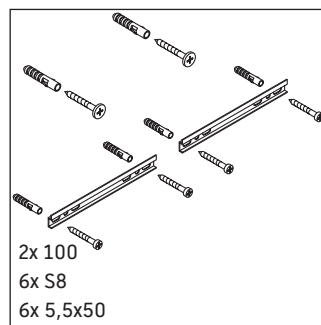

Ketho

KT 6669

Mounting instructions

Instructions for use

The bathroom furniture range complies with the standards and guidelines applicable at the time of delivery and is designed for use in bathrooms. Direct contact with water should be avoided, for example, when showering.