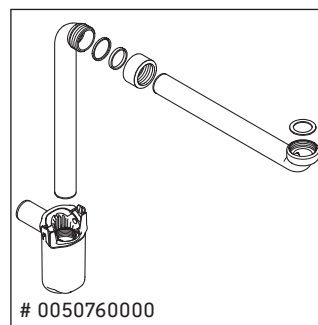

Ketho

KT 6669

Mounting instructions

Instructions for use

The bathroom furniture range complies with the standards and guidelines applicable at the time of delivery and is designed for use in bathrooms. Direct contact with water should be avoided, for example, when showering.