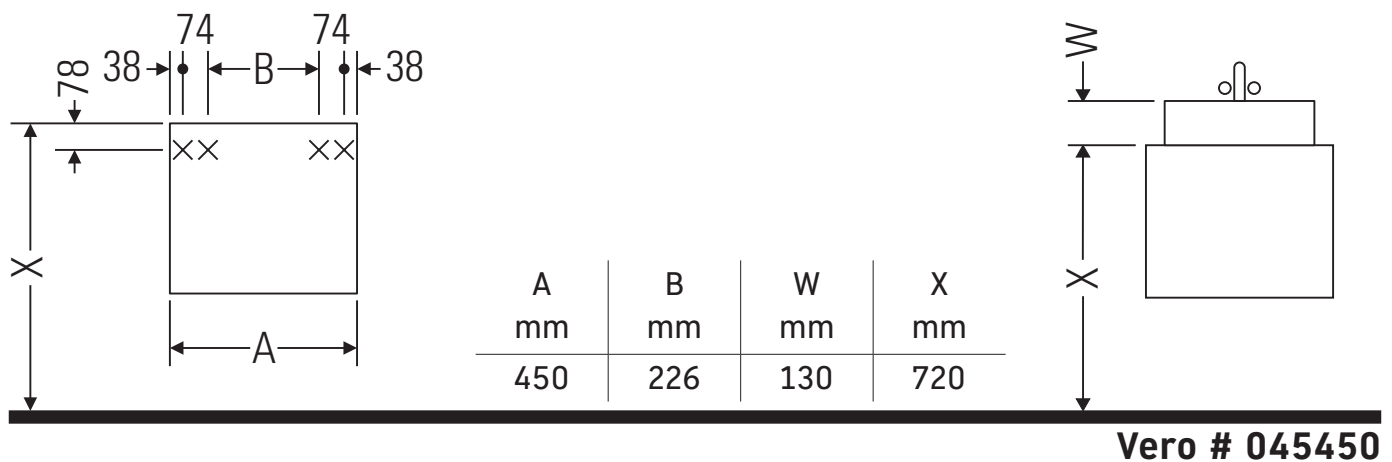

Ketho

KT 6685

Mounting instructions

Instructions for use

The bathroom furniture range complies with the standards and guidelines applicable at the time of delivery and is designed for use in bathrooms. Direct contact with water should be avoided, for example, when showering.