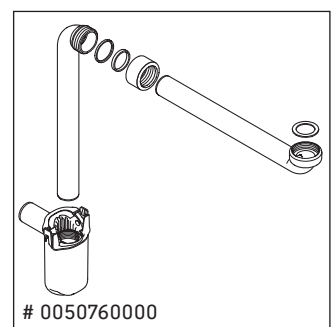

Ketho

KT 6686

Mounting instructions

Instructions for use

The bathroom furniture range complies with the standards and guidelines applicable at the time of delivery and is designed for use in bathrooms. Direct contact with water should be avoided, for example, when showering.