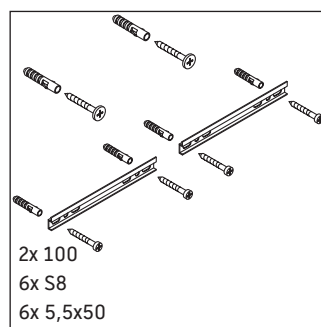

Ketho

KT 6686

Mounting instructions

Instructions for use

The bathroom furniture range complies with the standards and guidelines applicable at the time of delivery and is designed for use in bathrooms. Direct contact with water should be avoided, for example, when showering.