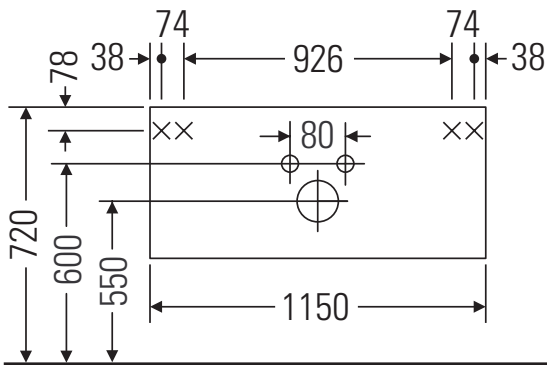

Ketho

KT 6689

Mounting instructions

Vero # 045412

Instructions for use

The bathroom furniture range complies with the standards and guidelines applicable at the time of delivery and is designed for use in bathrooms. Direct contact with water should be avoided, for example, when showering.