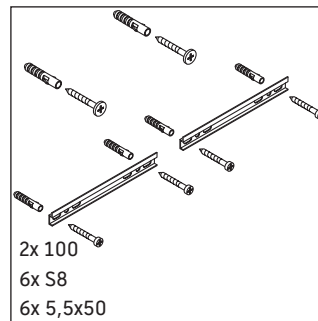

Ketho

KT 6689

Mounting instructions

Vero # 045412

Instructions for use

The bathroom furniture range complies with the standards and guidelines applicable at the time of delivery and is designed for use in bathrooms. Direct contact with water should be avoided, for example, when showering.