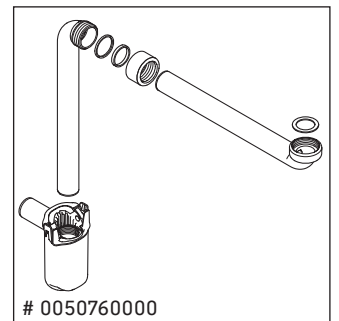

Ketho

KT 6689

Mounting instructions

Vero # 045412

Instructions for use

The bathroom furniture range complies with the standards and guidelines applicable at the time of delivery and is designed for use in bathrooms. Direct contact with water should be avoided, for example, when showering.