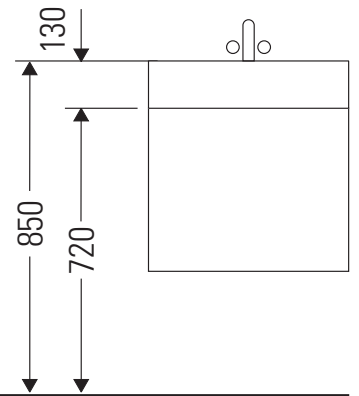

Ketho

KT 6689

Mounting instructions

Vero # 045412

Instructions for use

The bathroom furniture range complies with the standards and guidelines applicable at the time of delivery and is designed for use in bathrooms. Direct contact with water should be avoided, for example, when showering.