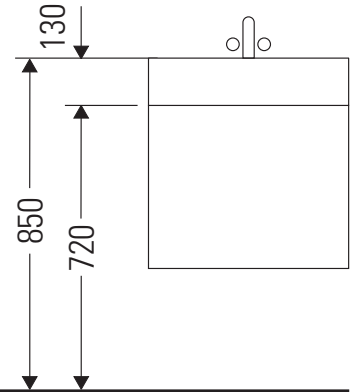

Ketho

KT 6689

Mounting instructions

Vero # 045412

Instructions for use

The bathroom furniture range complies with the standards and guidelines applicable at the time of delivery and is designed for use in bathrooms. Direct contact with water should be avoided, for example, when showering.