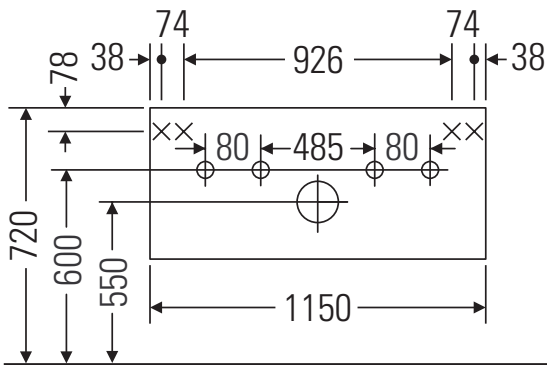

Ketho

KT 6689

Mounting instructions

Vero # 045412

Instructions for use

The bathroom furniture range complies with the standards and guidelines applicable at the time of delivery and is designed for use in bathrooms. Direct contact with water should be avoided, for example, when showering.