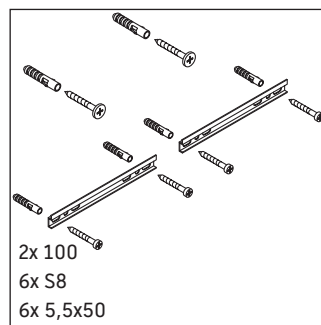

Ketho

KT 6690

Mounting instructions

Instructions for use

The bathroom furniture range complies with the standards and guidelines applicable at the time of delivery and is designed for use in bathrooms. Direct contact with water should be avoided, for example, when showering.