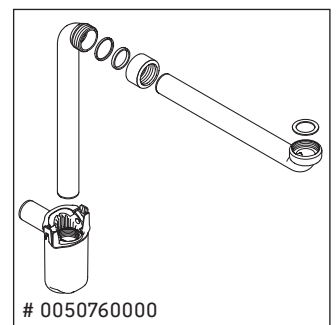

Ketho

KT 6690

Mounting instructions

Instructions for use

The bathroom furniture range complies with the standards and guidelines applicable at the time of delivery and is designed for use in bathrooms. Direct contact with water should be avoided, for example, when showering.