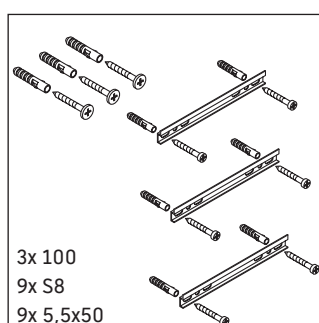

Ketho

KT 6697 L/R/B

Mounting instructions

Instructions for use

The bathroom furniture range complies with the standards and guidelines applicable at the time of delivery and is designed for use in bathrooms. Direct contact with water should be avoided, for example, when showering.

Ceramics wider than 600 mm must be fixed to the wall.

We reserve the right to make technical improvements and design modifications to the products illustrated.