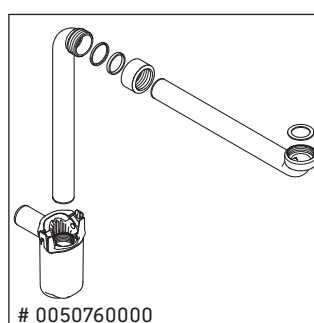

Ketho

KT 6757 L/R/B

Mounting instructions

Instructions for use

The bathroom furniture range complies with the standards and guidelines applicable at the time of delivery and is designed for use in bathrooms. Direct contact with water should be avoided, for example, when showering.

Ceramics wider than 600 mm must be fixed to the wall.

We reserve the right to make technical improvements and design modifications to the products illustrated.