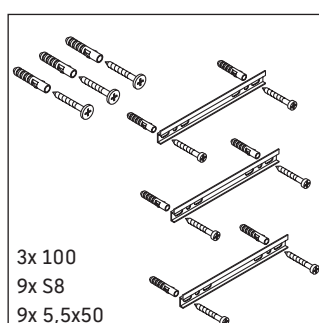

Ketho

KT 6757 L/R/B

Mounting instructions

Instructions for use

The bathroom furniture range complies with the standards and guidelines applicable at the time of delivery and is designed for use in bathrooms. Direct contact with water should be avoided, for example, when showering.

Ceramics wider than 600 mm must be fixed to the wall.

We reserve the right to make technical improvements and design modifications to the products illustrated.