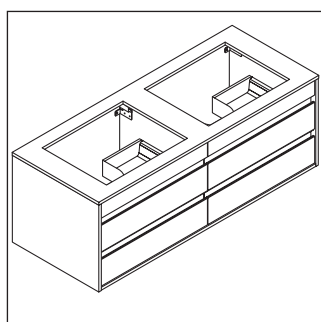

Ketho

KT 6757 L/R/B

Mounting instructions

Instructions for use

The bathroom furniture range complies with the standards and guidelines applicable at the time of delivery and is designed for use in bathrooms. Direct contact with water should be avoided, for example, when showering.

Ceramics wider than 600 mm must be fixed to the wall.

We reserve the right to make technical improvements and design modifications to the products illustrated.