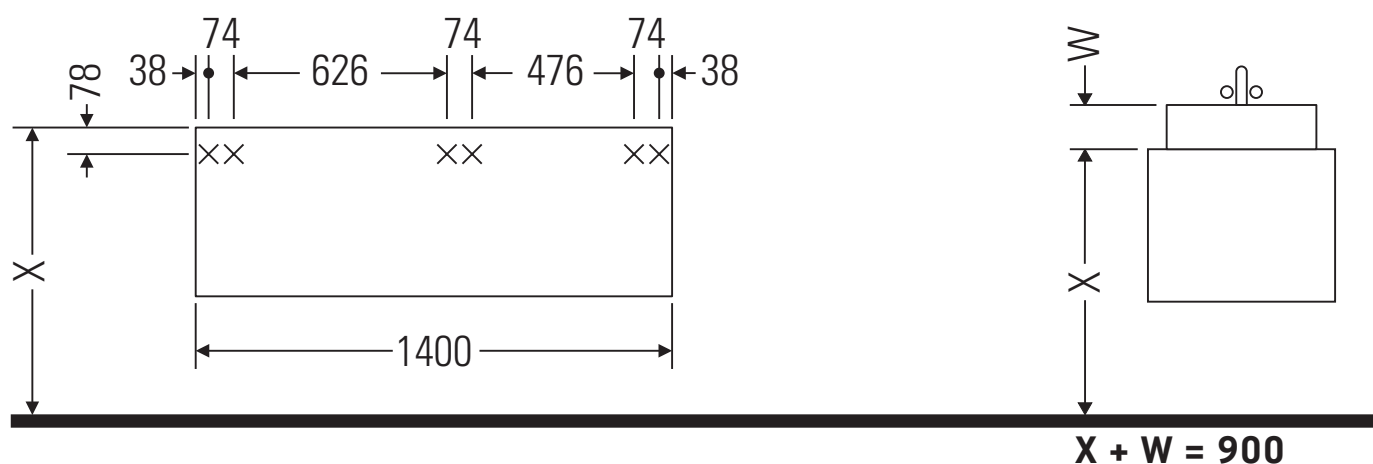

Ketho

KT 6757 L/R/B

Mounting instructions

Instructions for use

The bathroom furniture range complies with the standards and guidelines applicable at the time of delivery and is designed for use in bathrooms. Direct contact with water should be avoided, for example, when showering.

Ceramics wider than 600 mm must be fixed to the wall.

We reserve the right to make technical improvements and design modifications to the products illustrated.