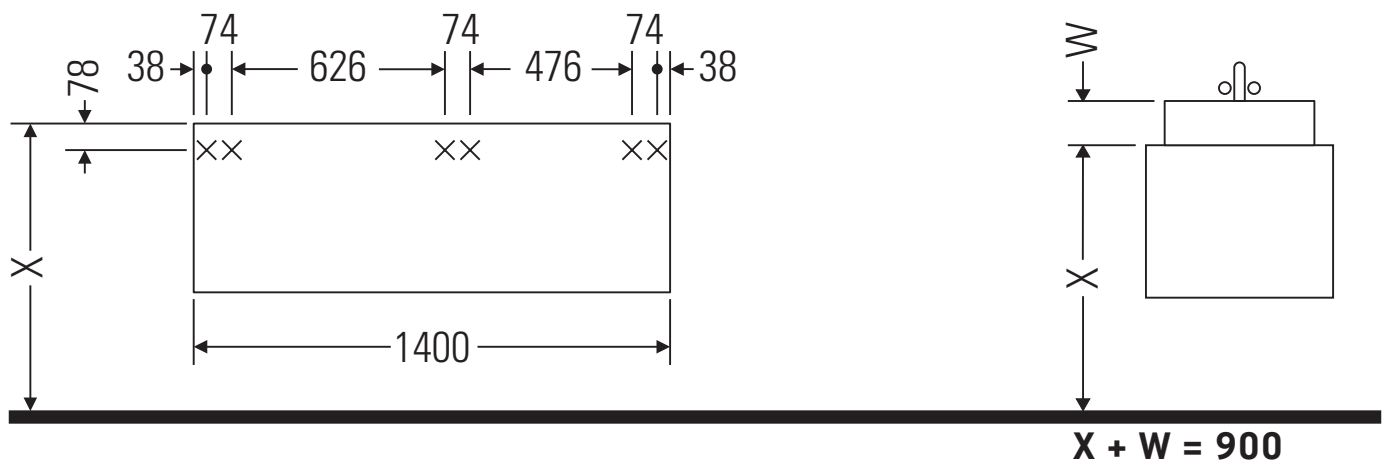

Ketho

KT 6797 L/R/B

Mounting instructions

Instructions for use

The bathroom furniture range complies with the standards and guidelines applicable at the time of delivery and is designed for use in bathrooms. Direct contact with water should be avoided, for example, when showering.