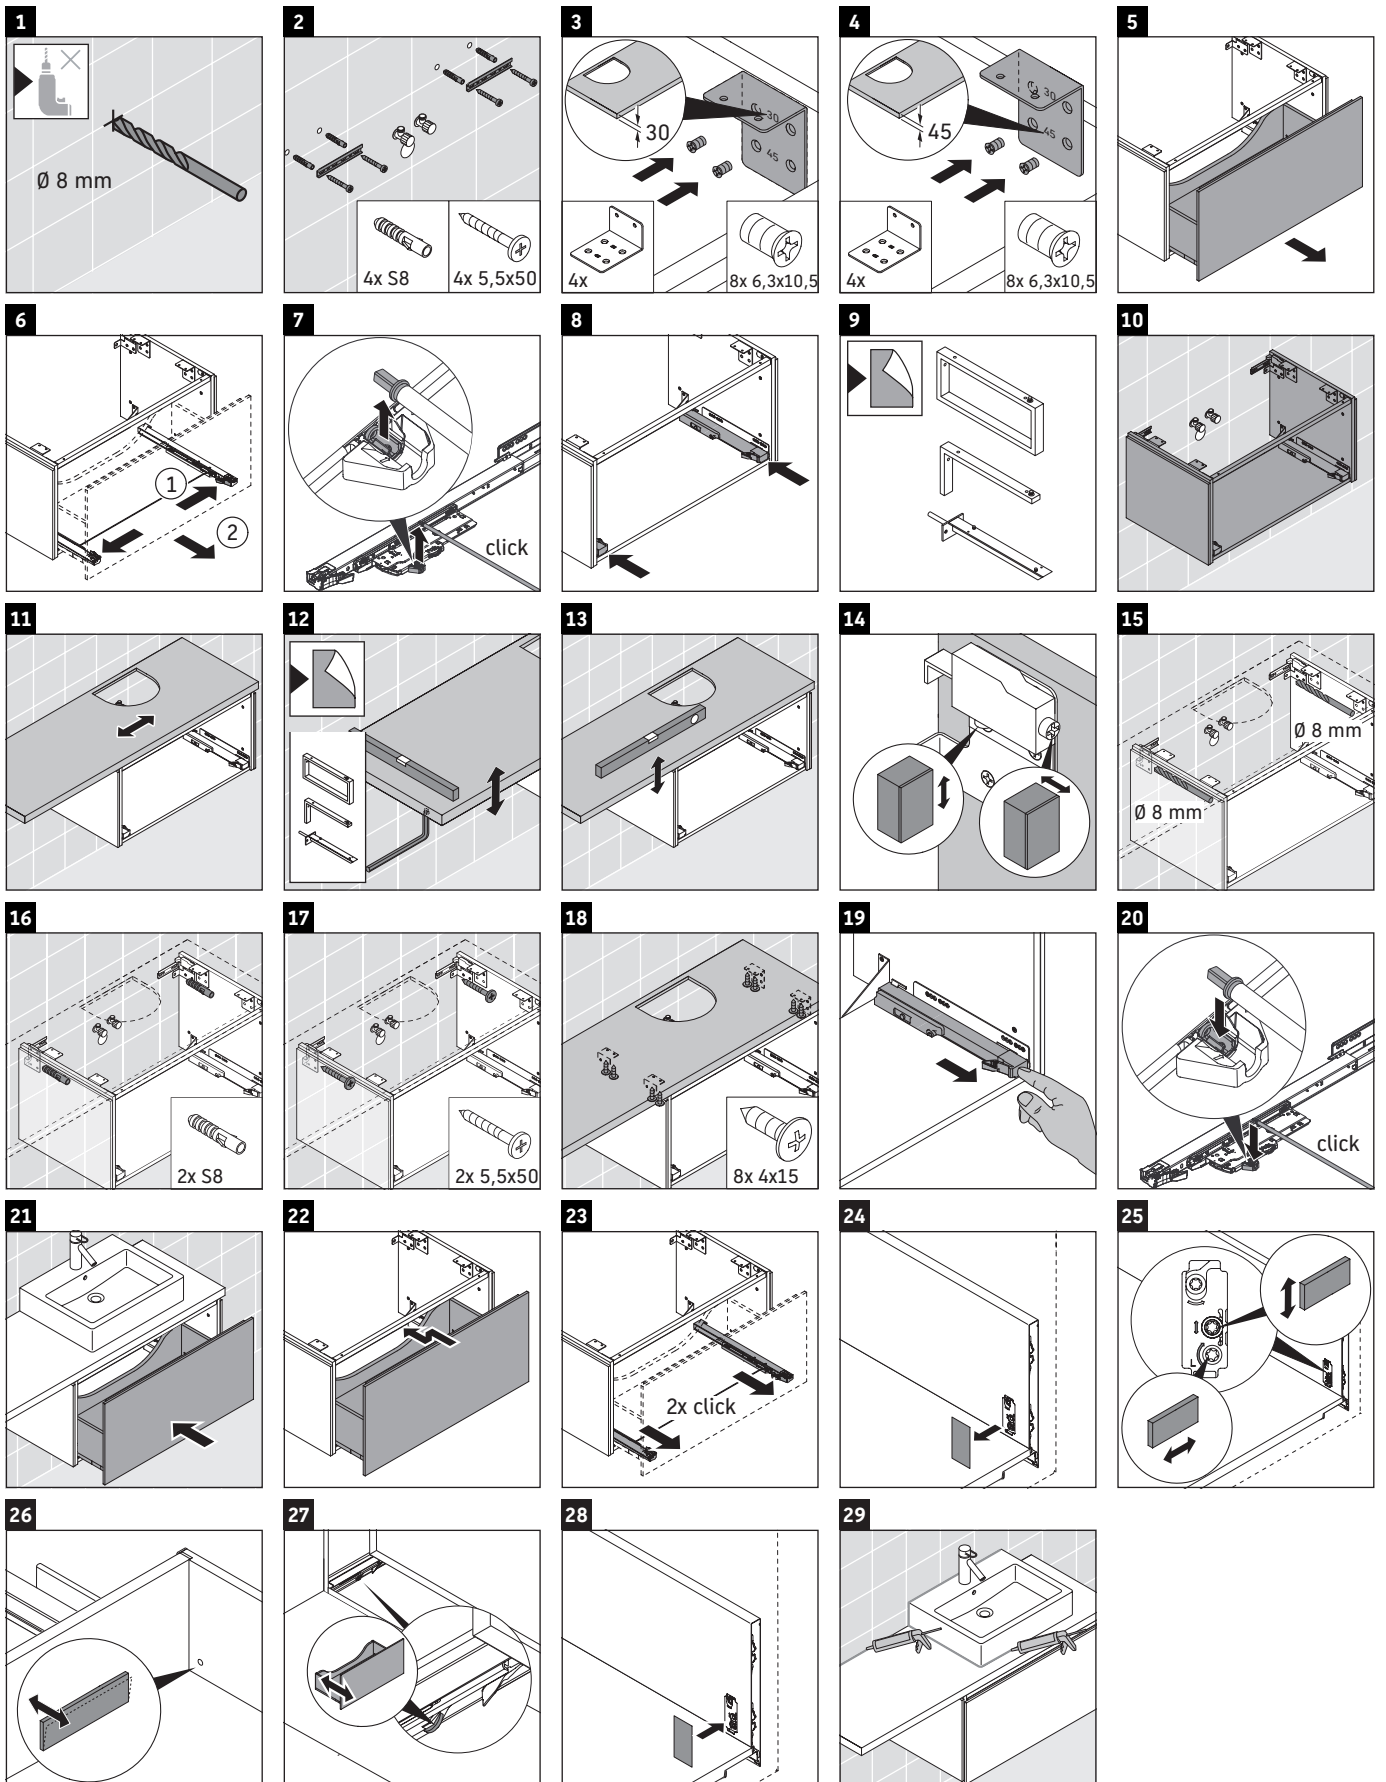

L-Cube

LC 5803

Mounting instructions

Observe the drilling dimensions!

Follow all other installation instructions!

Instructions for use

The bathroom furniture range complies with the standards and guidelines applicable at the time of delivery and is designed for use in bathrooms.

Direct contact with water should be avoided, for example, when showering.

Ceramics wider than 600 mm must be fixed to the wall.

We reserve the right to make technical improvements and design modifications to the products illustrated.