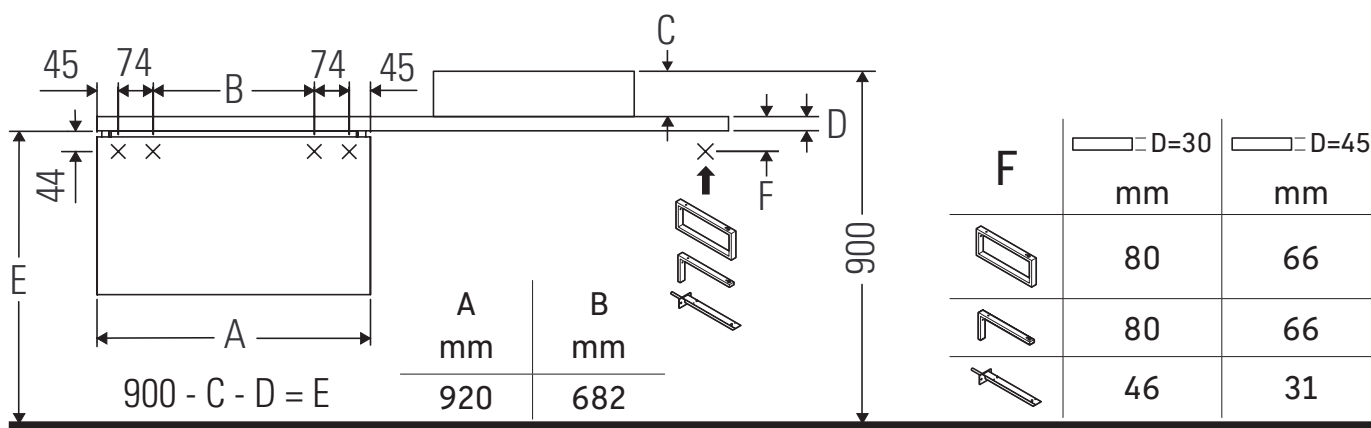

L-Cube

LC 5803

Mounting instructions

Observe the drilling dimensions!

Follow all other installation instructions!

Instructions for use

The bathroom furniture range complies with the standards and guidelines applicable at the time of delivery and is designed for use in bathrooms.

Direct contact with water should be avoided, for example, when showering.

Ceramics wider than 600 mm must be fixed to the wall.

We reserve the right to make technical improvements and design modifications to the products illustrated.