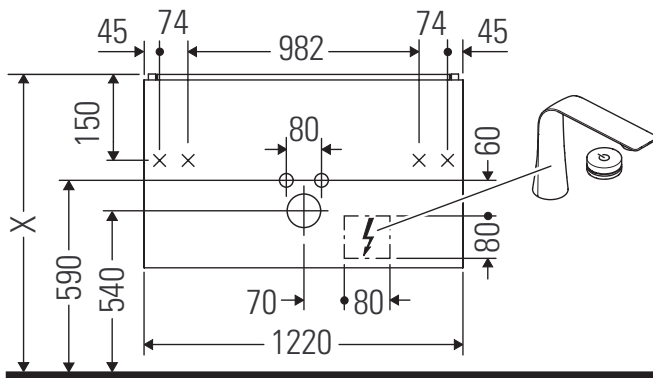

L-Cube

LC 6309

Mounting instructions

W mm	X mm
16	834

W mm	X mm
16	834

Viu # 234412

Instructions for use

The bathroom furniture range complies with the standards and guidelines applicable at the time of delivery and is designed for use in bathrooms. Direct contact with water should be avoided, for example, when showering.