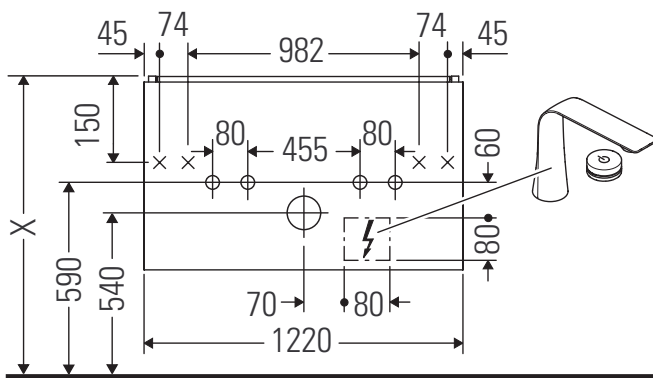

L-Cube

LC 6309

Mounting instructions

W mm	X mm
16	834

W mm	X mm
16	834

Viu # 234412

Instructions for use

The bathroom furniture range complies with the standards and guidelines applicable at the time of delivery and is designed for use in bathrooms. Direct contact with water should be avoided, for example, when showering.