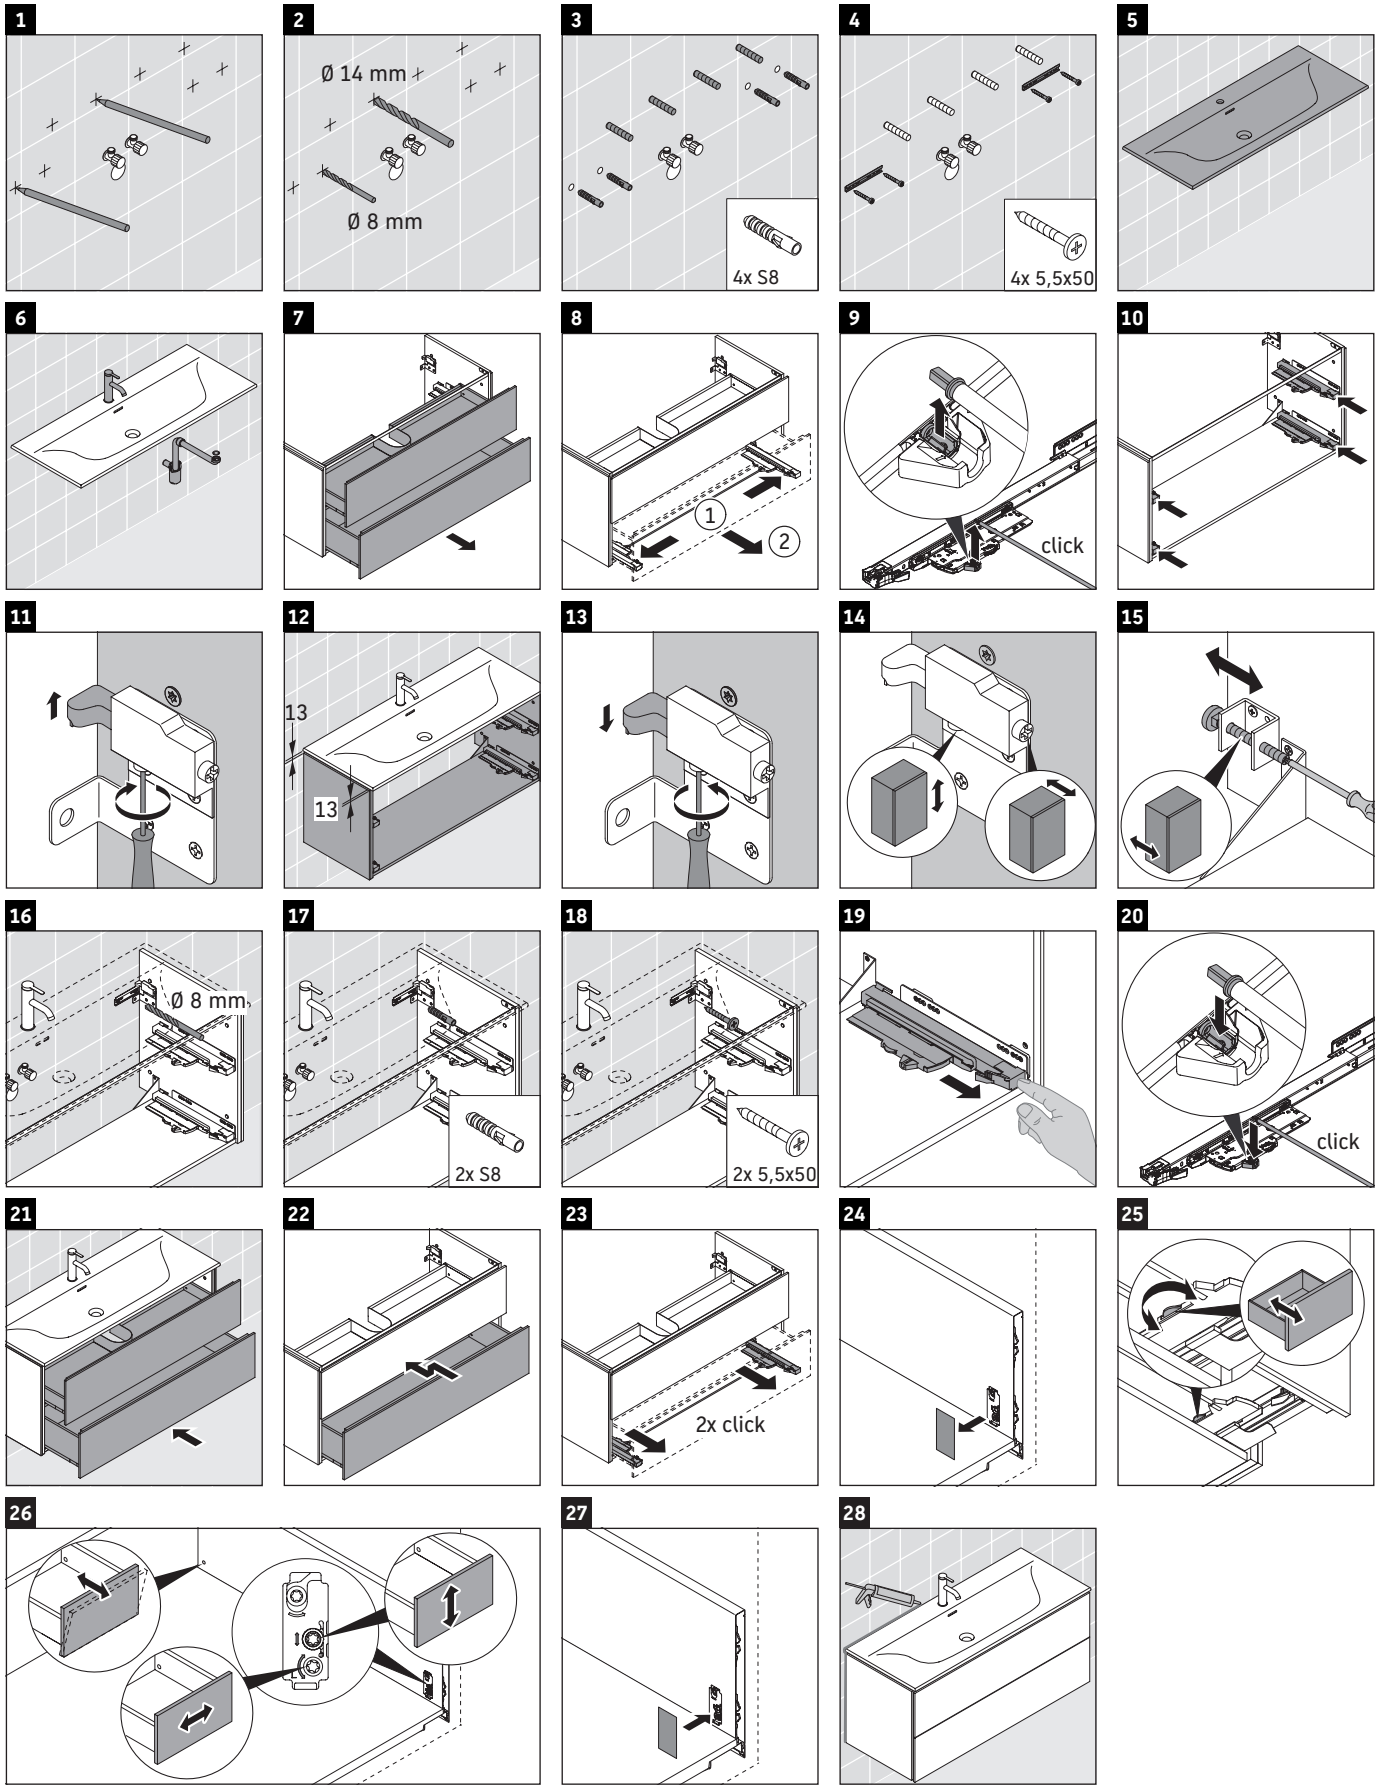

Duravit AG, Werderstr. 36, 78132 Hornberg, Germany, Phone +49 78 33 700, Fax +49 78 33 70 289, info@duravit.de, www.duravit.de