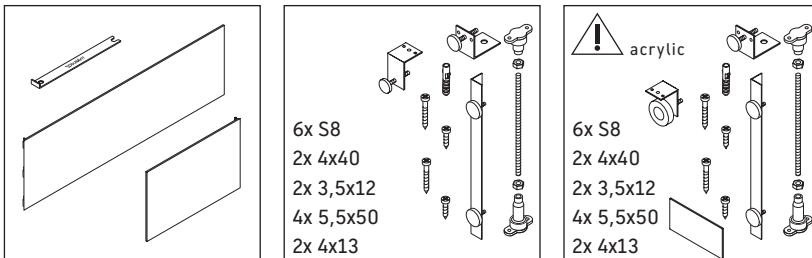

Starck

ST 8916

Mounting instructions

Starck # 7X0332

Follow all other installation instructions!

Instructions for use

We reserve the right to make technical improvements and design modifications to the products illustrated.