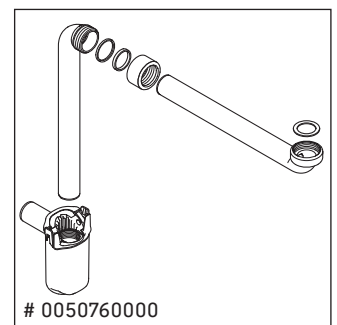

XSquare

XS 4161

Mounting instructions

Instructions for use

The bathroom furniture range complies with the standards and guidelines applicable at the time of delivery and is designed for use in bathrooms. Direct contact with water should be avoided, for example, when showering.

Order no. XS4161/18.02.1