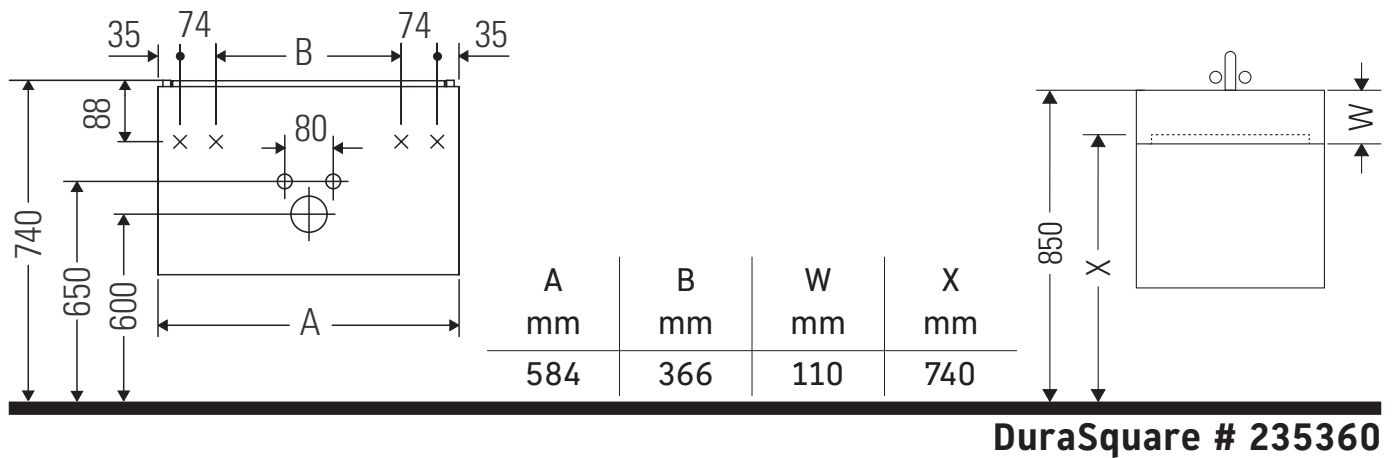

XSquare

XS 4161

Mounting instructions

Instructions for use

The bathroom furniture range complies with the standards and guidelines applicable at the time of delivery and is designed for use in bathrooms. Direct contact with water should be avoided, for example, when showering.