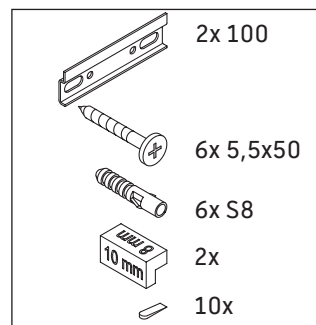

XSquare

XS 4161

Mounting instructions

Instructions for use

The bathroom furniture range complies with the standards and guidelines applicable at the time of delivery and is designed for use in bathrooms. Direct contact with water should be avoided, for example, when showering.