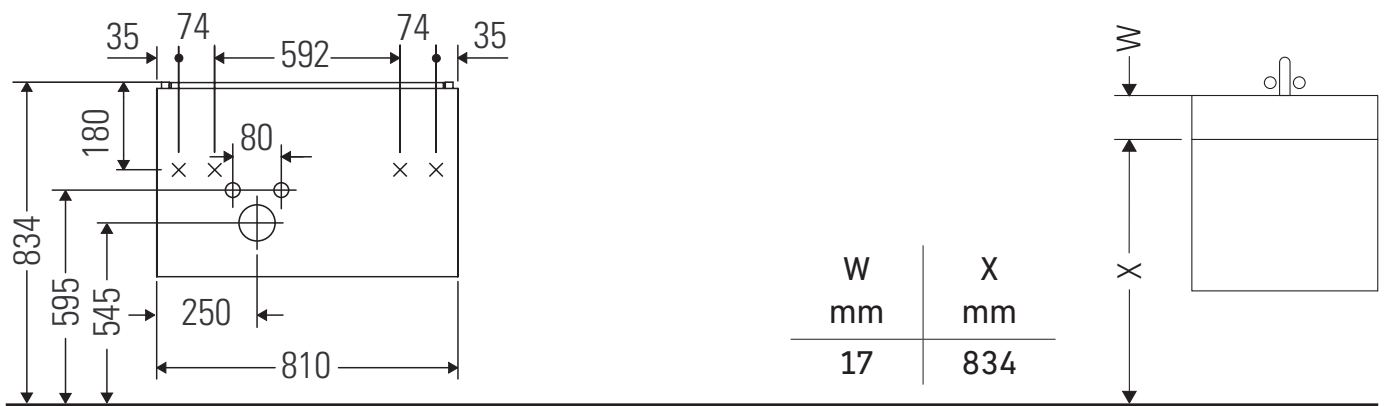

XSquare

XS 4176

Mounting instructions

ME by Starck # 234583

Instructions for use

The bathroom furniture range complies with the standards and guidelines applicable at the time of delivery and is designed for use in bathrooms. Direct contact with water should be avoided, for example, when showering.