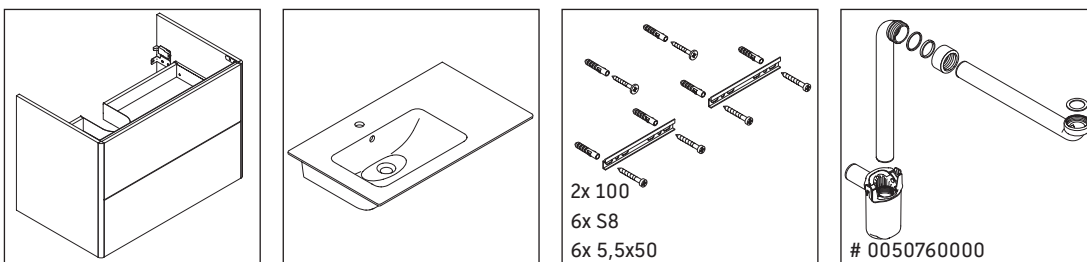

XSquare

XS 4176

Mounting instructions

ME by Starck # 234583

Instructions for use

The bathroom furniture range complies with the standards and guidelines applicable at the time of delivery and is designed for use in bathrooms. Direct contact with water should be avoided, for example, when showering.