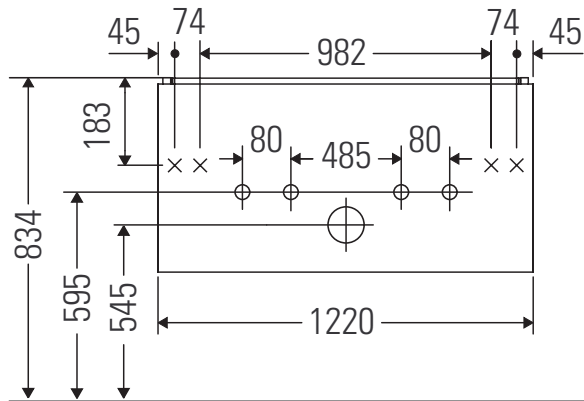

Brioso

BR 4004

Mounting instructions

W mm	X mm
16	834

ME by Starck # 233612 / # 236112..00

W mm	X mm
16	834

ME by Starck # 236112..24

Instructions for use