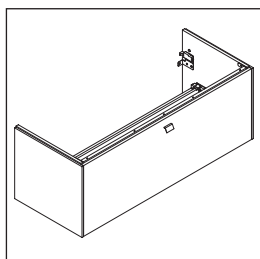

Brioso

BR 4004

Mounting instructions

W mm	X mm
16	834

ME by Starck # 233612 / # 236112..00

W mm	X mm
16	834

ME by Starck # 236112..24

Instructions for use