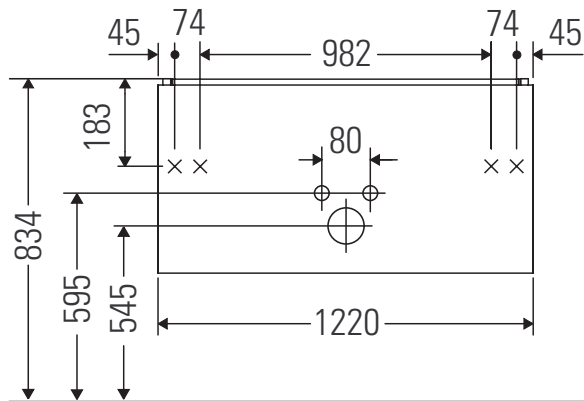

Brioso

BR 4004

Mounting instructions

W mm	X mm
16	834

ME by Starck # 233612 / # 236112..00

W mm	X mm
16	834

ME by Starck # 236112..24

Instructions for use