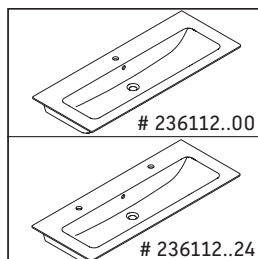

Brioso

BR 4004

Mounting instructions

W mm	X mm
16	834

ME by Starck # 233612 / # 236112..00

W mm	X mm
16	834

ME by Starck # 236112..24

Instructions for use