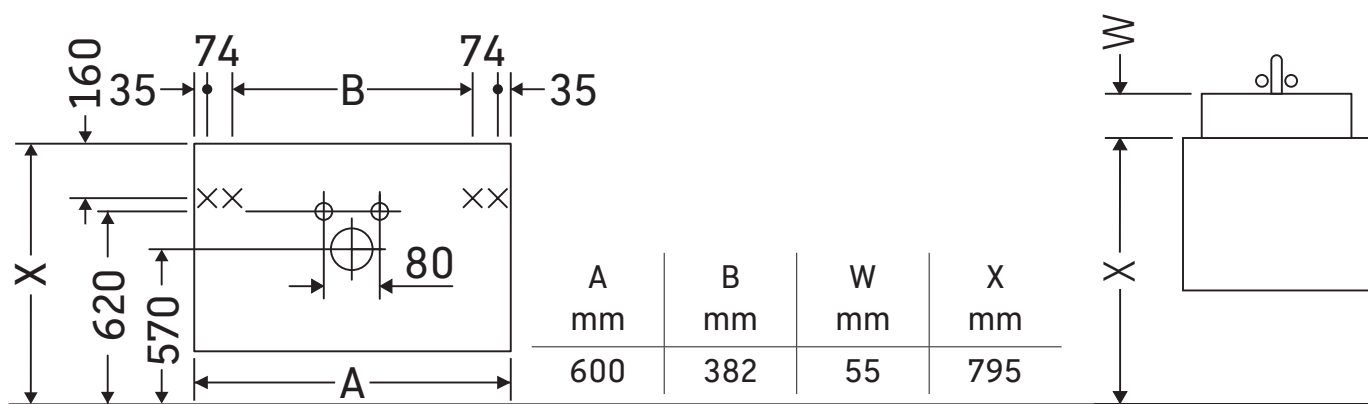

DuraStyle

DS 6483

Installation instructions

D-Code # 034265

Instructions for use

The bathroom furniture range complies with the standards and guidelines applicable at the time of delivery and is designed for use in bathrooms. Direct contact with water should be avoided, for example, when showering.