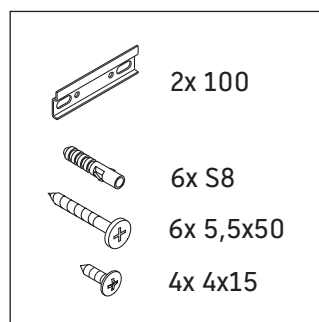

## Mounting instructions

	Z mm	X mm	Y mm
#236050	327	690	640