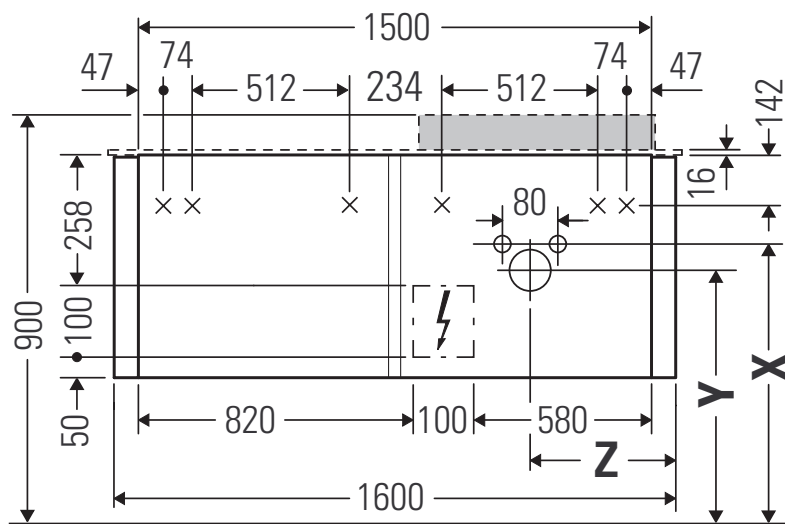

Happy D.2 Plus # HP 4963 L/R

Mounting instructions

	Z mm	X mm	Y mm
#231860	400	655	605
#231865	400	655	605

Instructions for use

The bathroom furniture range complies with the standards and guidelines applicable at the time of delivery and is designed for use in bathrooms. Direct contact with water should be avoided, for example, when showering.