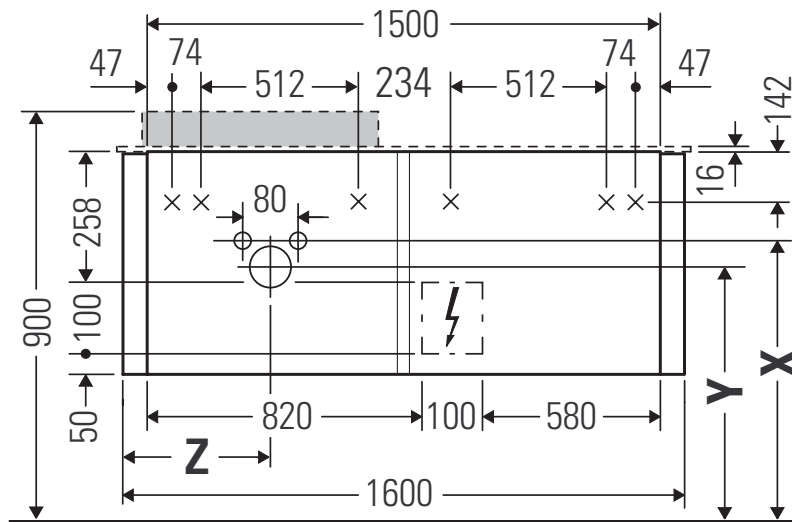

Happy D.2 Plus # HP 4963 L/R

Mounting instructions

	Z mm	X mm	Y mm
#231860	400	655	605
#231865	400	655	605

Instructions for use

The bathroom furniture range complies with the standards and guidelines applicable at the time of delivery and is designed for use in bathrooms. Direct contact with water should be avoided, for example, when showering.