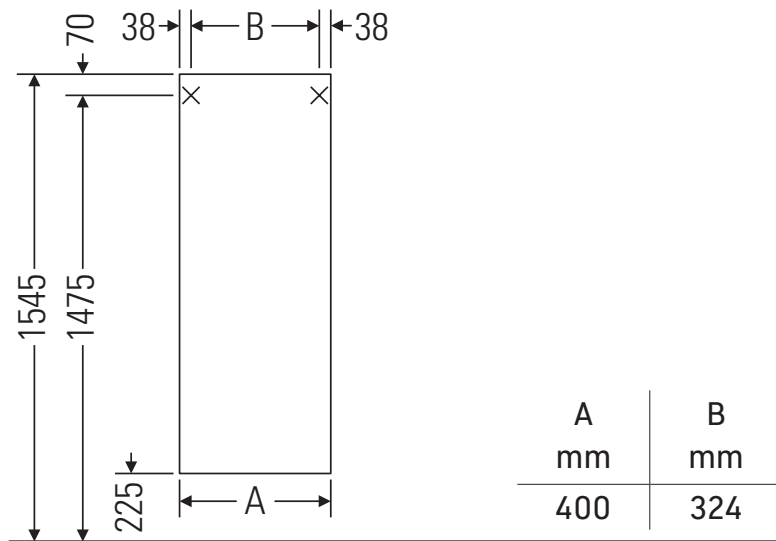

Ketho

KT 1257 L/R

Mounting instructions

Instructions for use

The bathroom furniture range complies with the standards and guidelines applicable at the time of delivery and is designed for use in bathrooms. Direct contact with water should be avoided, for example, when showering.