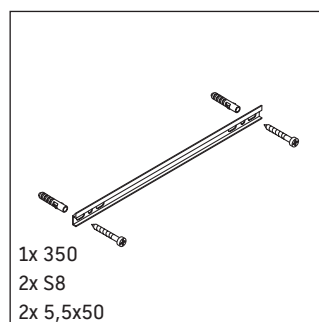

Ketho

KT 1257 L/R

Mounting instructions

Instructions for use

The bathroom furniture range complies with the standards and guidelines applicable at the time of delivery and is designed for use in bathrooms. Direct contact with water should be avoided, for example, when showering.