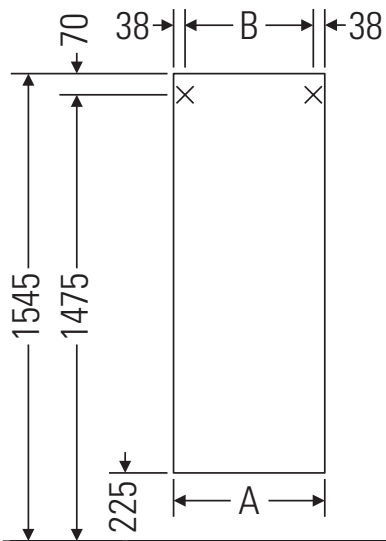

Ketho

KT 1267 L/R

Mounting instructions

A	B
mm	mm
500	424

Instructions for use

The bathroom furniture range complies with the standards and guidelines applicable at the time of delivery and is designed for use in bathrooms. Direct contact with water should be avoided, for example, when showering.