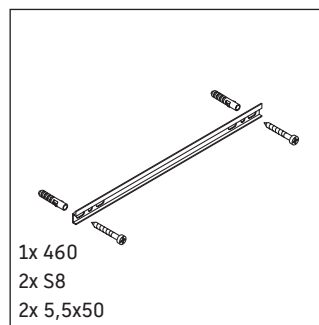

Ketho

KT 1267 L/R

Mounting instructions

A	B
mm	mm
500	424

Instructions for use

The bathroom furniture range complies with the standards and guidelines applicable at the time of delivery and is designed for use in bathrooms. Direct contact with water should be avoided, for example, when showering.