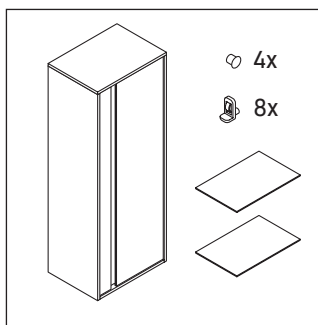

Ketho

KT 1267 L/R

Mounting instructions

A	B
mm	mm
500	424

Instructions for use

The bathroom furniture range complies with the standards and guidelines applicable at the time of delivery and is designed for use in bathrooms. Direct contact with water should be avoided, for example, when showering.