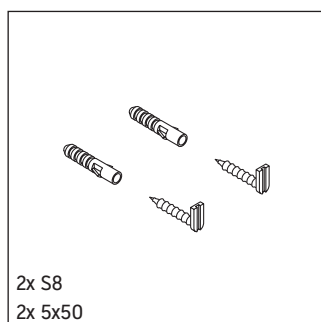

Ketho

KT 2537

Installation instructions

Instructions for use

The bathroom furniture range complies with the standards and guidelines applicable at the time of delivery and is designed for use in bathrooms. Direct contact with water should be avoided, for example, when showering.