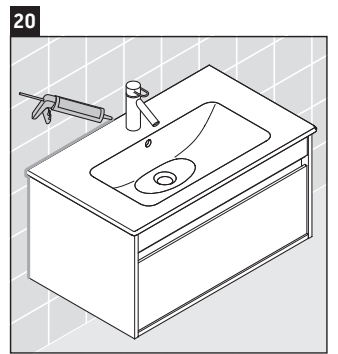

Best.-Nr. KT6422/18.06.2