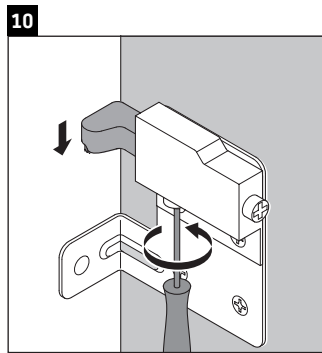

Best.-Nr. KT6422/18.06.2