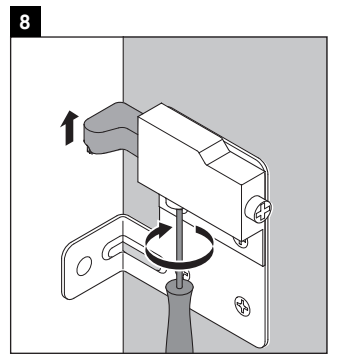

Best.-Nr. KT6422/18.06.2