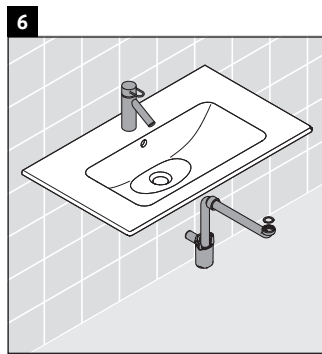

Best.-Nr. KT6422/18.06.2