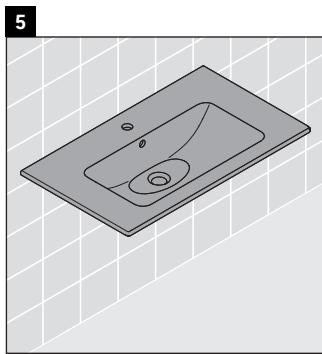

Best.-Nr. KT6422/18.06.2