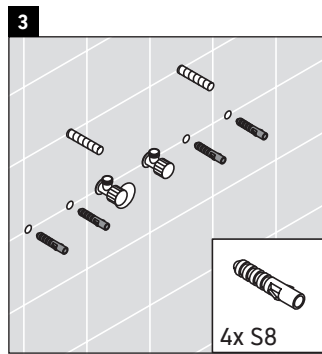

Ketho

KT 6422

Mounting instructions

Instructions for use

The bathroom furniture range complies with the standards and guidelines applicable at the time of delivery and is designed for use in bathrooms. Direct contact with water should be avoided, for example, when showering.

We reserve the right to make technical improvements and design modifications to the products illustrated.

Best.-Nr. KT6422/18.06.2