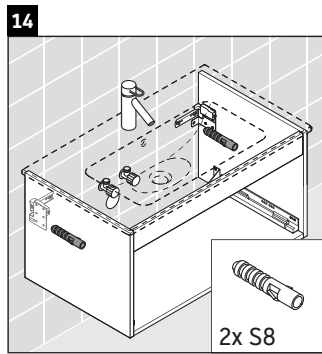

Best.-Nr. KT6422/18.06.2