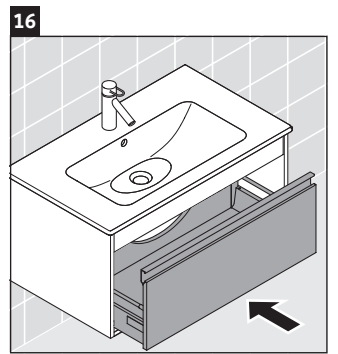

Best.-Nr. KT6422/18.06.2