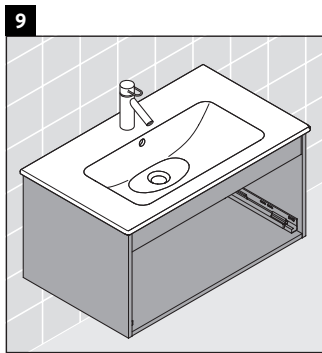

Best.-Nr. KT6422/18.06.2