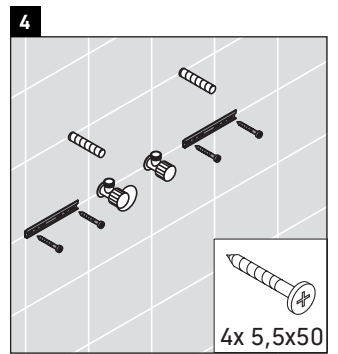

Best.-Nr. KT6422/18.06.2