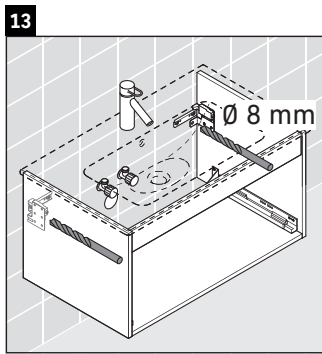

Best.-Nr. KT6422/18.06.2