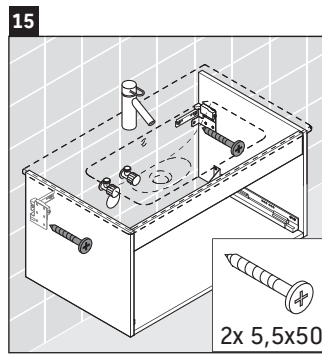

Best.-Nr. KT6422/18.06.2