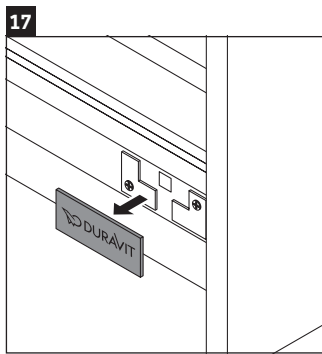

Best.-Nr. KT6422/18.06.2