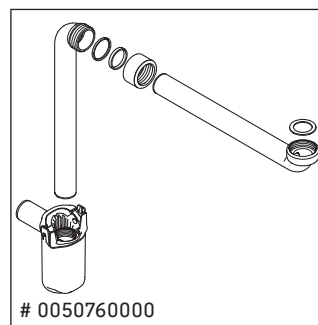

Ketho

KT 6422

Mounting instructions

Instructions for use

The bathroom furniture range complies with the standards and guidelines applicable at the time of delivery and is designed for use in bathrooms. Direct contact with water should be avoided, for example, when showering.

We reserve the right to make technical improvements and design modifications to the products illustrated.

Best.-Nr. KT6422/18.06.2