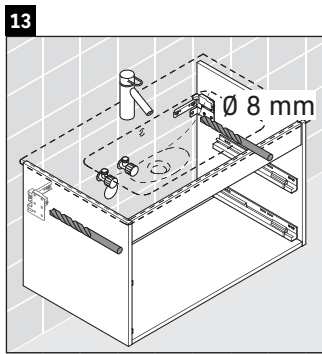

Best.-Nr. KT6430/18.072