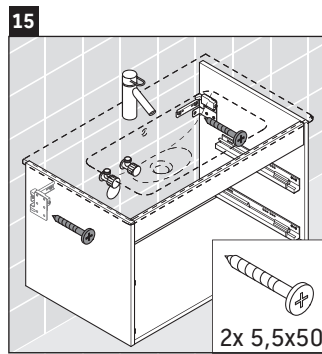

Best.-Nr. KT6430/18.072