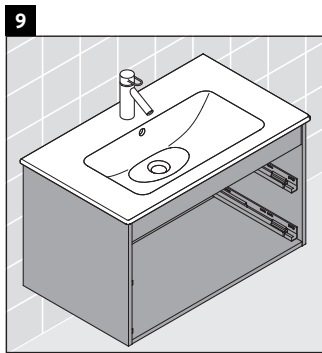

Best.-Nr. KT6430/18.072