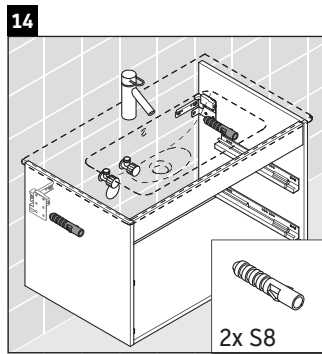

Best.-Nr. KT6430/18.072