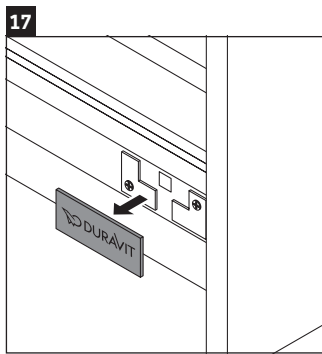

Best.-Nr. KT6430/18.072