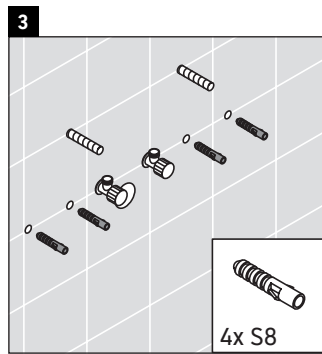

Ketho

KT 6430

Mounting instructions

Instructions for use

The bathroom furniture range complies with the standards and guidelines applicable at the time of delivery and is designed for use in bathrooms. Direct contact with water should be avoided, for example, when showering.

We reserve the right to make technical improvements and design modifications to the products illustrated.

Best.-Nr. KT6430/18.072