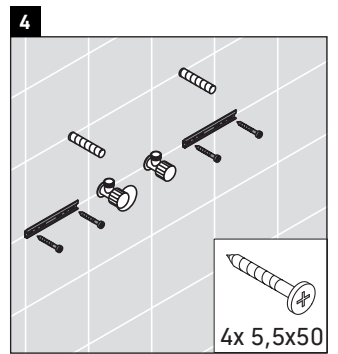

Best.-Nr. KT6430/18.072