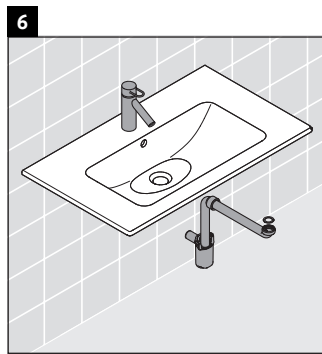

Best.-Nr. KT6430/18.072