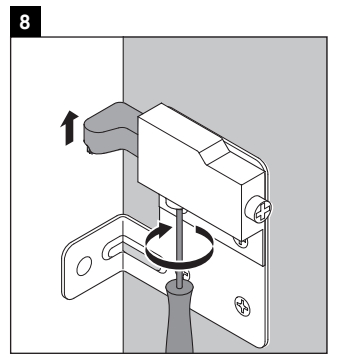

Best.-Nr. KT6430/18.072