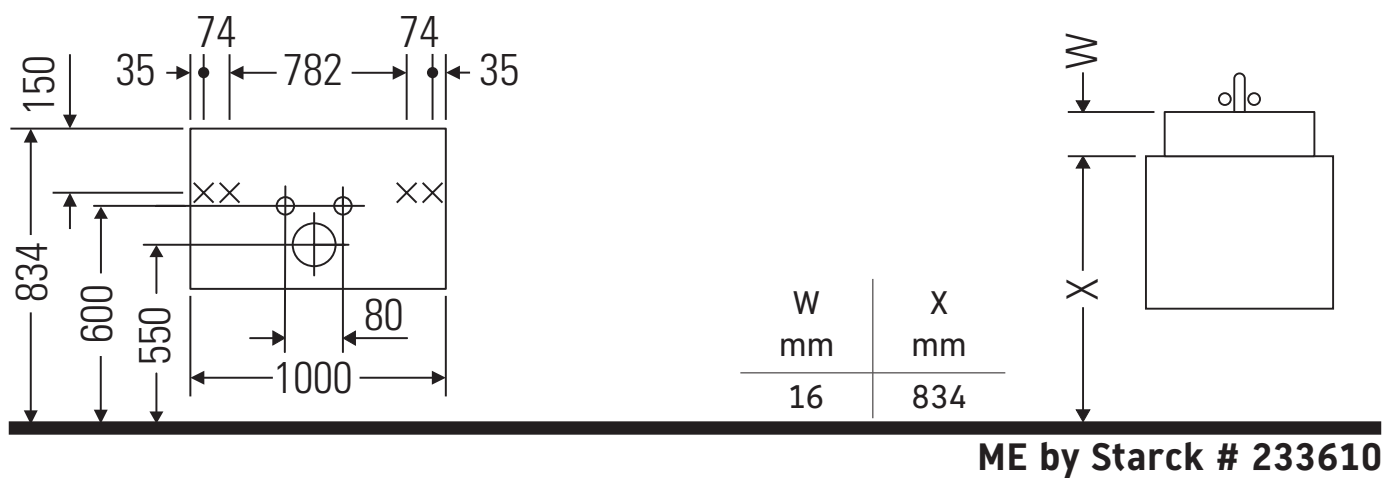

Ketho

KT 6430

Mounting instructions

Instructions for use

The bathroom furniture range complies with the standards and guidelines applicable at the time of delivery and is designed for use in bathrooms. Direct contact with water should be avoided, for example, when showering.

We reserve the right to make technical improvements and design modifications to the products illustrated.

Best.-Nr. KT6430/18.072