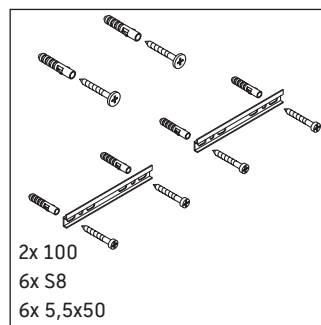

Ketho

KT 6430

Mounting instructions

Instructions for use

The bathroom furniture range complies with the standards and guidelines applicable at the time of delivery and is designed for use in bathrooms. Direct contact with water should be avoided, for example, when showering.

We reserve the right to make technical improvements and design modifications to the products illustrated.

Best.-Nr. KT6430/18.072