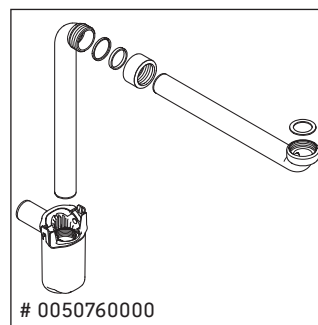

Ketho

KT 6430

Mounting instructions

Instructions for use

The bathroom furniture range complies with the standards and guidelines applicable at the time of delivery and is designed for use in bathrooms. Direct contact with water should be avoided, for example, when showering.

We reserve the right to make technical improvements and design modifications to the products illustrated.

Best.-Nr. KT6430/18.072