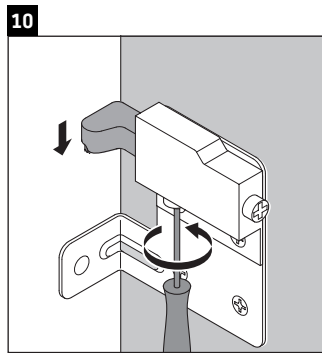

Best.-Nr. KT6430/18.072