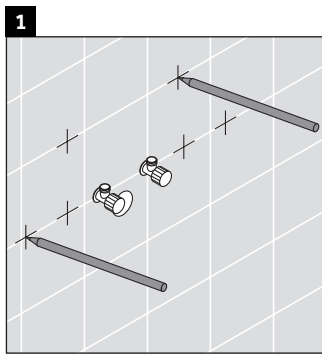

Best.-Nr. KT6430/18.072