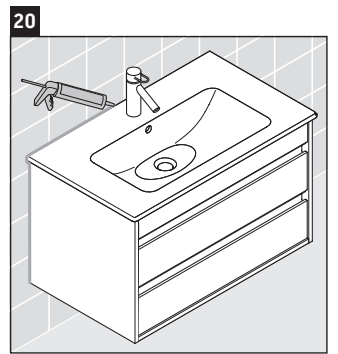

Best.-Nr. KT6430/18.072