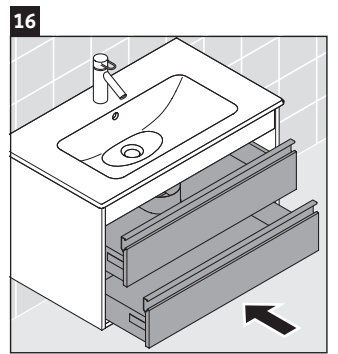

Best.-Nr. KT6430/18.072