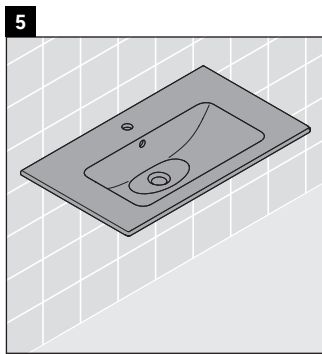

Best.-Nr. KT6430/18.072