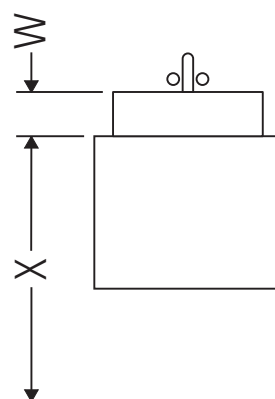

Ketho

KT 6635

Installation instructions

A mm	B mm	W mm	X mm
450	226	130	720

Vero # 045450

Instructions for use

The bathroom furniture range complies with the standards and guidelines applicable at the time of delivery and is designed for use in bathrooms. Direct contact with water should be avoided, for example, when showering.