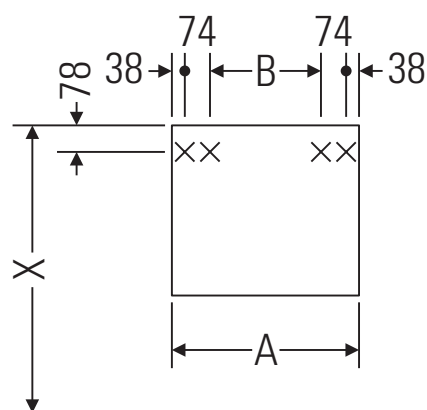

Ketho

KT 6635

Installation instructions

A mm	B mm	W mm	X mm
450	226	130	720

Vero # 045450

Instructions for use

The bathroom furniture range complies with the standards and guidelines applicable at the time of delivery and is designed for use in bathrooms. Direct contact with water should be avoided, for example, when showering.