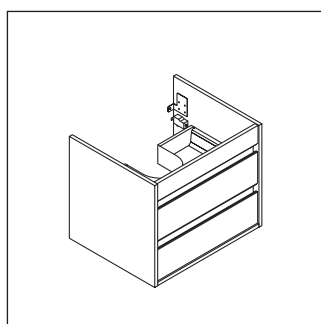

Ketho

KT 6635

Installation instructions

A mm	B mm	W mm	X mm
450	226	130	720

Vero # 045450

Instructions for use

The bathroom furniture range complies with the standards and guidelines applicable at the time of delivery and is designed for use in bathrooms. Direct contact with water should be avoided, for example, when showering.