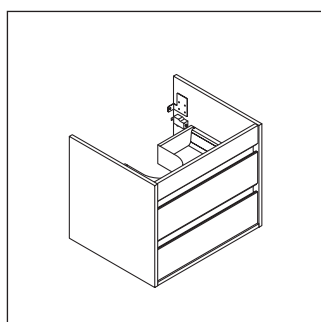

Ketho

KT 6636

Installation instructions

| A mm | B mm | W mm | X mm |
|---------|---------|---------|---------|
| 550 | 326 | 130 | 720 |

Vero # 045460

Instructions for use

The bathroom furniture range complies with the standards and guidelines applicable at the time of delivery and is designed for use in bathrooms. Direct contact with water should be avoided, for example, when showering.