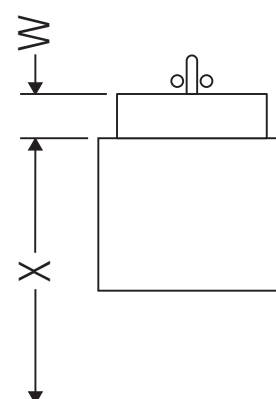

Ketho

KT 6636

Installation instructions

| A mm | B mm | W mm | X mm |
|---------|---------|---------|---------|
| 550 | 326 | 130 | 720 |

Vero # 045460

Instructions for use

The bathroom furniture range complies with the standards and guidelines applicable at the time of delivery and is designed for use in bathrooms. Direct contact with water should be avoided, for example, when showering.