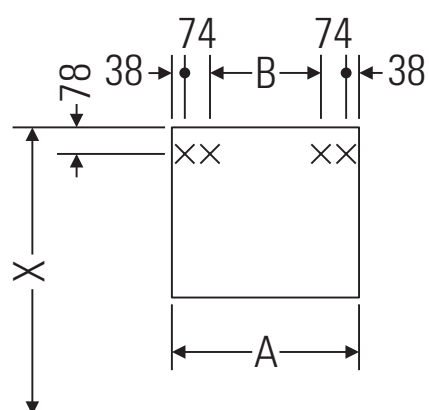

Ketho

KT 6636

Installation instructions

| A mm | B mm | W mm | X mm |
|---------|---------|---------|---------|
| 550 | 326 | 130 | 720 |

Vero # 045460

Instructions for use

The bathroom furniture range complies with the standards and guidelines applicable at the time of delivery and is designed for use in bathrooms. Direct contact with water should be avoided, for example, when showering.