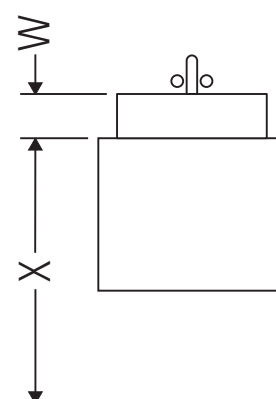

Ketho

KT 6637

Installation instructions

A mm	B mm	W mm	X mm
750	526	135	715

Vero # 045480

Instructions for use

The bathroom furniture range complies with the standards and guidelines applicable at the time of delivery and is designed for use in bathrooms. Direct contact with water should be avoided, for example, when showering.