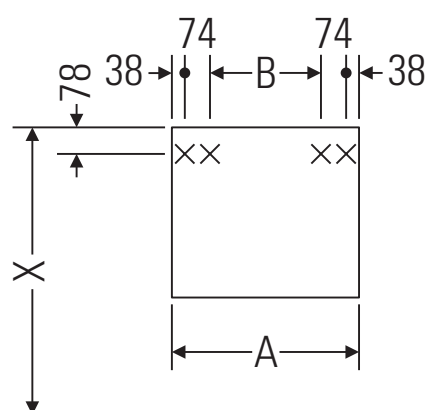

Ketho

KT 6637

Installation instructions

A mm	B mm	W mm	X mm
750	526	135	715

Vero # 045480

Instructions for use

The bathroom furniture range complies with the standards and guidelines applicable at the time of delivery and is designed for use in bathrooms. Direct contact with water should be avoided, for example, when showering.