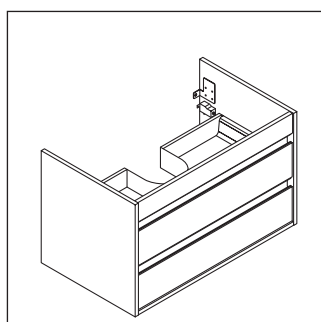

Ketho

KT 6637

Installation instructions

A mm	B mm	W mm	X mm
750	526	135	715

Vero # 045480

Instructions for use

The bathroom furniture range complies with the standards and guidelines applicable at the time of delivery and is designed for use in bathrooms. Direct contact with water should be avoided, for example, when showering.