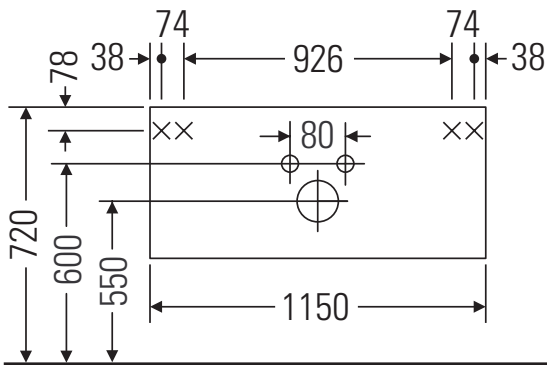

Ketho

KT 6639

Mounting instructions

Vero # 045412

Instructions for use

The bathroom furniture range complies with the standards and guidelines applicable at the time of delivery and is designed for use in bathrooms. Direct contact with water should be avoided, for example, when showering.