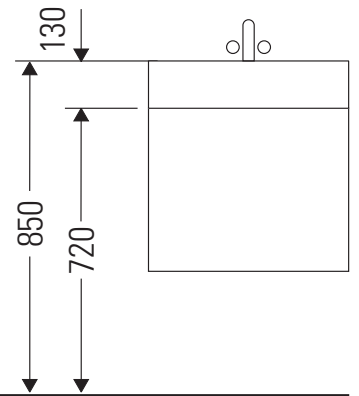

Ketho

KT 6639

Mounting instructions

Vero # 045412

Instructions for use

The bathroom furniture range complies with the standards and guidelines applicable at the time of delivery and is designed for use in bathrooms. Direct contact with water should be avoided, for example, when showering.