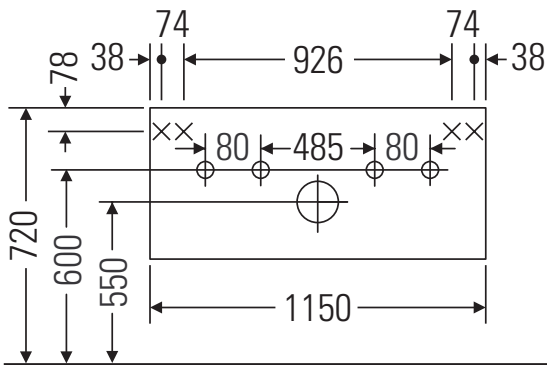

Ketho

KT 6639

Mounting instructions

Vero # 045412

Instructions for use

The bathroom furniture range complies with the standards and guidelines applicable at the time of delivery and is designed for use in bathrooms. Direct contact with water should be avoided, for example, when showering.