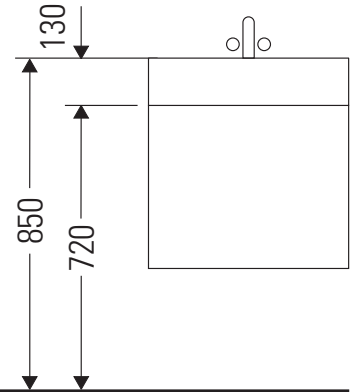

Ketho

KT 6639

Mounting instructions

Vero # 045412

Instructions for use

The bathroom furniture range complies with the standards and guidelines applicable at the time of delivery and is designed for use in bathrooms. Direct contact with water should be avoided, for example, when showering.