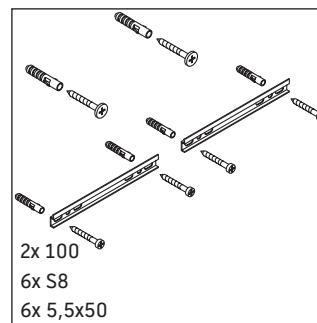

Ketho

KT 6639

Mounting instructions

Vero # 045412

Instructions for use

The bathroom furniture range complies with the standards and guidelines applicable at the time of delivery and is designed for use in bathrooms. Direct contact with water should be avoided, for example, when showering.