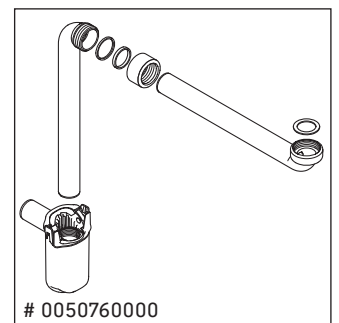

Ketho

KT 6639

Mounting instructions

Vero # 045412

Instructions for use

The bathroom furniture range complies with the standards and guidelines applicable at the time of delivery and is designed for use in bathrooms. Direct contact with water should be avoided, for example, when showering.