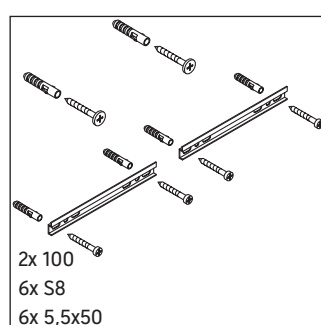

Ketho

KT 6642

Installation instructions

| A mm | B mm | W mm | X mm |
|---------|---------|---------|---------|
| 1200 | 976 | 130 | 720 |

Vero # 032912

Instructions for use

The bathroom furniture range complies with the standards and guidelines applicable at the time of delivery and is designed for use in bathrooms. Direct contact with water should be avoided, for example, when showering.