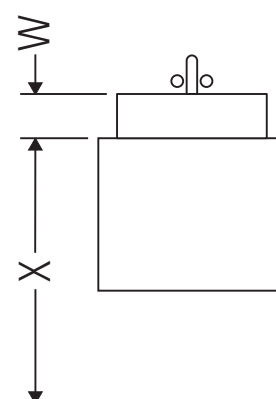

Ketho

KT 6642

Installation instructions

| A mm | B mm | W mm | X mm |
|---------|---------|---------|---------|
| 1200 | 976 | 130 | 720 |

Vero # 032912

Instructions for use

The bathroom furniture range complies with the standards and guidelines applicable at the time of delivery and is designed for use in bathrooms. Direct contact with water should be avoided, for example, when showering.