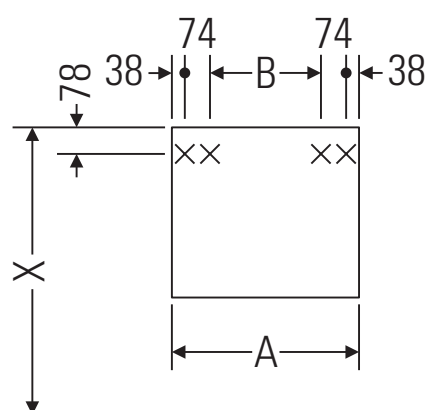

Ketho

KT 6642

Installation instructions

| A mm | B mm | W mm | X mm |
|---------|---------|---------|---------|
| 1200 | 976 | 130 | 720 |

Vero # 032912

Instructions for use

The bathroom furniture range complies with the standards and guidelines applicable at the time of delivery and is designed for use in bathrooms. Direct contact with water should be avoided, for example, when showering.