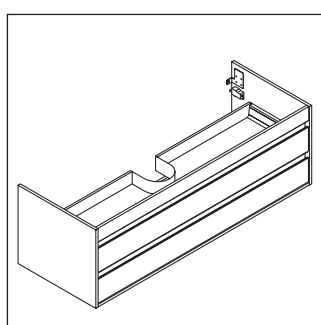

Ketho

KT 6642

Installation instructions

| A mm | B mm | W mm | X mm |
|---------|---------|---------|---------|
| 1200 | 976 | 130 | 720 |

Vero # 032912

Instructions for use

The bathroom furniture range complies with the standards and guidelines applicable at the time of delivery and is designed for use in bathrooms. Direct contact with water should be avoided, for example, when showering.