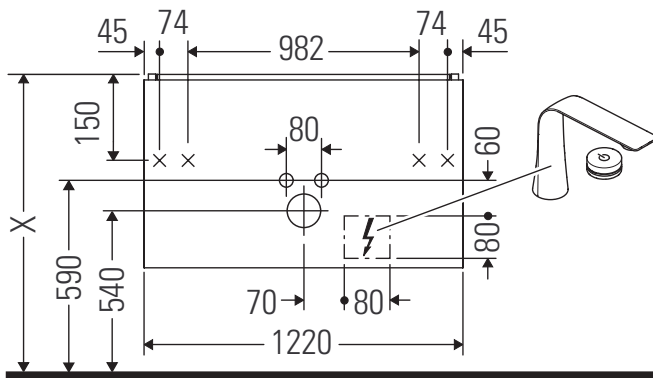

L-Cube

LC 6139

Mounting instructions

W mm	X mm
16	834

W mm	X mm
16	834

Viu # 234412

Instructions for use

The bathroom furniture range complies with the standards and guidelines applicable at the time of delivery and is designed for use in bathrooms. Direct contact with water should be avoided, for example, when showering.