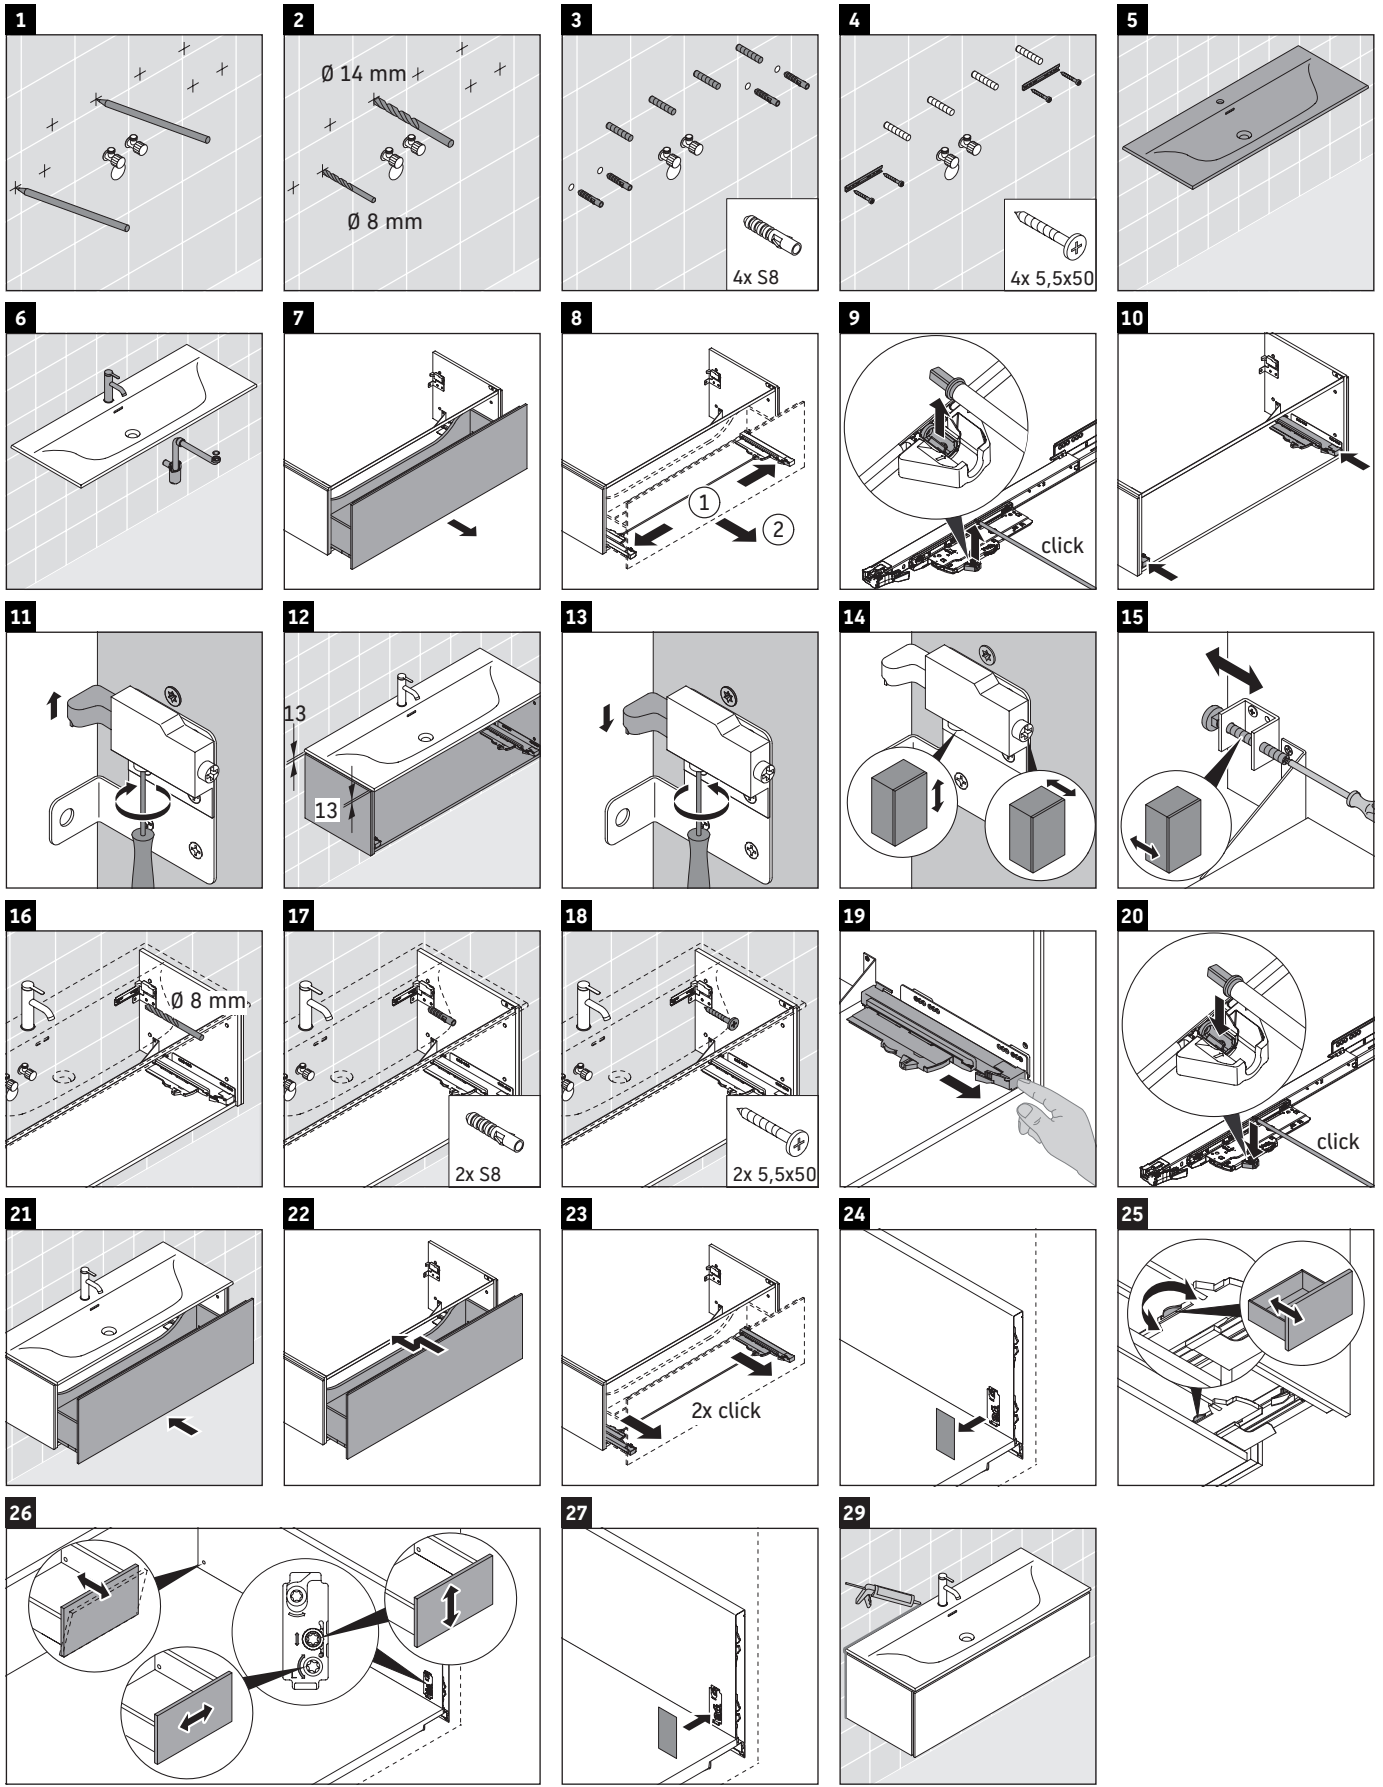

Duravit AG, Werderstr. 36, 78132 Hornberg, Germany, Phone +49 78 33 700, Fax +49 78 33 70 289, info@duravit.de, www.duravit.de