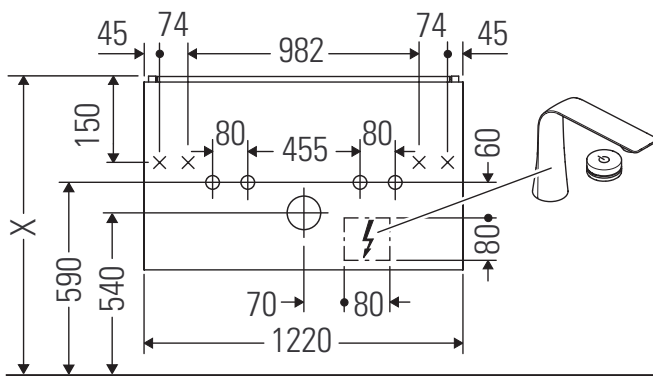

L-Cube

LC 6139

Mounting instructions

W mm	X mm
16	834

W mm	X mm
16	834

Viu # 234412

Instructions for use

The bathroom furniture range complies with the standards and guidelines applicable at the time of delivery and is designed for use in bathrooms. Direct contact with water should be avoided, for example, when showering.