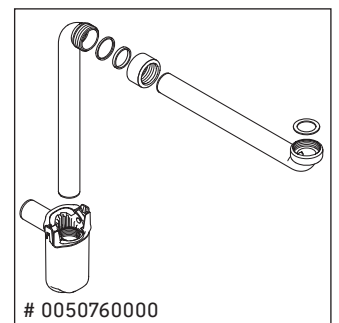

# L-Cube

## Mounting instructions

**Vero Air # 235010**