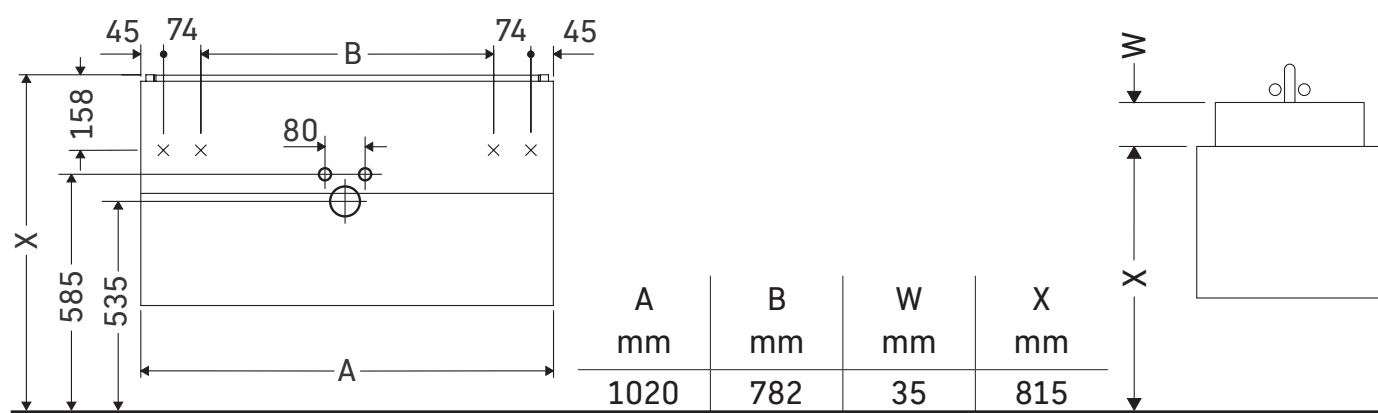

L-Cube

LC 6266

Mounting instructions

Starck 3 # 030410

Instructions for use

The bathroom furniture range complies with the standards and guidelines applicable at the time of delivery and is designed for use in bathrooms. Direct contact with water should be avoided, for example, when showering.