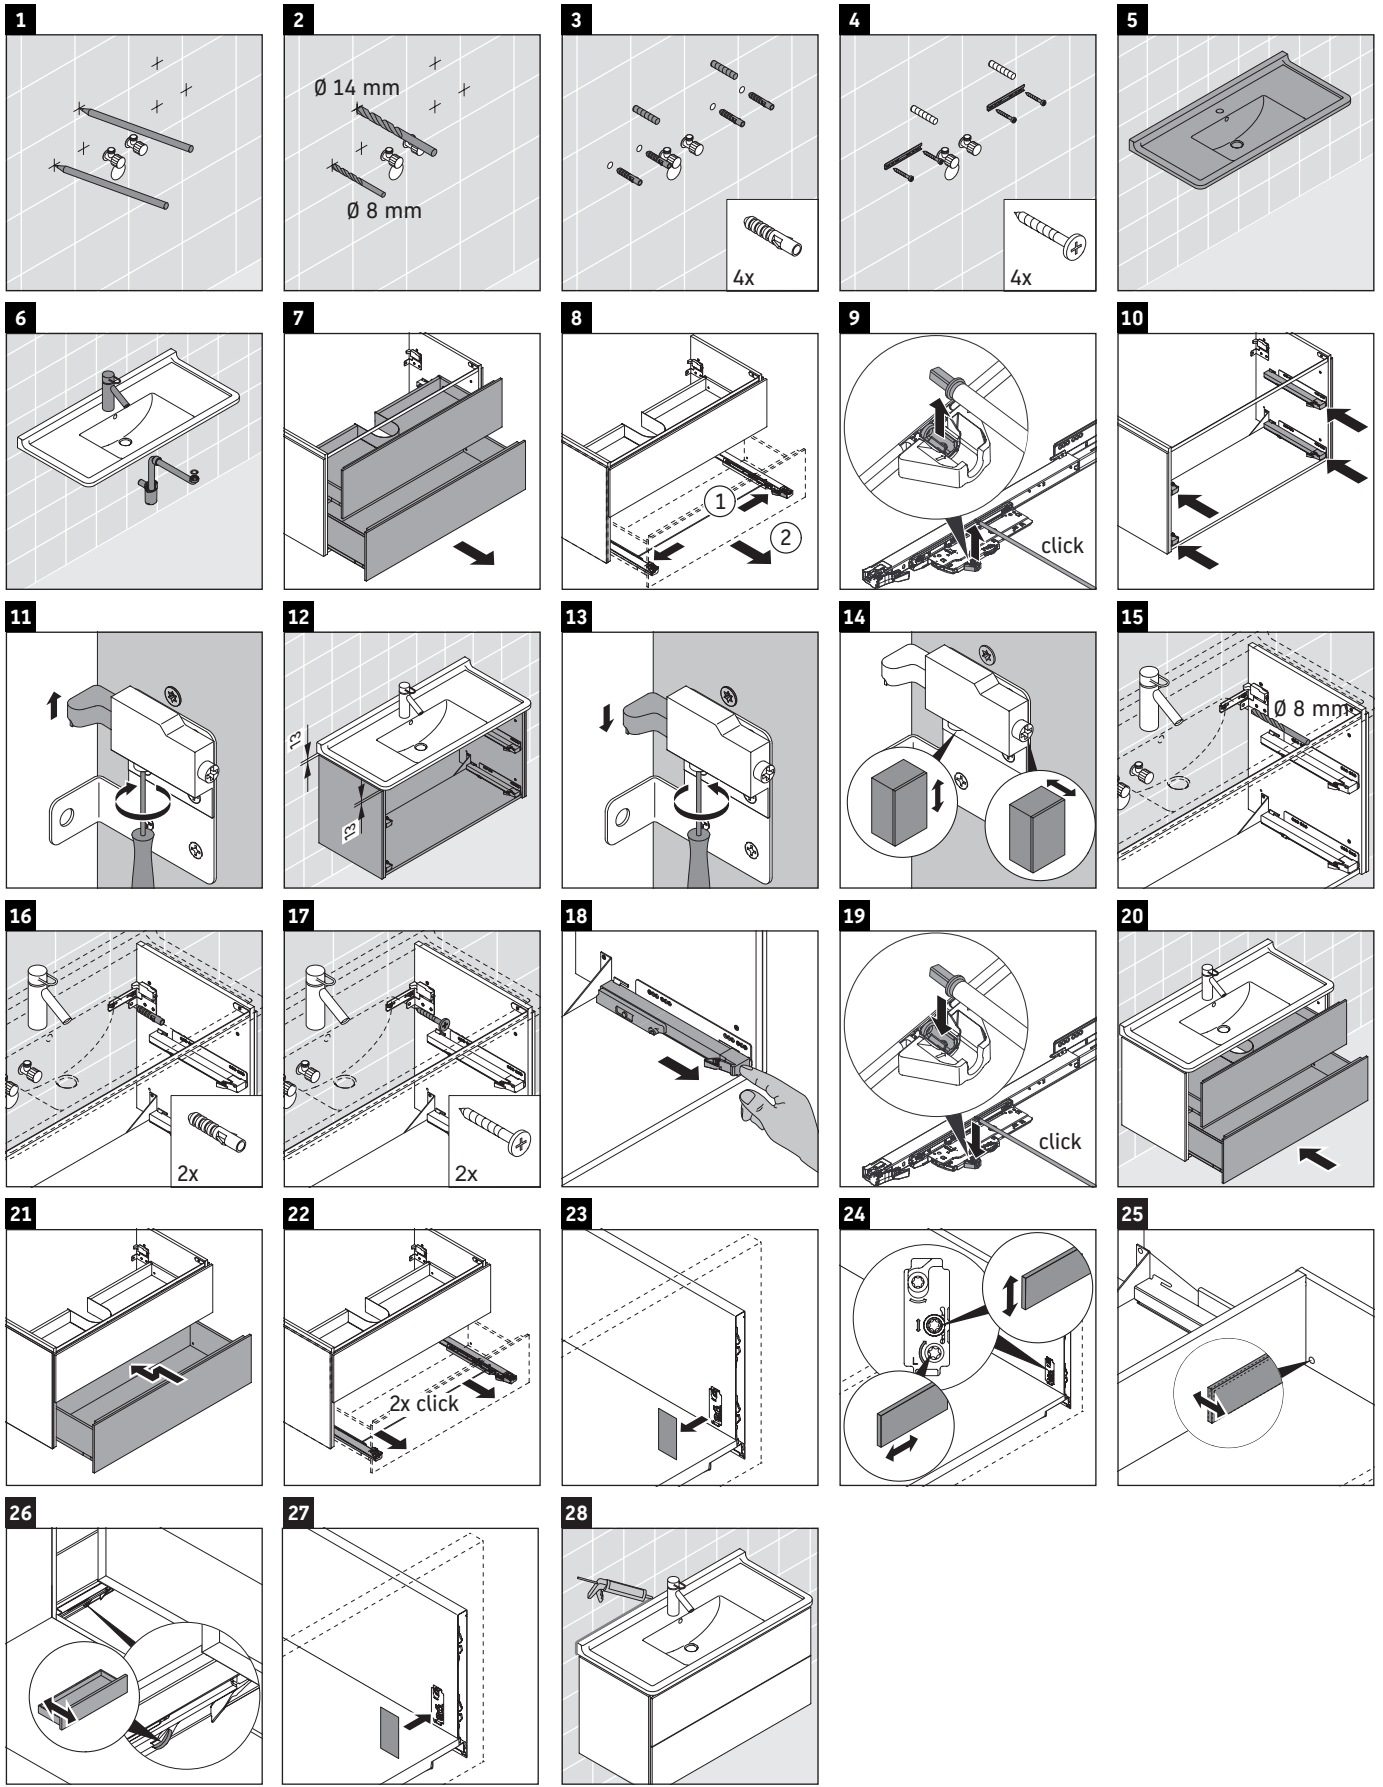

Duravit AG, Werderstr. 36, 78132 Hornberg, Germany, Phone +49 78 33 700, Fax +49 78 33 70 289, info@duravit.de, www.duravit.de