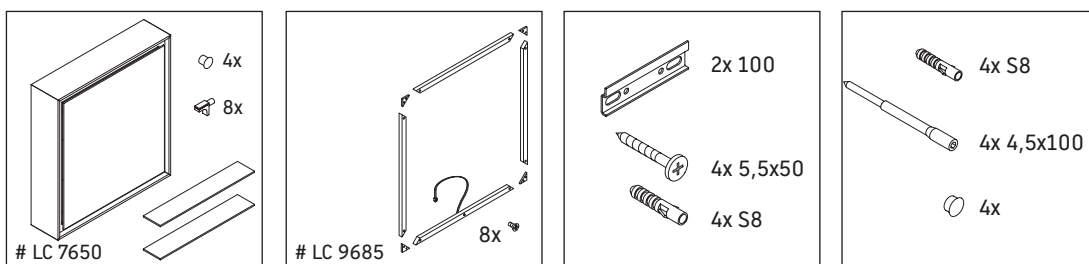

L-Cube

LC 7650

Mounting instructions

Cutout dimensions for built-in cabinets

Please observe the mounting instructions for bathroom furniture with a power supply.

Instructions for use

The bathroom furniture range complies with the standards and guidelines applicable at the time of delivery and is designed for use in bathrooms.