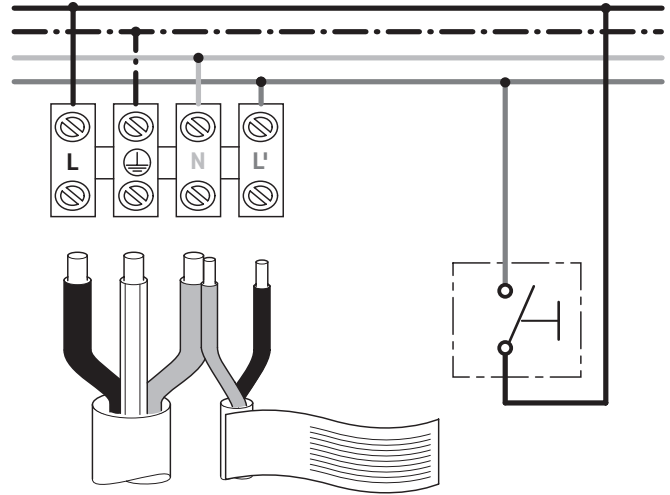

- A** A mirror cabinet with an IP 44 rating may protrude into zone 2.
- B** A socket in a mirror cabinet must be mounted outside the zones.

Energy efficiency class

- This product contains an energy efficiency class F light source.

Electrical installation

Electrical installation for protection class I

Electrical connection

Optional connection of an external button

Electrical installation for protection class II

Electrical connection

Optional connection of an external button