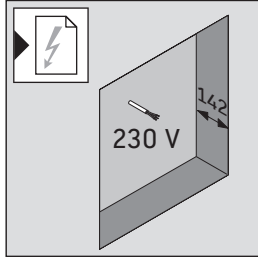

LC 9685

1 # LC 9685

2 # LC 9685

3 # LC 9685

4

5

6

7

8

9

10

11

12

13

14

15

16

17

18

19

20

21

22

23

24

25