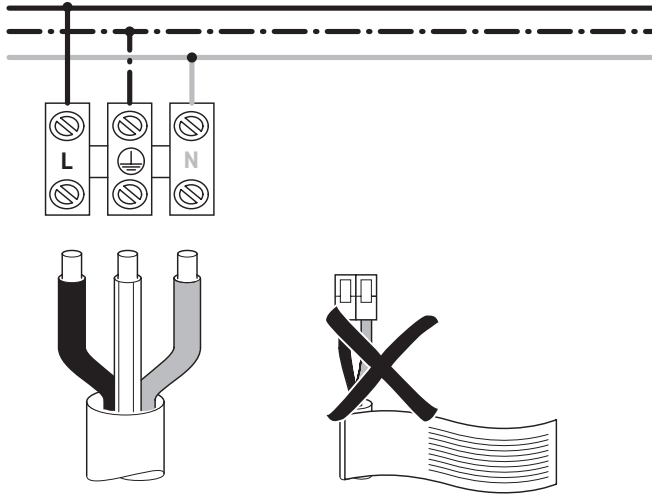

Safety instructions

Danger to life

Contact with electricity may lead to an electric shock.

- > Carry out the electrical installation in accordance with the national, European and international directives and standards.
- > Observe protection zones for wet rooms in accordance with country-specific standards, local regulations and low voltage guidelines.
- > Connect the electrics using a ground fault circuit interrupter (GFCI) in wet rooms or other specially equipped rooms.
- > Disconnect electrical components from the power supply before the installation.
- > Check that all components are de-energised.
- > Prevent the power supply from being switched on accidentally.

- A** A mirror cabinet with an IP 44 rating may protrude into zone 2.
- B** A socket in a mirror cabinet must be mounted outside the zones.

Energy efficiency class

- This product contains an energy efficiency class F light source.

Electrical installation

Electrical installation for protection class I

Electrical connection

Optional connection of an external button

Electrical installation for protection class II

Electrical connection

Optional connection of an external button