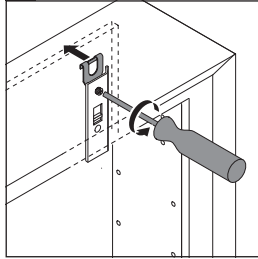

LC 9685

1 # LC 9685

2 # LC 9685

3 # LC 9685

4

5

6

7

8

9

10

11

12

13

14

15

16

17

18

19

20

21

22

23

24

25