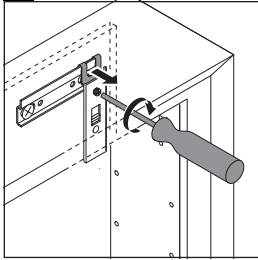

LC 9685

1 # LC 9685

2 # LC 9685

3 # LC 9685

4

5

6

7

8

9

10

11

12

13

14

15

16

17

18

19

20

21

22

23

24

25