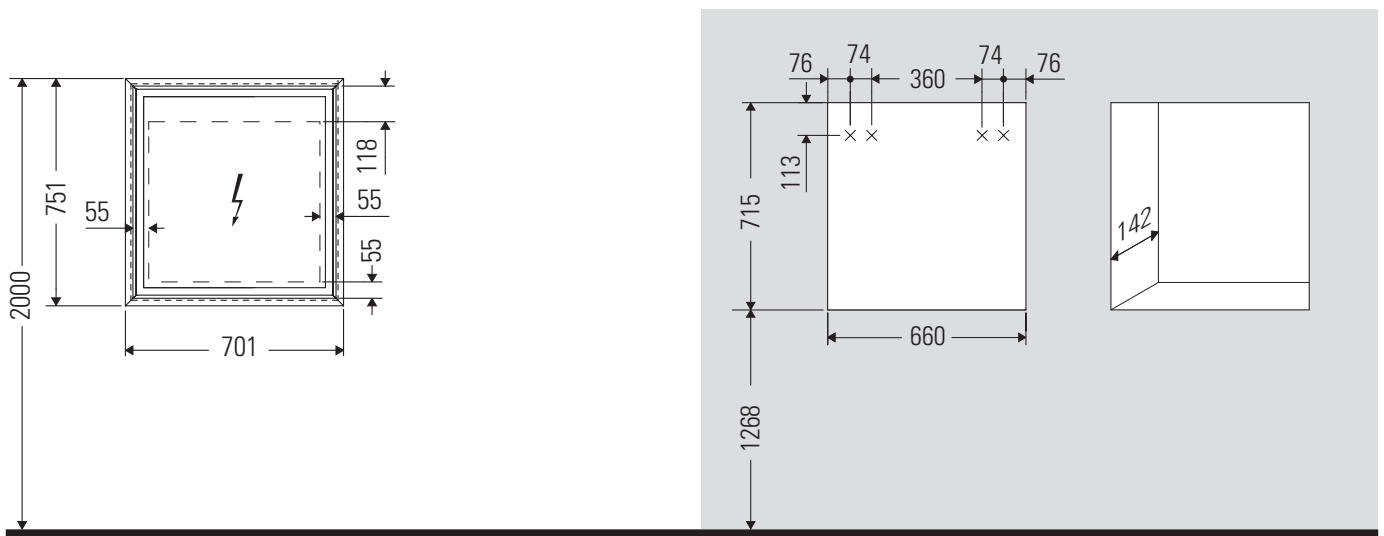

L-Cube

LC 7650

Mounting instructions

Cutout dimensions for built-in cabinets

Please observe the mounting instructions for bathroom furniture with a power supply.

Instructions for use

The bathroom furniture range complies with the standards and guidelines applicable at the time of delivery and is designed for use in bathrooms.