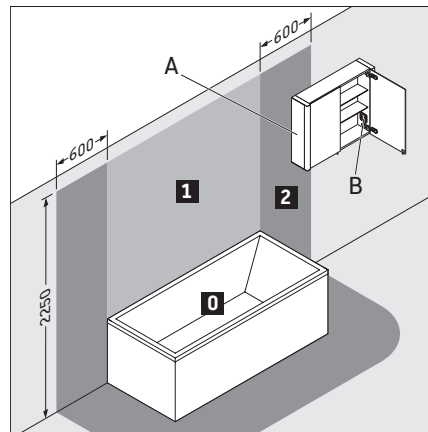

Protection class of wall lights

Protection class	Connecting cable
I	H05VV-F, 3x 1.5 mm²
II	H03VV-F, 2x 0.75 mm²

Standards and directives

Duravit products comply with the CE marking directives:

Icons and symbols

Symbol	Meaning
>	Action required

Disposal

- Do not dispose of the product in household waste. Products with this symbol must be disposed of in accordance with the WEEE Directive through local collection points for waste electrical equipment.

Safety instructions

Danger to life

Contact with electricity may lead to an electric shock.

- > Carry out the electrical installation in accordance with the national, European and international directives and standards.
- > Observe protection zones for wet rooms in accordance with country-specific standards, local regulations and low voltage guidelines.
- > Connect the electrics using a ground fault circuit interrupter (GFCI) in wet rooms or other specially equipped rooms.
- > Disconnect electrical components from the power supply before the installation.
- > Check that all components are de-energised.
- > Prevent the power supply from being switched on accidentally.

Penetration of foreign bodies and water

Foreign bodies or water in equipment lead to a short circuit that may cause damage to the product.

- > Observe the protection zones for Duravit products.

Protection zones

- **A** A mirror cabinet with an IP 44 rating may protrude into zone 2.
- **B** A socket in a mirror cabinet must be mounted outside the zones.

Energy efficiency class

- This product contains an energy efficiency class F light source.