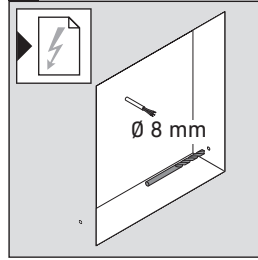

LC 9685

1 # LC 9685

2 # LC 9685

3 # LC 9685

4

5

6

7

8

9

10

11

12

13

14

15

16

17

18

19

20

21

22

23

24

25