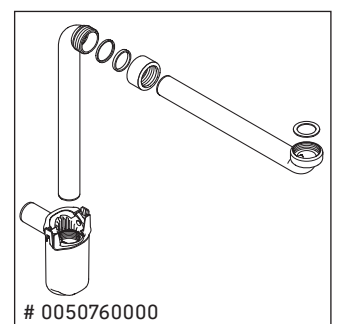

XBase

XB 6030

Mounting instructions

ME by Starck # 233663

Instructions for use

The bathroom furniture range complies with the standards and guidelines applicable at the time of delivery and is designed for use in bathrooms. Direct contact with water should be avoided, for example, when showering.