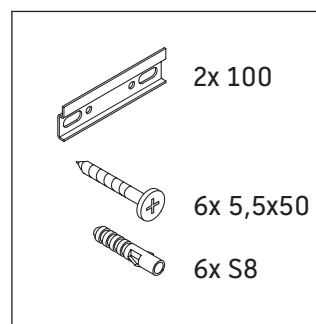

XBase

XB 6030

Mounting instructions

ME by Starck # 233663

Instructions for use

The bathroom furniture range complies with the standards and guidelines applicable at the time of delivery and is designed for use in bathrooms. Direct contact with water should be avoided, for example, when showering.