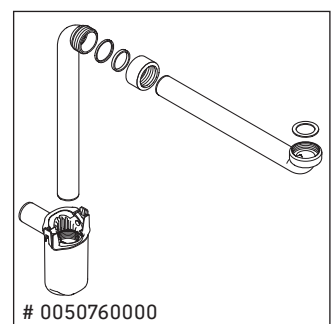

XBase

XB 6031

Mounting instructions

ME by Starck # 233683

Instructions for use

The bathroom furniture range complies with the standards and guidelines applicable at the time of delivery and is designed for use in bathrooms. Direct contact with water should be avoided, for example, when showering.