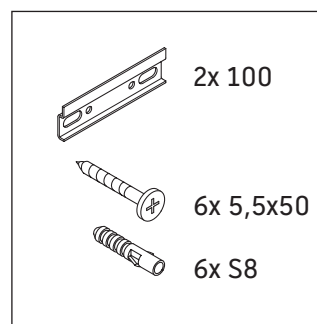

XBase

XB 6031

Mounting instructions

ME by Starck # 233683

Instructions for use

The bathroom furniture range complies with the standards and guidelines applicable at the time of delivery and is designed for use in bathrooms. Direct contact with water should be avoided, for example, when showering.