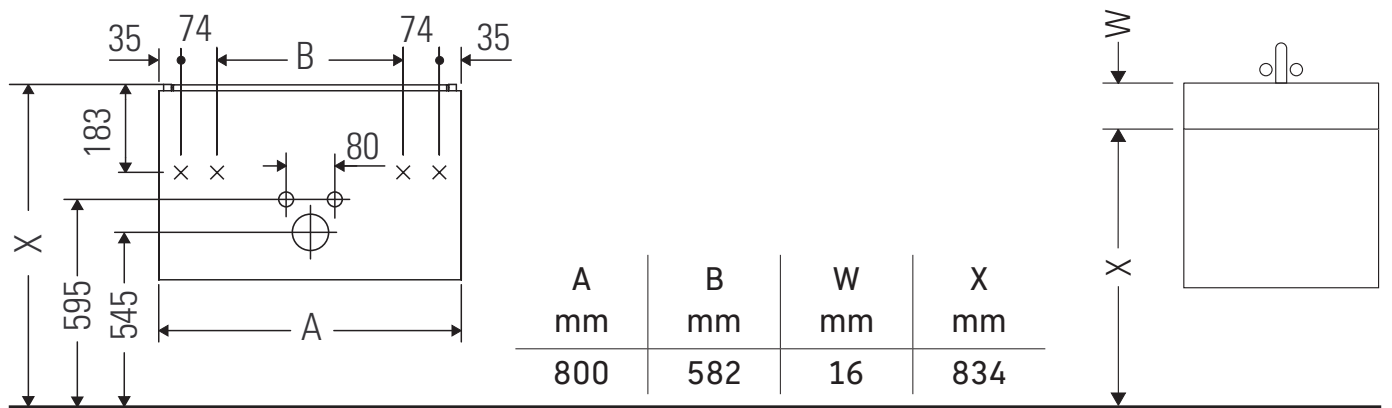

XBase

XB 6031

Mounting instructions

ME by Starck # 233683

Instructions for use

The bathroom furniture range complies with the standards and guidelines applicable at the time of delivery and is designed for use in bathrooms. Direct contact with water should be avoided, for example, when showering.