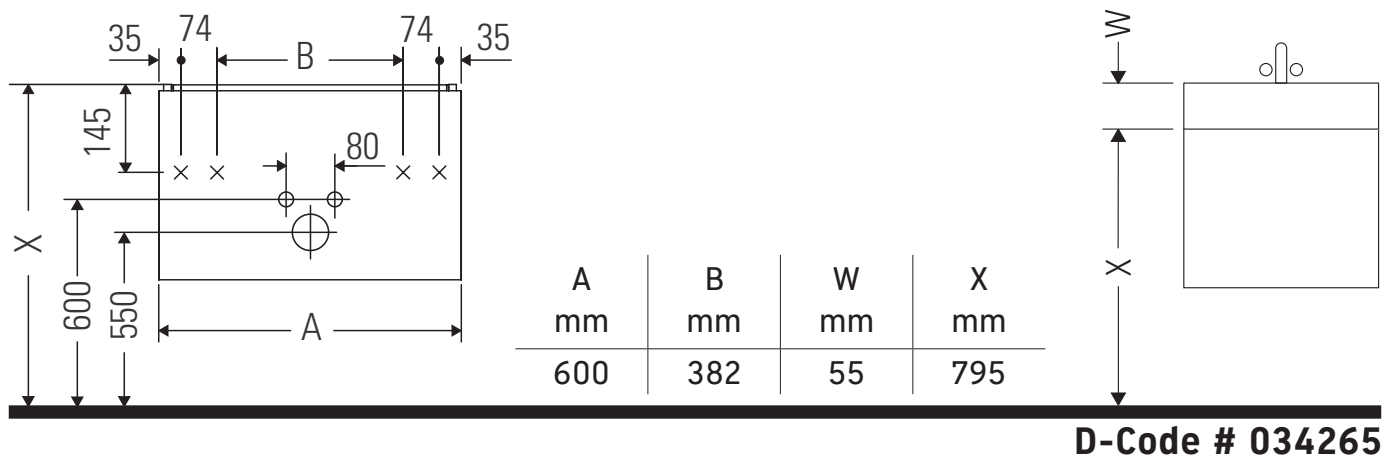

XBase

XB 6070

Mounting instructions

Instructions for use

The bathroom furniture range complies with the standards and guidelines applicable at the time of delivery and is designed for use in bathrooms. Direct contact with water should be avoided, for example, when showering.