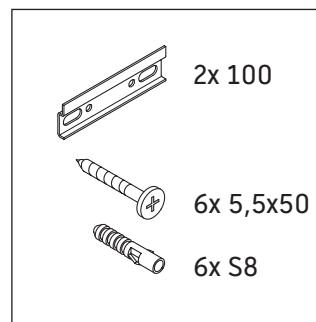

XBase

XB 6070

Mounting instructions

Instructions for use

The bathroom furniture range complies with the standards and guidelines applicable at the time of delivery and is designed for use in bathrooms. Direct contact with water should be avoided, for example, when showering.