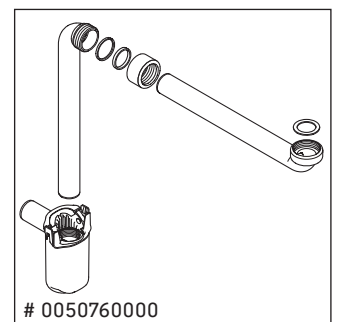

XBase

XB 6070

Mounting instructions

Instructions for use

The bathroom furniture range complies with the standards and guidelines applicable at the time of delivery and is designed for use in bathrooms. Direct contact with water should be avoided, for example, when showering.