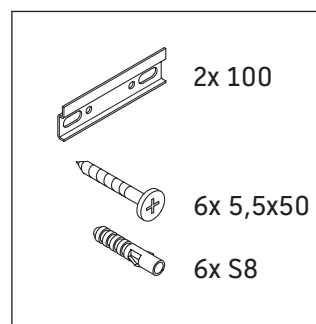

XBase

XB 6193

Mounting instructions

D-Code # 034210

Instructions for use

The bathroom furniture range complies with the standards and guidelines applicable at the time of delivery and is designed for use in bathrooms. Direct contact with water should be avoided, for example, when showering.