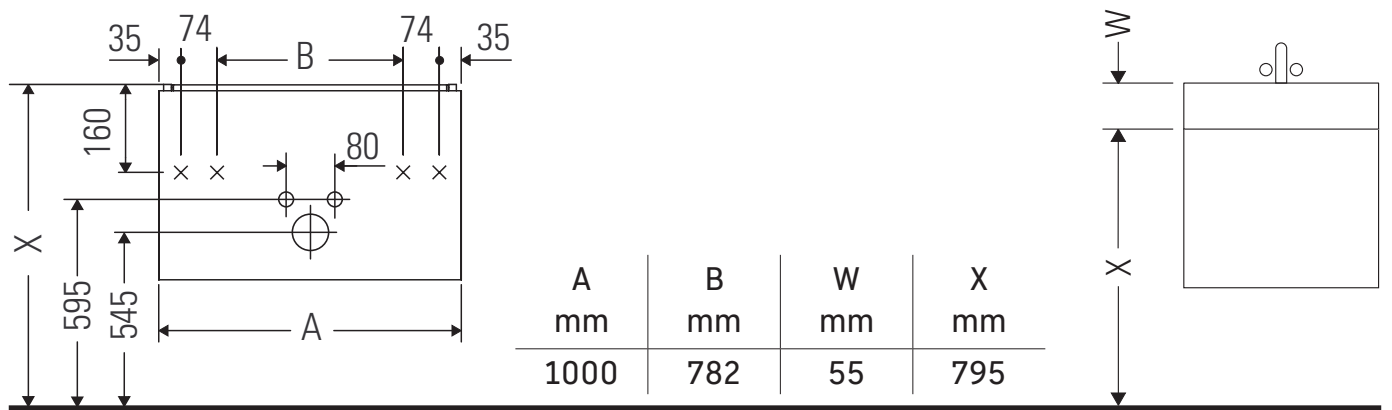

XBase

XB 6193

Mounting instructions

D-Code # 034210

Instructions for use

The bathroom furniture range complies with the standards and guidelines applicable at the time of delivery and is designed for use in bathrooms. Direct contact with water should be avoided, for example, when showering.