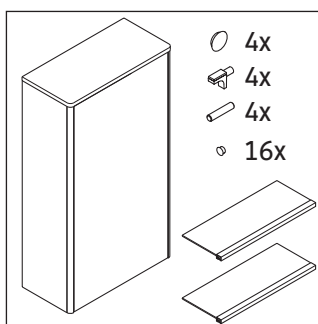

XSquare

XS 1303 L/R

Mounting instructions

A	B
mm	mm
500	424

Instructions for use

The bathroom furniture range complies with the standards and guidelines applicable at the time of delivery and is designed for use in bathrooms. Direct contact with water should be avoided, for example, when showering.