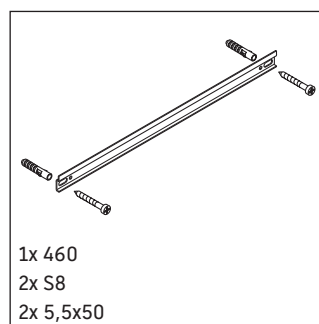

XSquare

XS 1303 L/R

Mounting instructions

A	B
mm	mm
500	424

Instructions for use

The bathroom furniture range complies with the standards and guidelines applicable at the time of delivery and is designed for use in bathrooms. Direct contact with water should be avoided, for example, when showering.