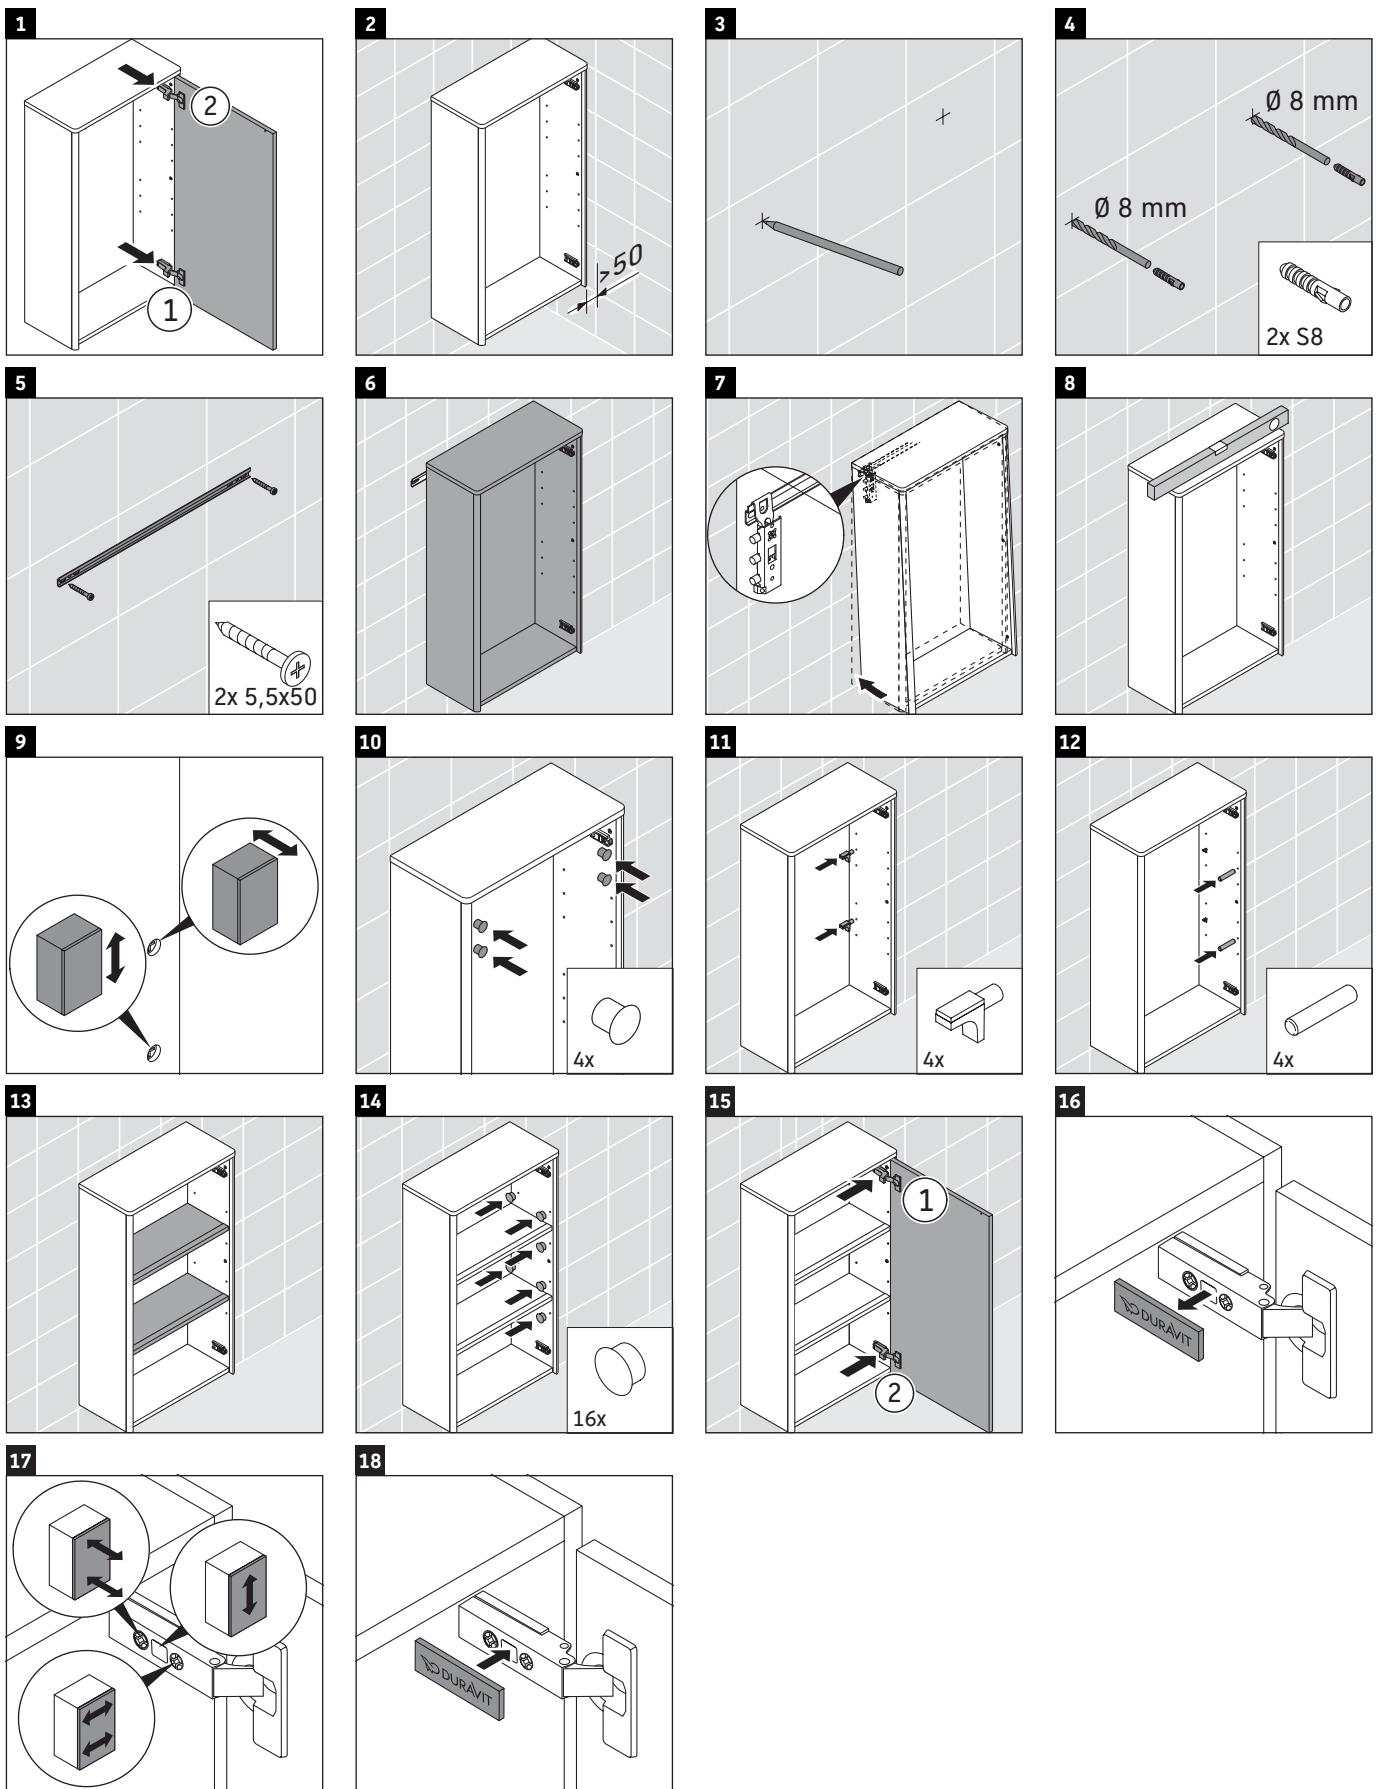

Duravit AG, Werderstr. 36, 78132 Hornberg, Germany, Phone +49 78 33 700, Fax +49 78 33 70 289, info@duravit.de, www.duravit.de