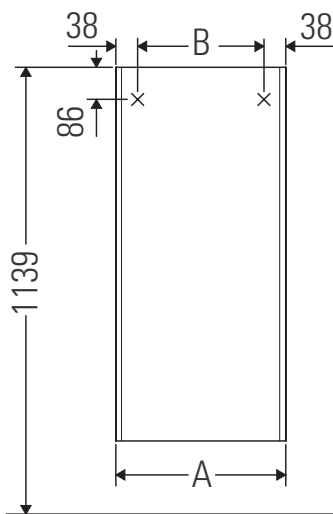

XSquare

XS 1303 L/R

Mounting instructions

A	B
mm	mm
500	424

Instructions for use

The bathroom furniture range complies with the standards and guidelines applicable at the time of delivery and is designed for use in bathrooms. Direct contact with water should be avoided, for example, when showering.