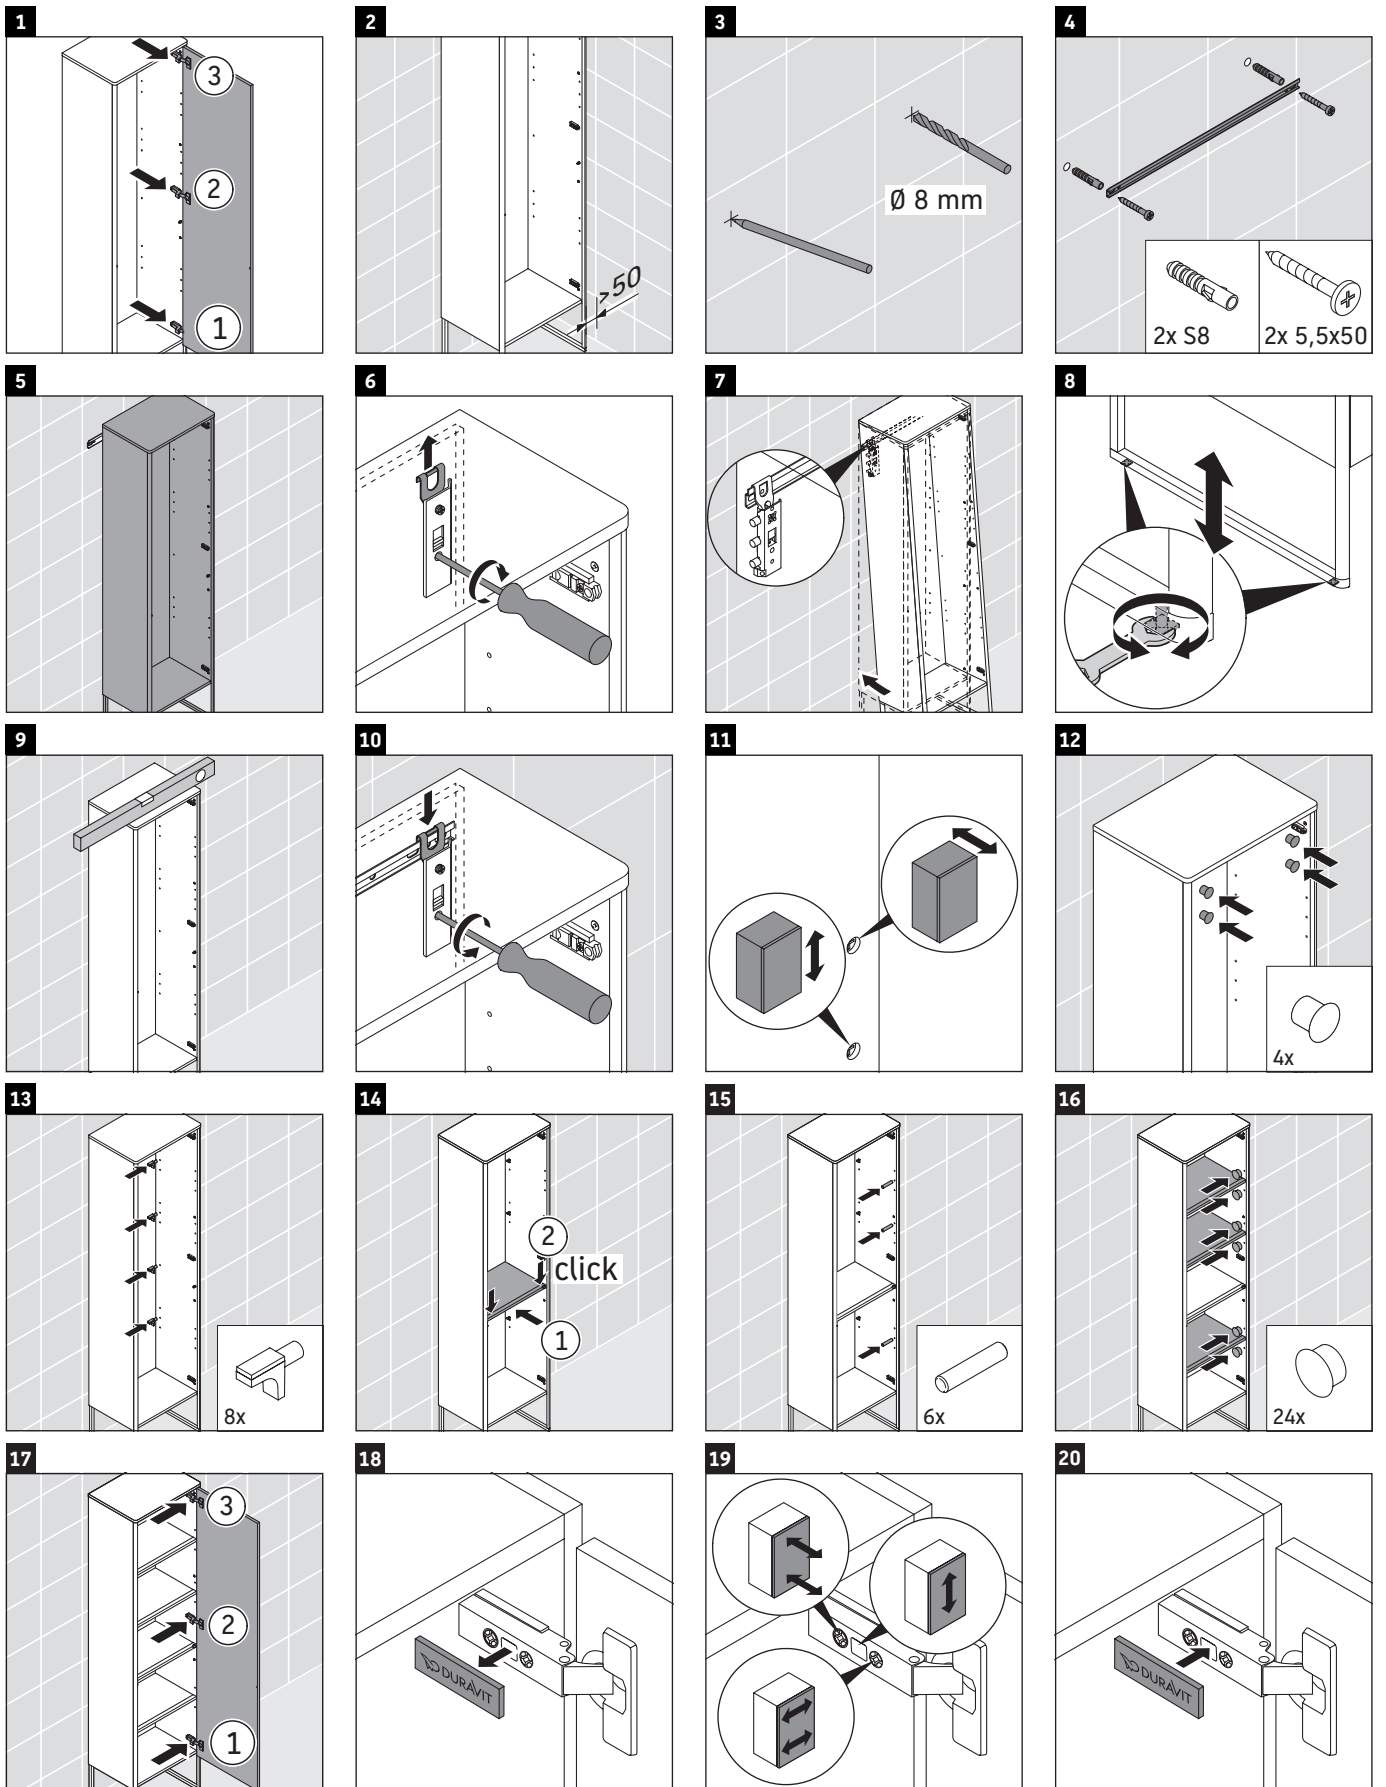

Order no. XS1314/18.02.1