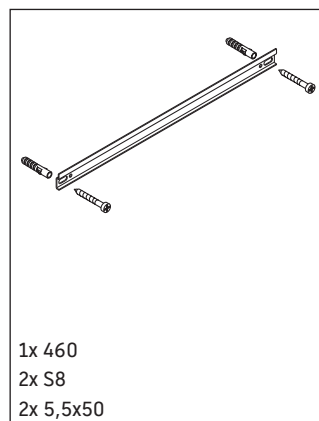

XSquare

XS 1314 L/R

Mounting instructions

Instructions for use

The bathroom furniture range complies with the standards and guidelines applicable at the time of delivery and is designed for use in bathrooms. Direct contact with water should be avoided, for example, when showering.