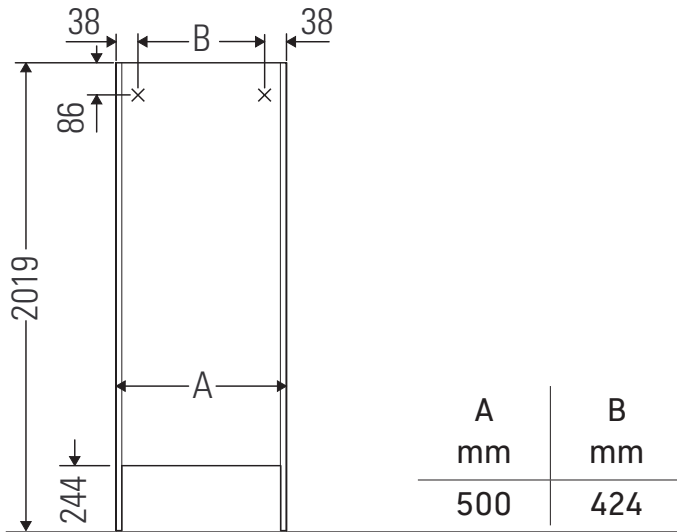

XSquare

XS 1314 L/R

Mounting instructions

Instructions for use

The bathroom furniture range complies with the standards and guidelines applicable at the time of delivery and is designed for use in bathrooms. Direct contact with water should be avoided, for example, when showering.

We reserve the right to make technical improvements and design modifications to the products illustrated.

Order no. XS1314/18.02.1