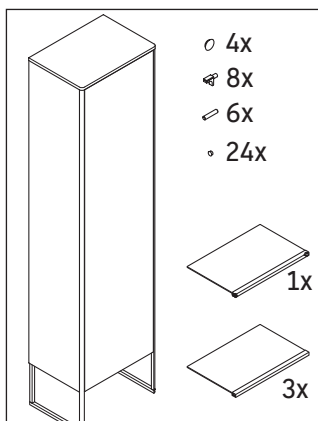

XSquare

XS 1314 L/R

Mounting instructions

Instructions for use

The bathroom furniture range complies with the standards and guidelines applicable at the time of delivery and is designed for use in bathrooms. Direct contact with water should be avoided, for example, when showering.