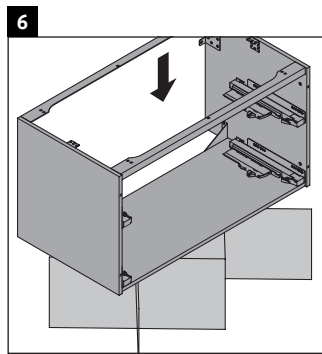

Duravit AG, Werderstr. 36, 78132 Hornberg, Germany, Phone +49 78 33 700, Fax +49 78 33 70 289, info@duravit.de, www.duravit.de