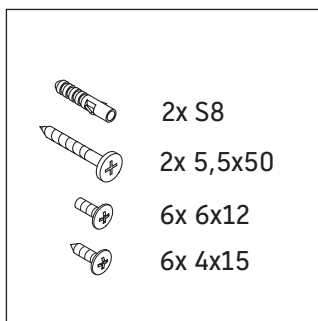

XSquare

XS 4920

Mounting instructions

	D=16 mm	D=20 mm
	4x15	
		6x12

Instructions for use

The bathroom furniture range complies with the standards and guidelines applicable at the time of delivery and is designed for use in bathrooms. Direct contact with water should be avoided, for example, when showering.