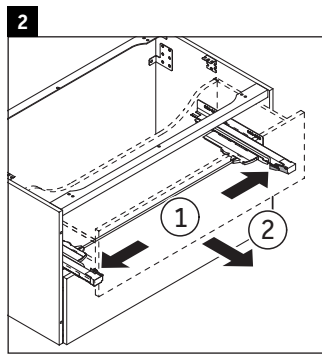

Duravit AG, Werderstr. 36, 78132 Hornberg, Germany, Phone +49 78 33 700, Fax +49 78 33 70 289, info@duravit.de, www.duravit.de