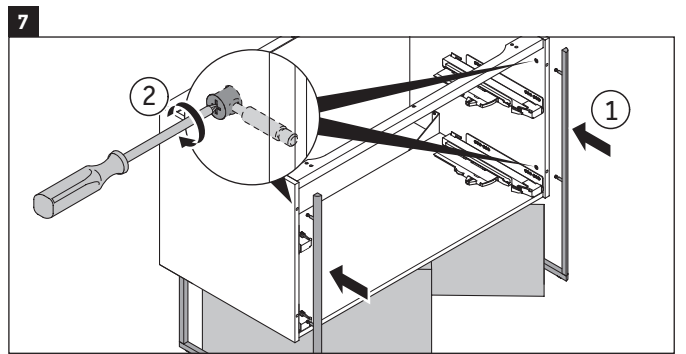

Duravit AG, Werderstr. 36, 78132 Hornberg, Germany, Phone +49 78 33 700, Fax +49 78 33 70 289, info@duravit.de, www.duravit.de