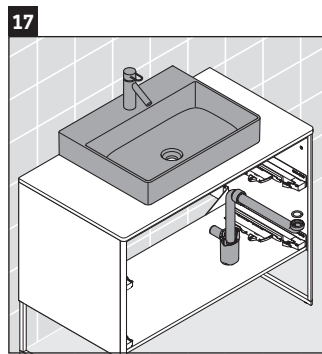

Duravit AG, Werderstr. 36, 78132 Hornberg, Germany, Phone +49 78 33 700, Fax +49 78 33 70 289, info@duravit.de, www.duravit.de