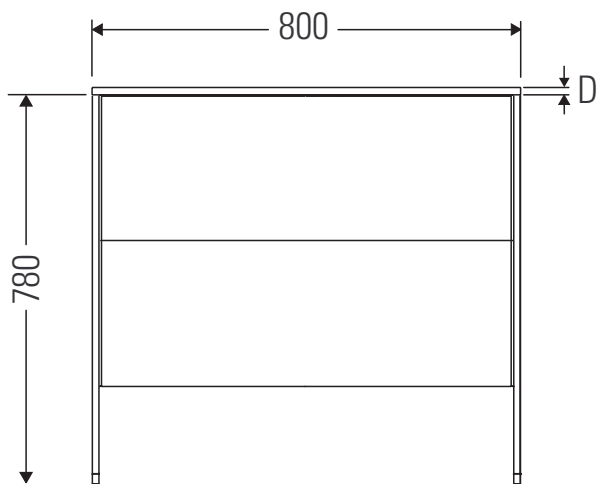

XSquare

XS 4920

Mounting instructions

	D=16 mm	D=20 mm
	4x15	
		6x12

Instructions for use

The bathroom furniture range complies with the standards and guidelines applicable at the time of delivery and is designed for use in bathrooms. Direct contact with water should be avoided, for example, when showering.