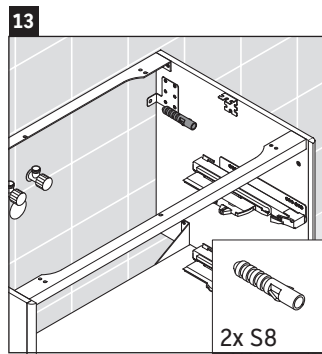

Duravit AG, Werderstr. 36, 78132 Hornberg, Germany, Phone +49 78 33 700, Fax +49 78 33 70 289, info@duravit.de, www.duravit.de