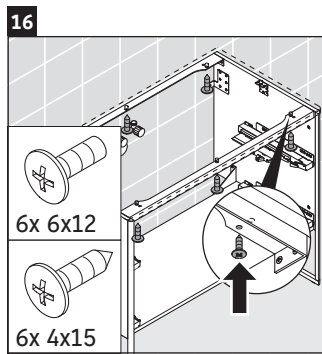

Duravit AG, Werderstr. 36, 78132 Hornberg, Germany, Phone +49 78 33 700, Fax +49 78 33 70 289, info@duravit.de, www.duravit.de