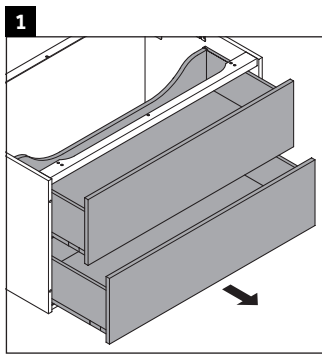

Duravit AG, Werderstr. 36, 78132 Hornberg, Germany, Phone +49 78 33 700, Fax +49 78 33 70 289, info@duravit.de, www.duravit.de