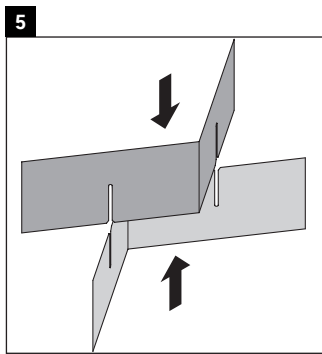

Duravit AG, Werderstr. 36, 78132 Hornberg, Germany, Phone +49 78 33 700, Fax +49 78 33 70 289, info@duravit.de, www.duravit.de