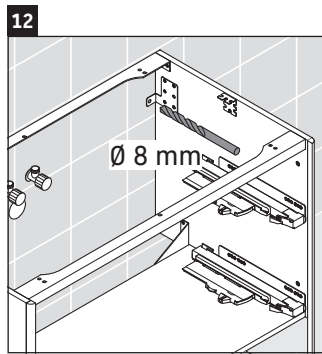

Duravit AG, Werderstr. 36, 78132 Hornberg, Germany, Phone +49 78 33 700, Fax +49 78 33 70 289, info@duravit.de, www.duravit.de