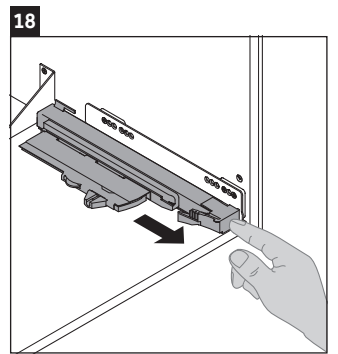

Duravit AG, Werderstr. 36, 78132 Hornberg, Germany, Phone +49 78 33 700, Fax +49 78 33 70 289, info@duravit.de, www.duravit.de