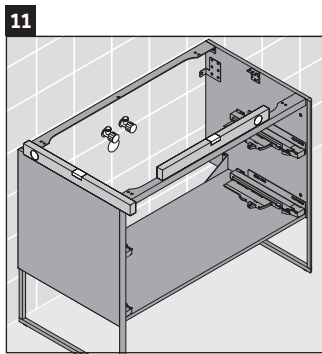

Duravit AG, Werderstr. 36, 78132 Hornberg, Germany, Phone +49 78 33 700, Fax +49 78 33 70 289, info@duravit.de, www.duravit.de