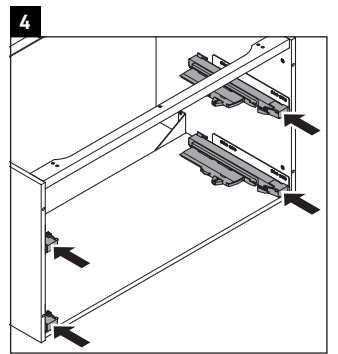

Duravit AG, Werderstr. 36, 78132 Hornberg, Germany, Phone +49 78 33 700, Fax +49 78 33 70 289, info@duravit.de, www.duravit.de