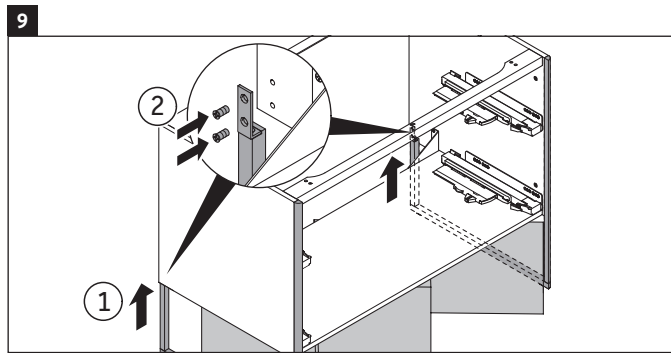

Duravit AG, Werderstr. 36, 78132 Hornberg, Germany, Phone +49 78 33 700, Fax +49 78 33 70 289, info@duravit.de, www.duravit.de