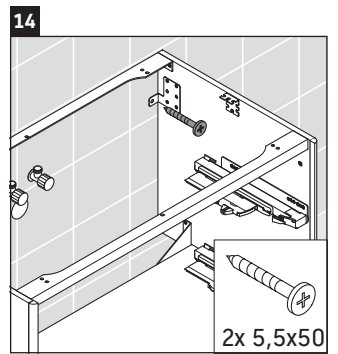

Duravit AG, Werderstr. 36, 78132 Hornberg, Germany, Phone +49 78 33 700, Fax +49 78 33 70 289, info@duravit.de, www.duravit.de