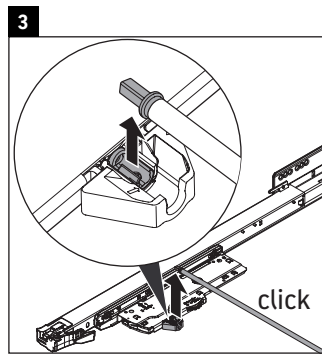

Duravit AG, Werderstr. 36, 78132 Hornberg, Germany, Phone +49 78 33 700, Fax +49 78 33 70 289, info@duravit.de, www.duravit.de