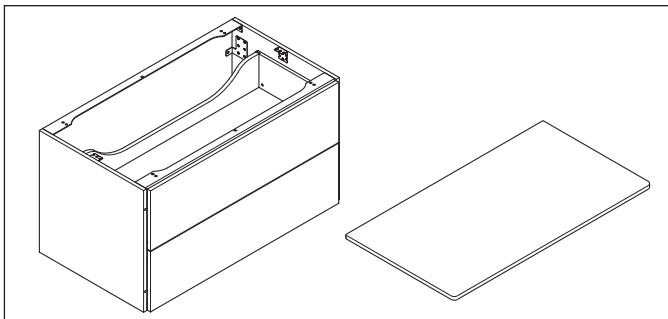

XSquare

XS 4920

Mounting instructions

	D=16 mm	D=20 mm
	4x15	
		6x12

Instructions for use

The bathroom furniture range complies with the standards and guidelines applicable at the time of delivery and is designed for use in bathrooms. Direct contact with water should be avoided, for example, when showering.