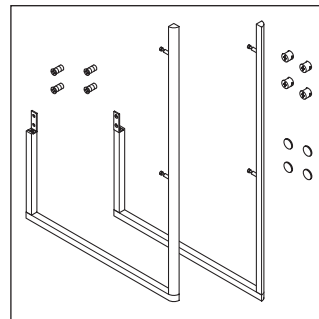

XSquare

XS 4920

Mounting instructions

	D=16 mm	D=20 mm
	4x15	
		6x12

Instructions for use

The bathroom furniture range complies with the standards and guidelines applicable at the time of delivery and is designed for use in bathrooms. Direct contact with water should be avoided, for example, when showering.