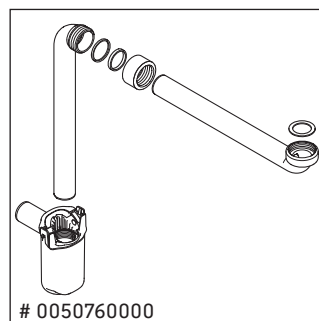

XSquare

XS 4920

Mounting instructions

	D=16 mm	D=20 mm
	4x15	
		6x12

Instructions for use

The bathroom furniture range complies with the standards and guidelines applicable at the time of delivery and is designed for use in bathrooms. Direct contact with water should be avoided, for example, when showering.