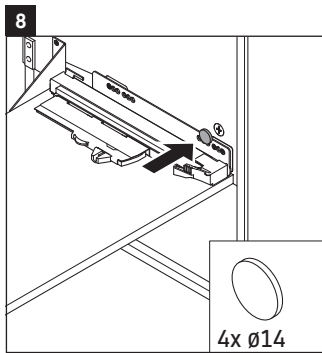

Duravit AG, Werderstr. 36, 78132 Hornberg, Germany, Phone +49 78 33 700, Fax +49 78 33 70 289, info@duravit.de, www.duravit.de