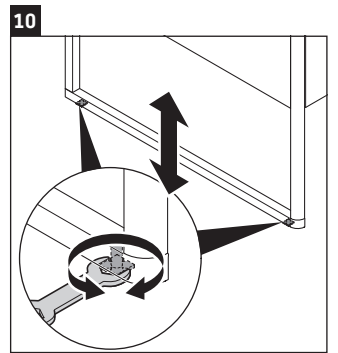

Duravit AG, Werderstr. 36, 78132 Hornberg, Germany, Phone +49 78 33 700, Fax +49 78 33 70 289, info@duravit.de, www.duravit.de