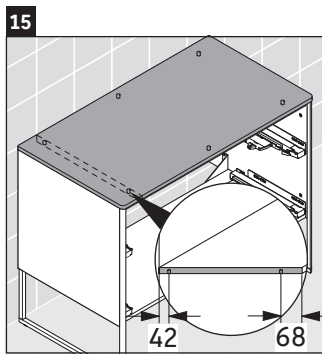

Duravit AG, Werderstr. 36, 78132 Hornberg, Germany, Phone +49 78 33 700, Fax +49 78 33 70 289, info@duravit.de, www.duravit.de