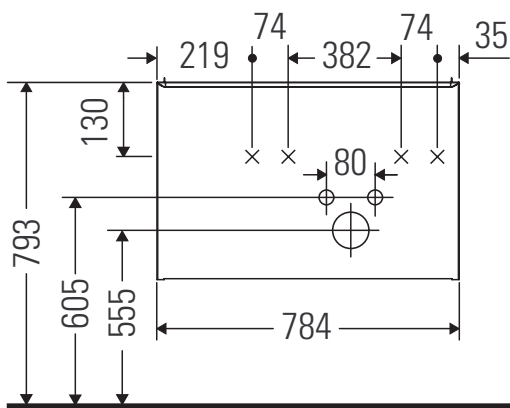

D-Neo

DE 4257

Mounting instructions

W mm	X mm
57	793

D-Neo # 237080

Instructions for use

The bathroom furniture range complies with the standards and guidelines applicable at the time of delivery and is designed for use in bathrooms. Direct contact with water should be avoided, for example, when showering.