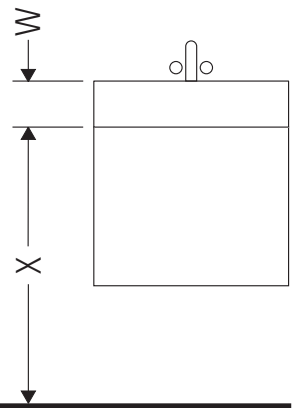

D-Neo

DE 4257

Mounting instructions

W mm	X mm
57	793

D-Neo # 237080

Instructions for use

The bathroom furniture range complies with the standards and guidelines applicable at the time of delivery and is designed for use in bathrooms. Direct contact with water should be avoided, for example, when showering.