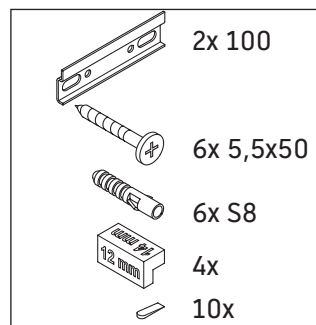

D-Neo

DE 4257

Mounting instructions

W mm	X mm
57	793

D-Neo # 237080

Instructions for use

The bathroom furniture range complies with the standards and guidelines applicable at the time of delivery and is designed for use in bathrooms. Direct contact with water should be avoided, for example, when showering.