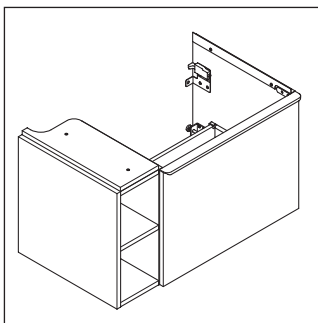

D-Neo

DE 4257

Mounting instructions

W mm	X mm
57	793

D-Neo # 237080

Instructions for use

The bathroom furniture range complies with the standards and guidelines applicable at the time of delivery and is designed for use in bathrooms. Direct contact with water should be avoided, for example, when showering.