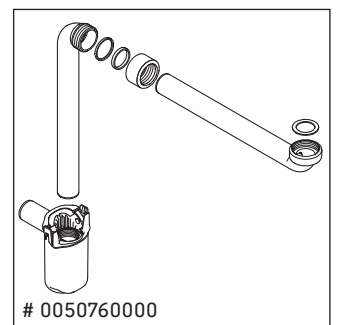

D-Neo

DE 4257

Mounting instructions

W mm	X mm
57	793

D-Neo # 237080

Instructions for use

The bathroom furniture range complies with the standards and guidelines applicable at the time of delivery and is designed for use in bathrooms. Direct contact with water should be avoided, for example, when showering.