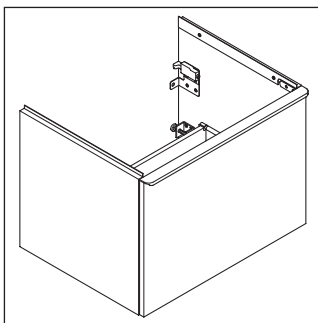

D-Neo

DE 4261

Mounting instructions

ME by Starck # 233663

Instructions for use

The bathroom furniture range complies with the standards and guidelines applicable at the time of delivery and is designed for use in bathrooms. Direct contact with water should be avoided, for example, when showering.