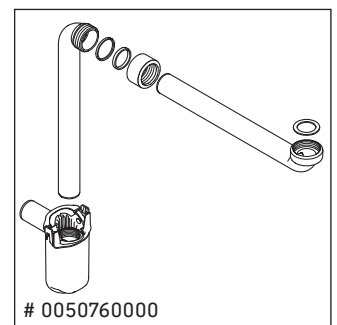

D-Neo

DE 4261

Mounting instructions

ME by Starck # 233663

Instructions for use

The bathroom furniture range complies with the standards and guidelines applicable at the time of delivery and is designed for use in bathrooms. Direct contact with water should be avoided, for example, when showering.