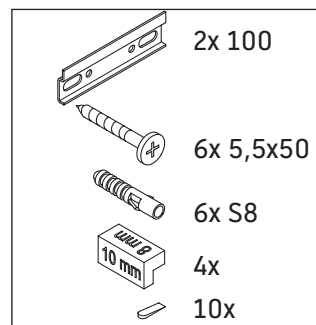

D-Neo

DE 4261

Mounting instructions

ME by Starck # 233663

Instructions for use

The bathroom furniture range complies with the standards and guidelines applicable at the time of delivery and is designed for use in bathrooms. Direct contact with water should be avoided, for example, when showering.