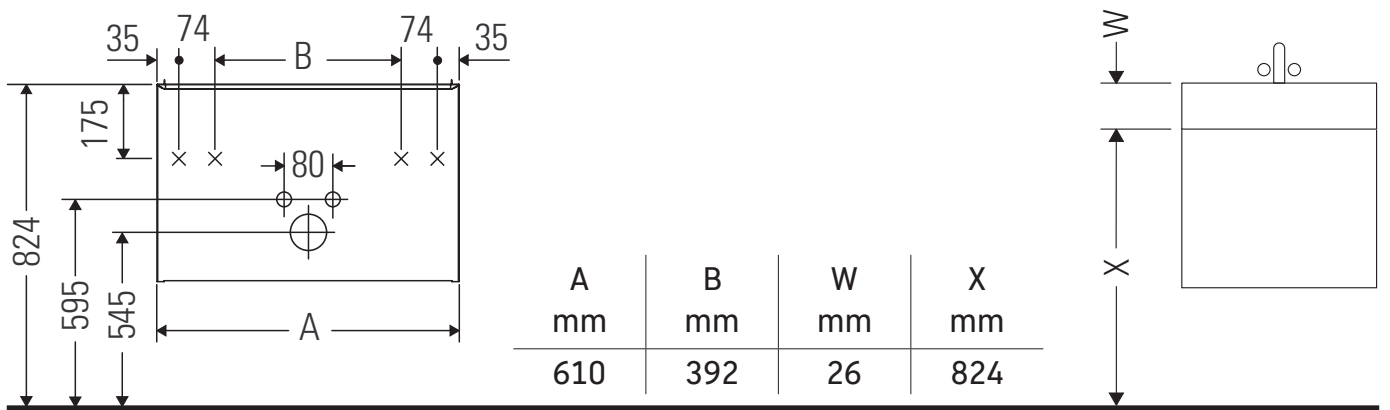

D-Neo

DE 4261

Mounting instructions

ME by Starck # 233663

Instructions for use

The bathroom furniture range complies with the standards and guidelines applicable at the time of delivery and is designed for use in bathrooms. Direct contact with water should be avoided, for example, when showering.