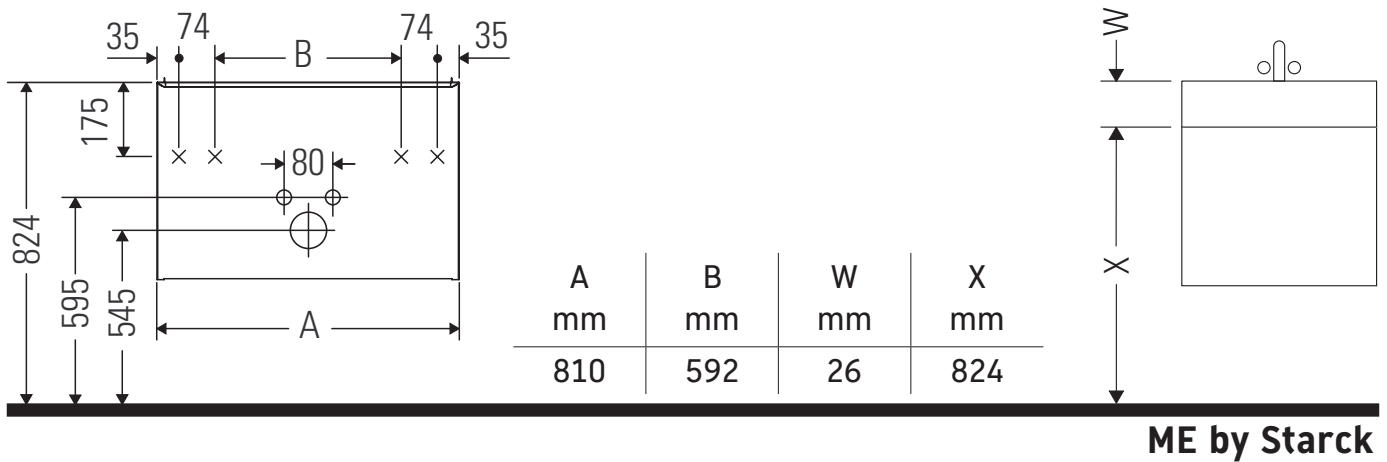

D-Neo

DE 4262

Mounting instructions

Instructions for use

The bathroom furniture range complies with the standards and guidelines applicable at the time of delivery and is designed for use in bathrooms. Direct contact with water should be avoided, for example, when showering.