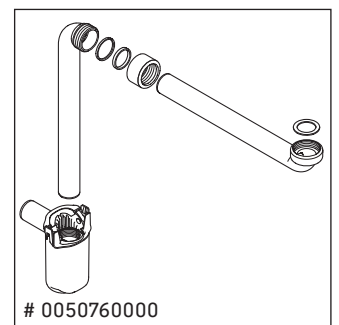

D-Neo

DE 4262

Mounting instructions

Instructions for use

The bathroom furniture range complies with the standards and guidelines applicable at the time of delivery and is designed for use in bathrooms. Direct contact with water should be avoided, for example, when showering.