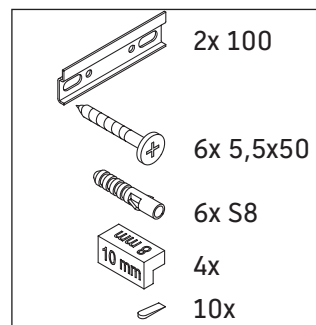

D-Neo

DE 4262

Mounting instructions

Instructions for use

The bathroom furniture range complies with the standards and guidelines applicable at the time of delivery and is designed for use in bathrooms. Direct contact with water should be avoided, for example, when showering.