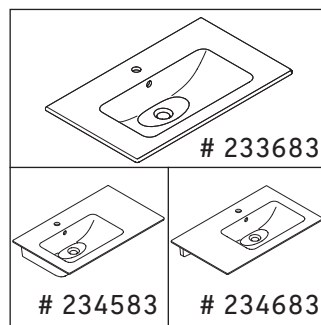

D-Neo

DE 4262

Mounting instructions

Instructions for use

The bathroom furniture range complies with the standards and guidelines applicable at the time of delivery and is designed for use in bathrooms. Direct contact with water should be avoided, for example, when showering.