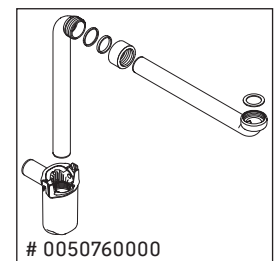

D-Neo

DE 4264

Mounting instructions

A	B	W	X
mm	mm	mm	mm
1210	992	26	824

ME by Starck # 233612 / # 236112..00

A	B	W	X
mm	mm	mm	mm
1210	992	26	824

ME by Starck # 236112..24

Instructions for use