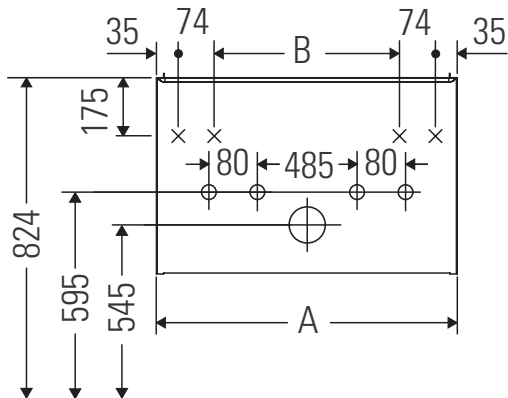

D-Neo

DE 4264

Mounting instructions

A	B	W	X
mm	mm	mm	mm
1210	992	26	824

ME by Starck # 233612 / # 236112..00

A	B	W	X
mm	mm	mm	mm
1210	992	26	824

ME by Starck # 236112..24

Instructions for use