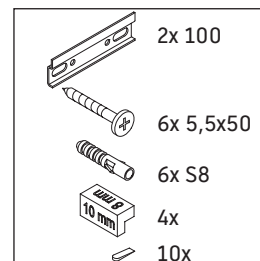

D-Neo

DE 4264

Mounting instructions

A	B	W	X
mm	mm	mm	mm
1210	992	26	824

ME by Starck # 233612 / # 236112..00

A	B	W	X
mm	mm	mm	mm
1210	992	26	824

ME by Starck # 236112..24

Instructions for use