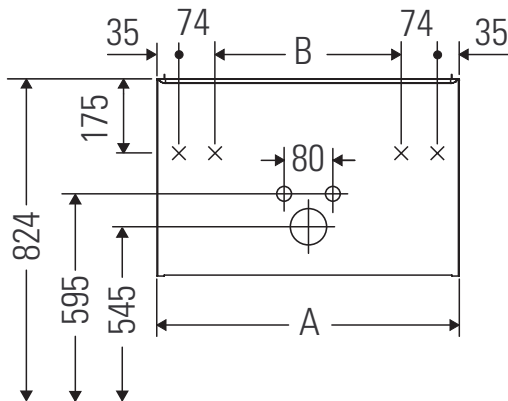

D-Neo

DE 4264

Mounting instructions

A	B	W	X
mm	mm	mm	mm
1210	992	26	824

ME by Starck # 233612 / # 236112..00

A	B	W	X
mm	mm	mm	mm
1210	992	26	824

ME by Starck # 236112..24

Instructions for use