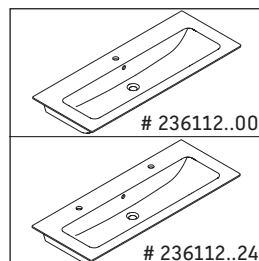

D-Neo

DE 4264

Mounting instructions

A	B	W	X
mm	mm	mm	mm
1210	992	26	824

ME by Starck # 233612 / # 236112..00

A	B	W	X
mm	mm	mm	mm
1210	992	26	824

ME by Starck # 236112..24

Instructions for use