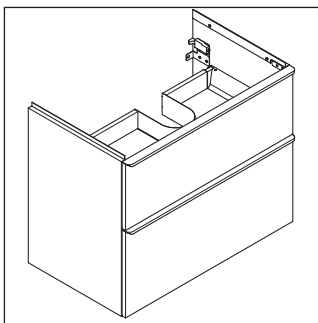

D-Neo

DE 4358

Mounting instructions

D-Neo # 237080

Instructions for use

The bathroom furniture range complies with the standards and guidelines applicable at the time of delivery and is designed for use in bathrooms. Direct contact with water should be avoided, for example, when showering.