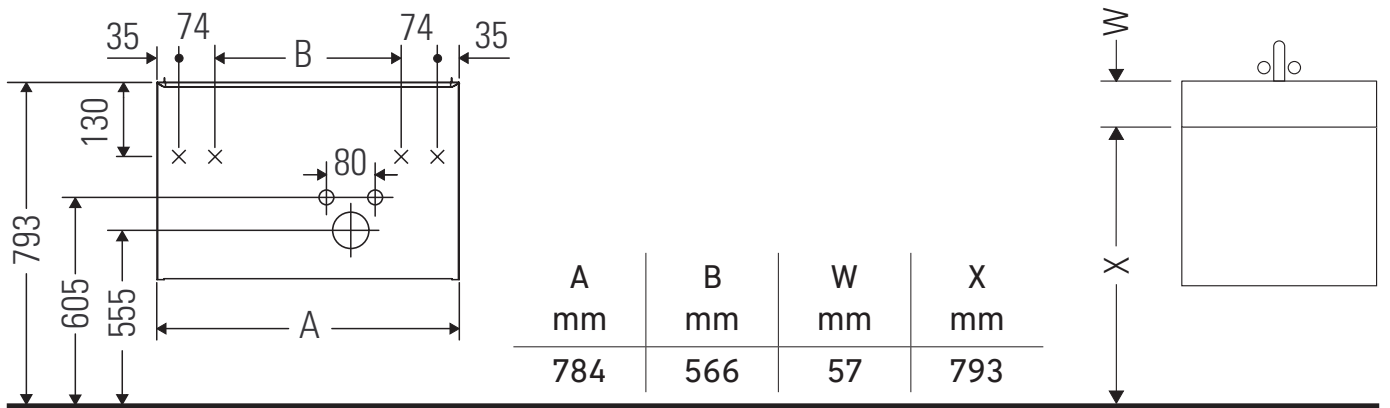

D-Neo

DE 4358

Mounting instructions

D-Neo # 237080

Instructions for use

The bathroom furniture range complies with the standards and guidelines applicable at the time of delivery and is designed for use in bathrooms. Direct contact with water should be avoided, for example, when showering.