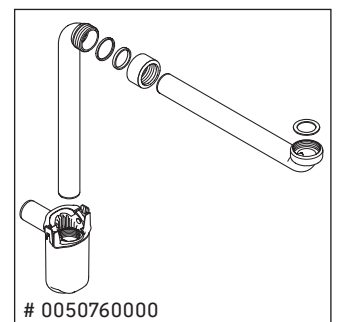

D-Neo

DE 4358

Mounting instructions

D-Neo # 237080

Instructions for use

The bathroom furniture range complies with the standards and guidelines applicable at the time of delivery and is designed for use in bathrooms. Direct contact with water should be avoided, for example, when showering.