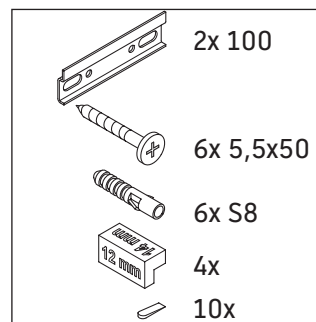

D-Neo

DE 4358

Mounting instructions

D-Neo # 237080

Instructions for use

The bathroom furniture range complies with the standards and guidelines applicable at the time of delivery and is designed for use in bathrooms. Direct contact with water should be avoided, for example, when showering.