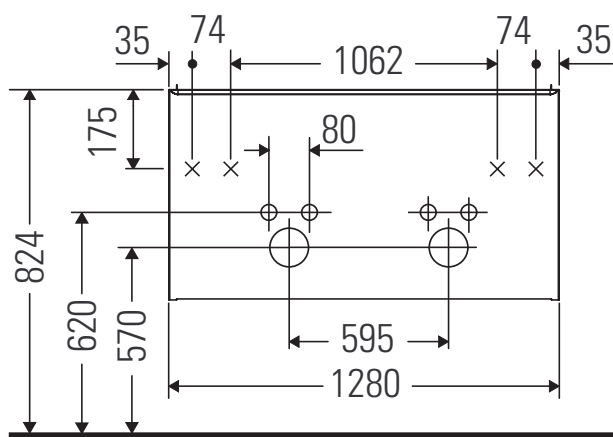

D-Neo

DE 4365

Mounting instructions

W mm	X mm
26	824

ME by Starck # 233613

Instructions for use

The bathroom furniture range complies with the standards and guidelines applicable at the time of delivery and is designed for use in bathrooms. Direct contact with water should be avoided, for example, when showering.