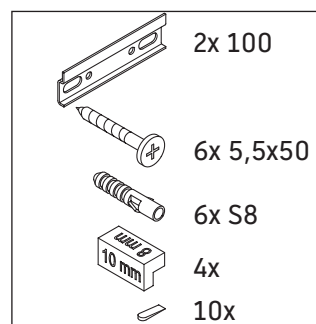

D-Neo

DE 4365

Mounting instructions

W mm	X mm
26	824

ME by Starck # 233613

Instructions for use

The bathroom furniture range complies with the standards and guidelines applicable at the time of delivery and is designed for use in bathrooms. Direct contact with water should be avoided, for example, when showering.