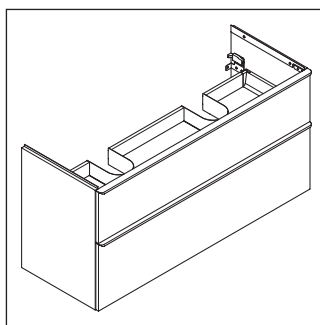

D-Neo

DE 4365

Mounting instructions

W mm	X mm
26	824

ME by Starck # 233613

Instructions for use

The bathroom furniture range complies with the standards and guidelines applicable at the time of delivery and is designed for use in bathrooms. Direct contact with water should be avoided, for example, when showering.