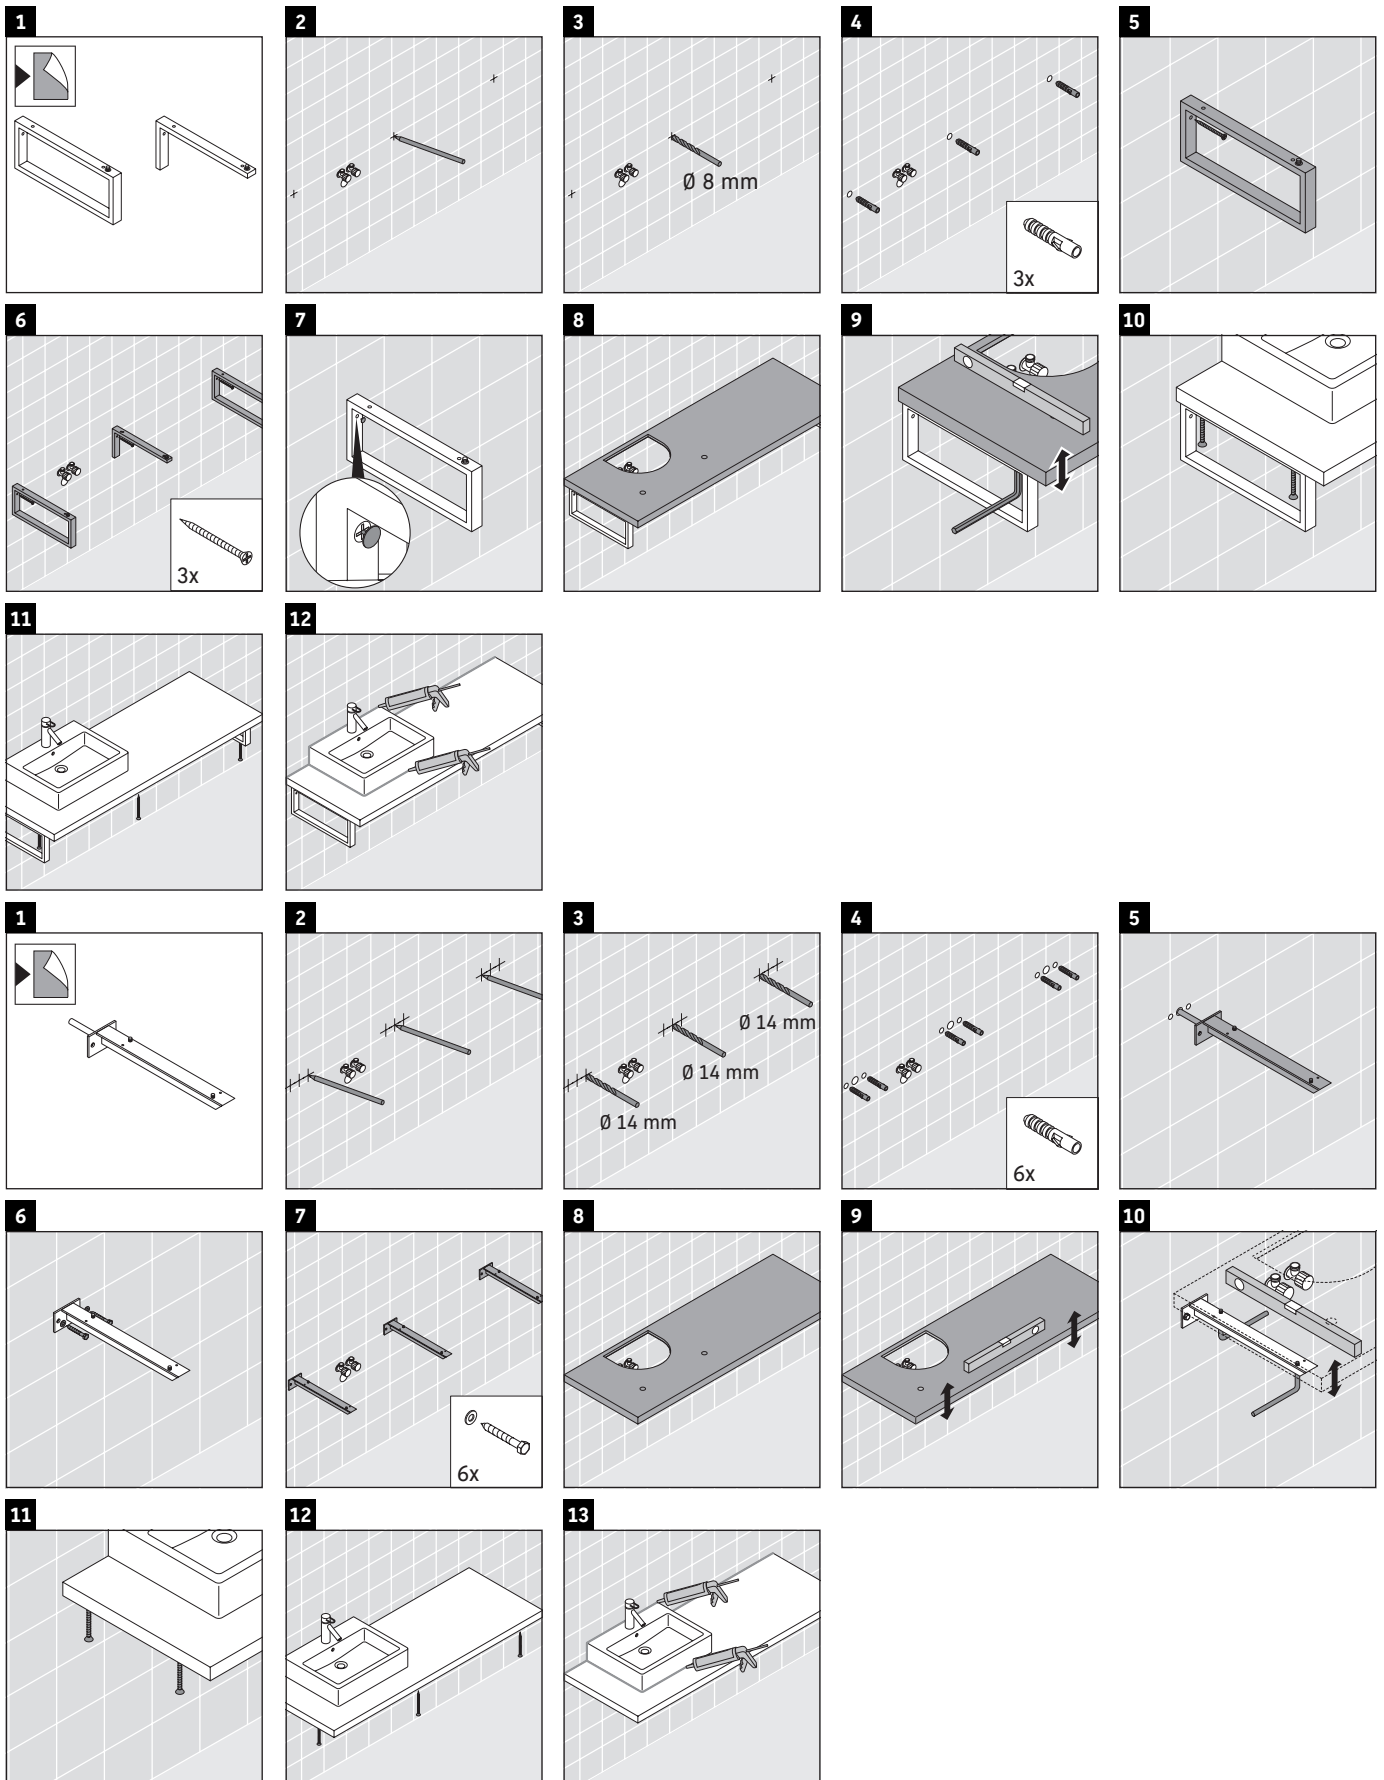

The console is not suitable for installation from below with semi built-in and built-in washbasins.

Ceramics wider than 600 mm must be fixed to the wall.

We reserve the right to make technical improvements and design modifications to the products illustrated.