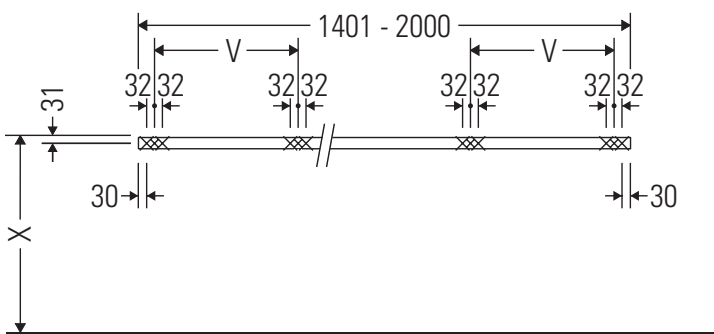

DuraStyle

DS 100C

Mounting instructions

V = according to the panel specification

Follow all other installation instructions!

Instructions for use

The bathroom furniture range complies with the standards and guidelines applicable at the time of delivery and is designed for use in bathrooms.

Direct contact with water should be avoided, for example, when showering.

The console is not suitable for installation from below with semi built-in and built-in washbasins.

Ceramics wider than 600 mm must be fixed to the wall.

We reserve the right to make technical improvements and design modifications to the products illustrated.