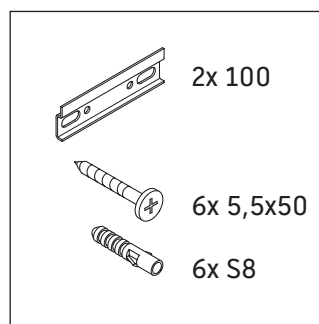

Ketho

KT 6404

Mounting instructions

Instructions for use

The bathroom furniture range complies with the standards and guidelines applicable at the time of delivery and is designed for use in bathrooms. Direct contact with water should be avoided, for example, when showering.