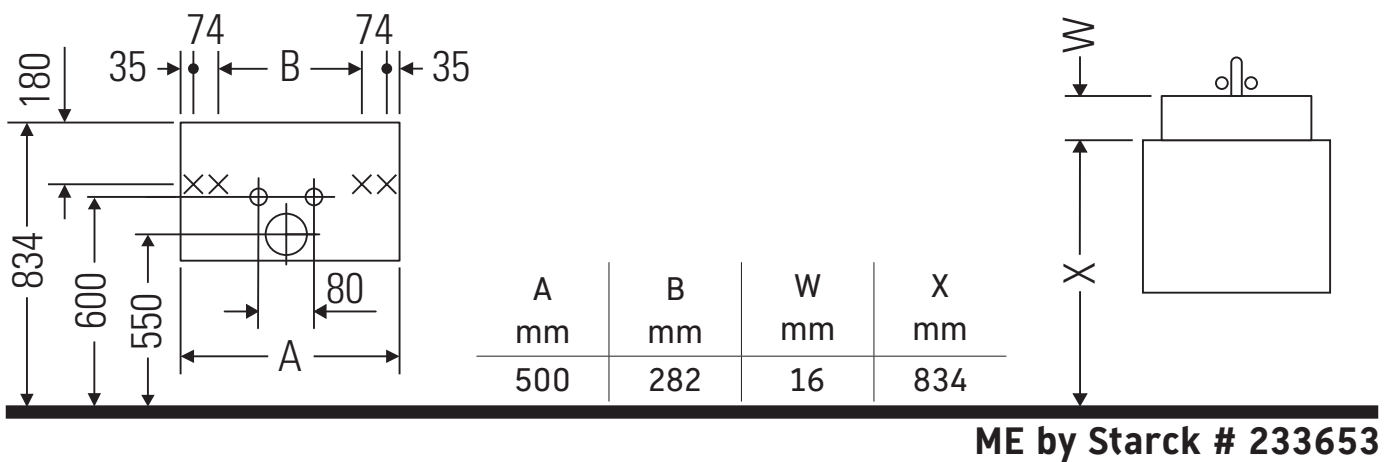

Ketho

KT 6404

Mounting instructions

Instructions for use

The bathroom furniture range complies with the standards and guidelines applicable at the time of delivery and is designed for use in bathrooms. Direct contact with water should be avoided, for example, when showering.