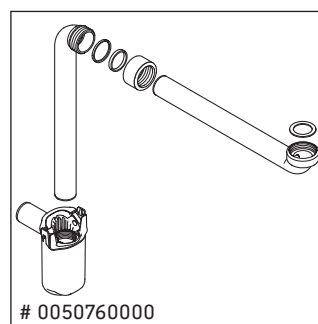

Ketho

KT 6404

Mounting instructions

Instructions for use

The bathroom furniture range complies with the standards and guidelines applicable at the time of delivery and is designed for use in bathrooms. Direct contact with water should be avoided, for example, when showering.