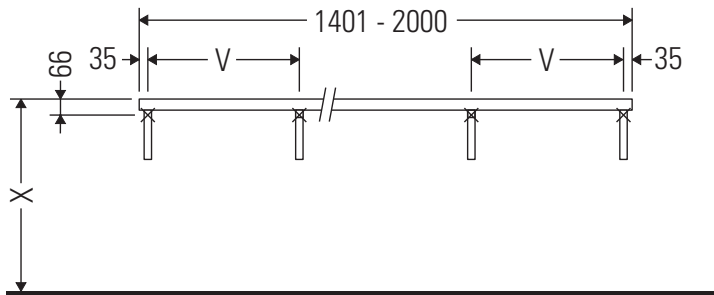

L-Cube

LC 103C

Mounting instructions

V = according to the panel specification

Follow all other installation instructions!

Instructions for use

The bathroom furniture range complies with the standards and guidelines applicable at the time of delivery and is designed for use in bathrooms.

Direct contact with water should be avoided, for example, when showering.

The console is not suitable for installation from below with semi built-in and built-in washbasins.

Ceramics wider than 600 mm must be fixed to the wall.

We reserve the right to make technical improvements and design modifications to the products illustrated.