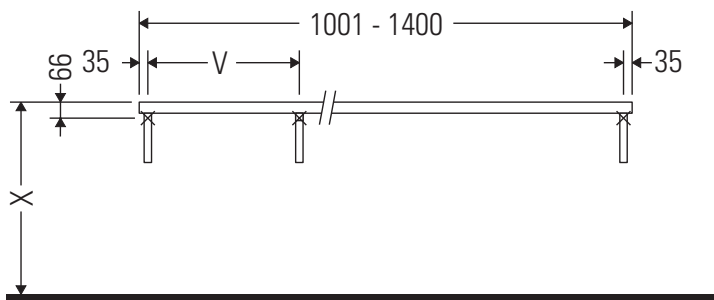

L-Cube

LC 103C

Mounting instructions

V = according to the panel specification

Follow all other installation instructions!

Instructions for use

The bathroom furniture range complies with the standards and guidelines applicable at the time of delivery and is designed for use in bathrooms.

Direct contact with water should be avoided, for example, when showering.

The console is not suitable for installation from below with semi built-in and built-in washbasins.

Ceramics wider than 600 mm must be fixed to the wall.

We reserve the right to make technical improvements and design modifications to the products illustrated.