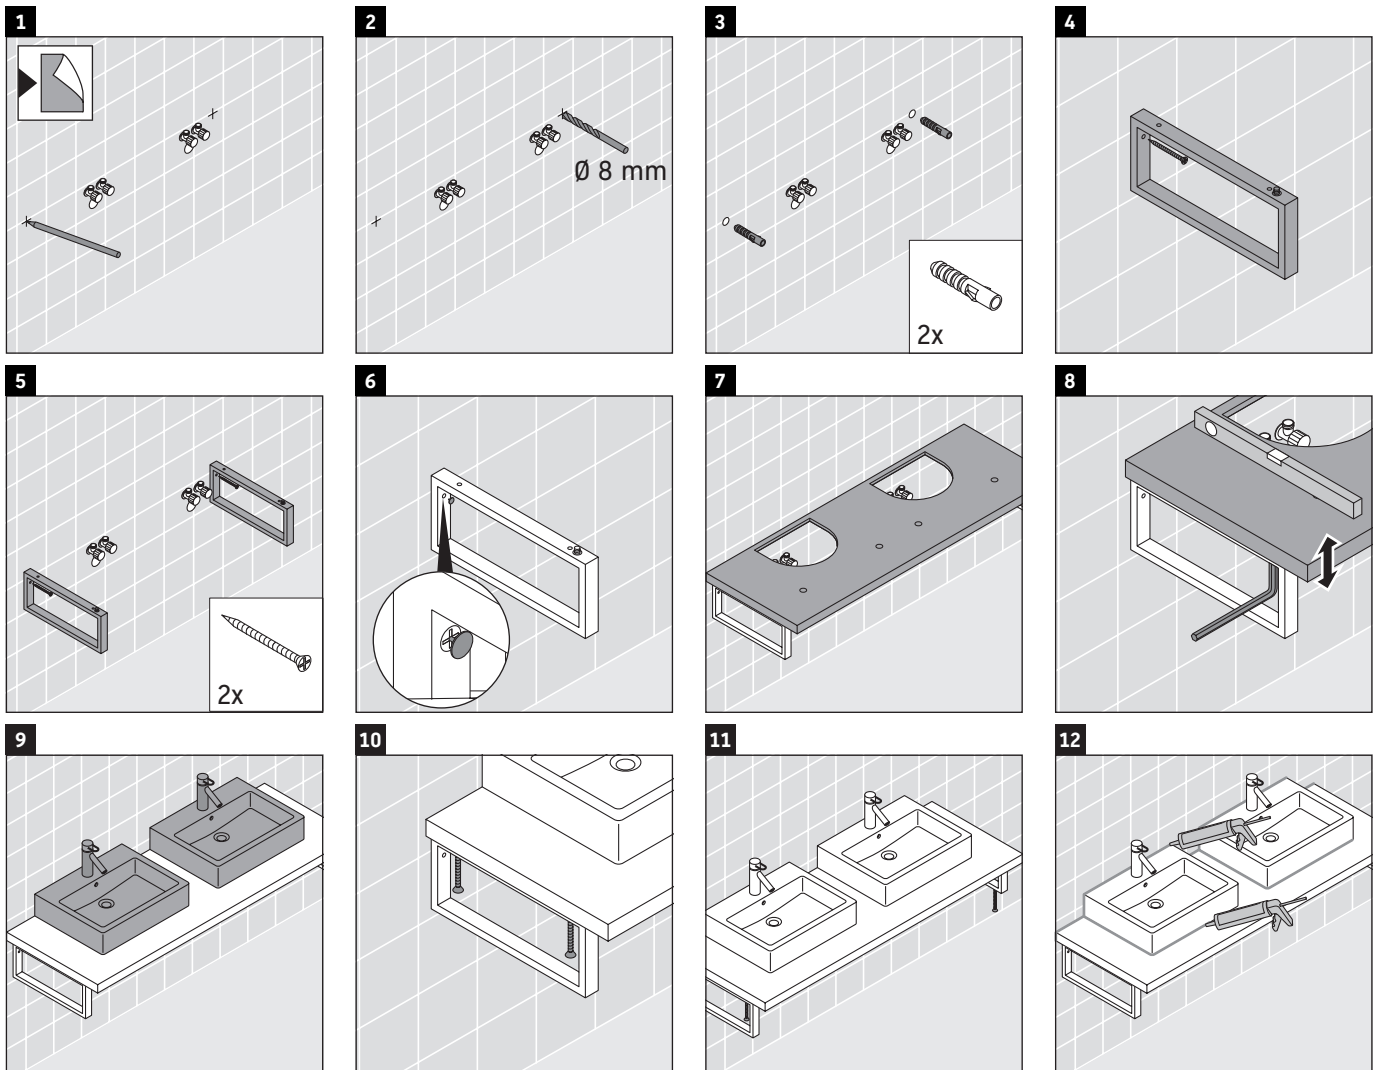

## Mounting instructions

Follow all other installation instructions!

The console is not suitable for installation from below with semi built-in and built-in washbasins.

Ceramics wider than 600 mm must be fixed to the wall.

We reserve the right to make technical improvements and design modifications to the products illustrated.