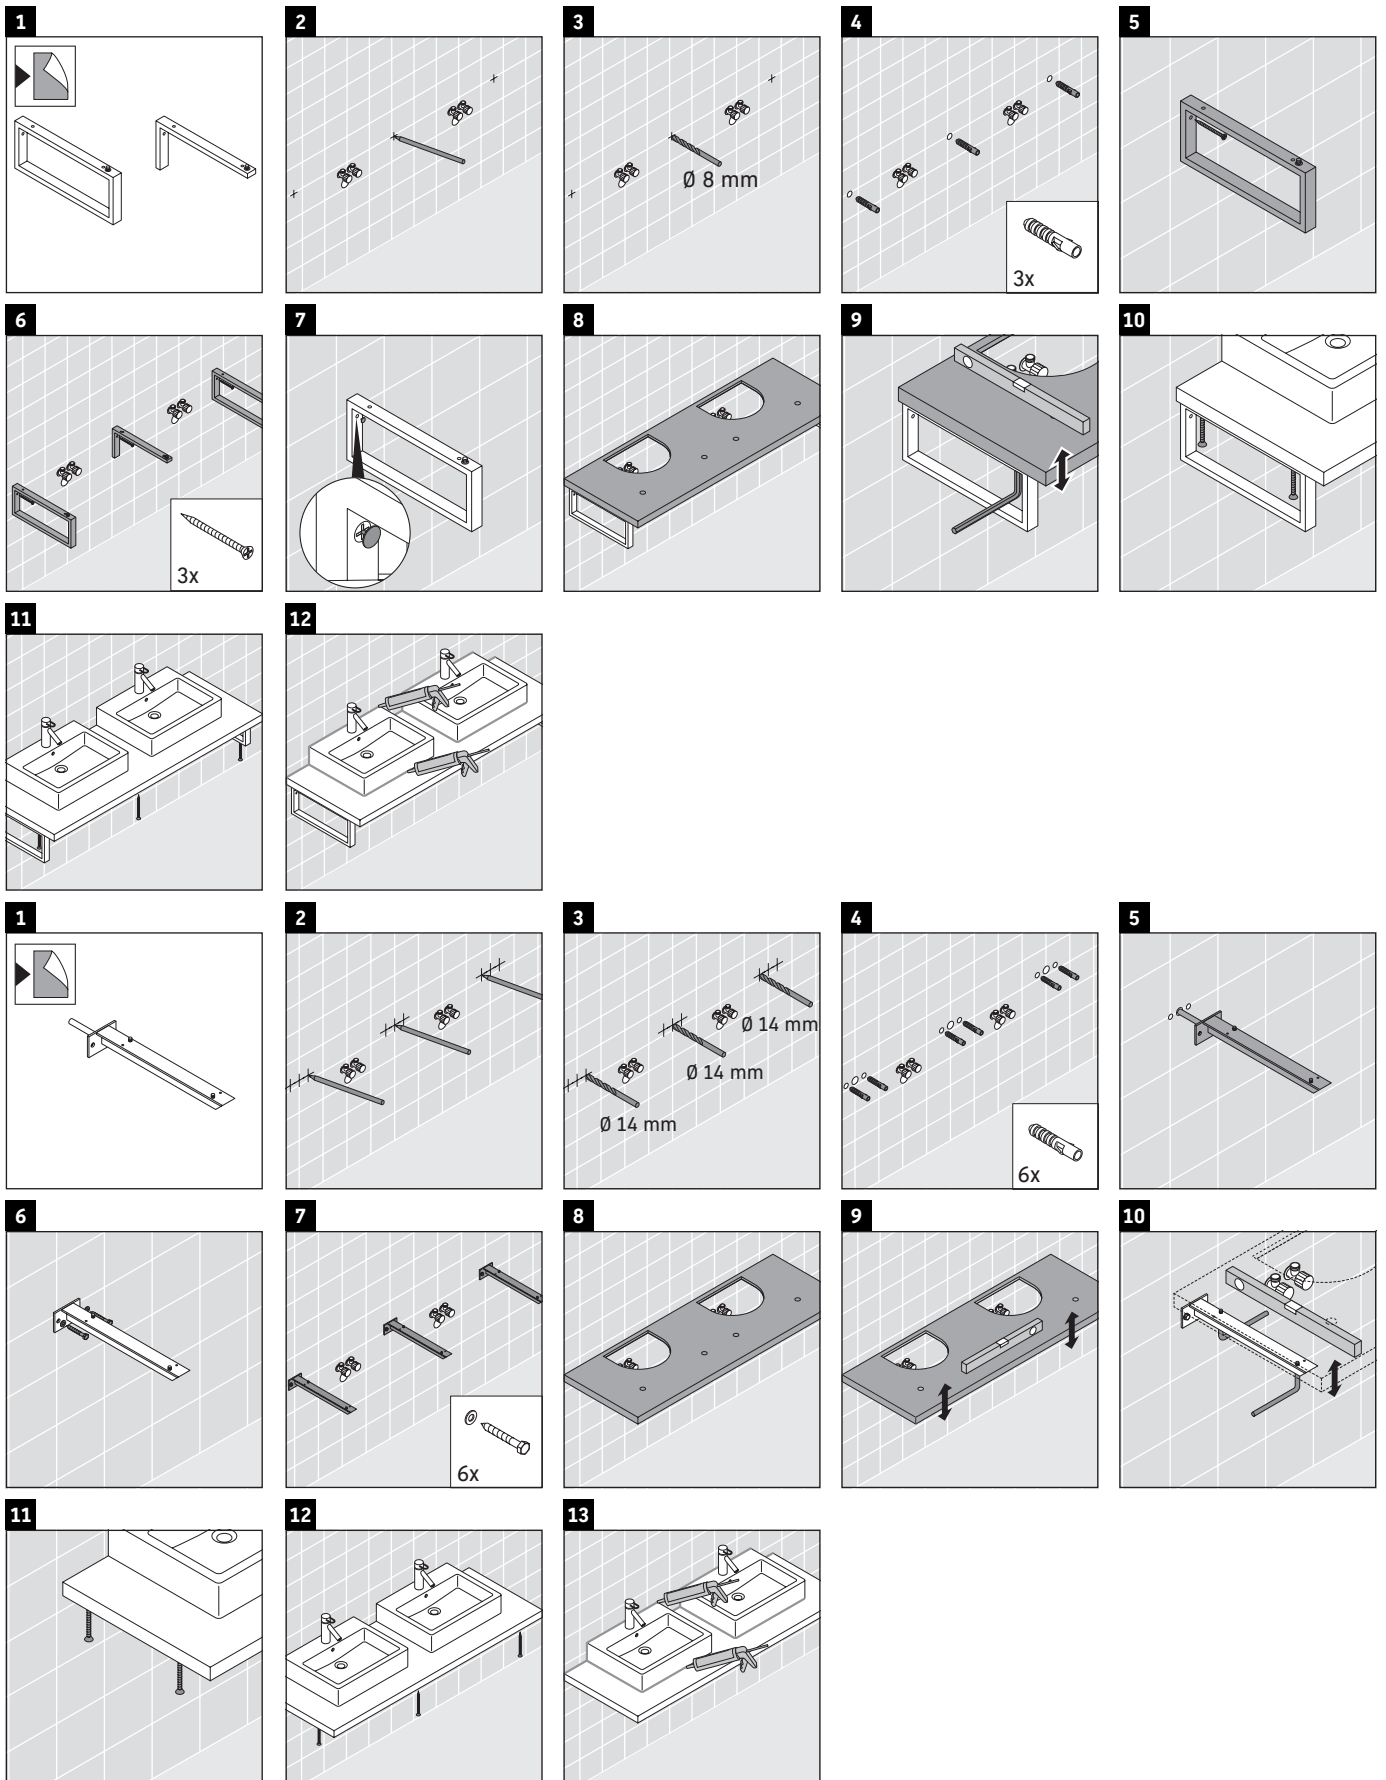

## Mounting instructions

V = according to the panel specification

Follow all other installation instructions!

The console is not suitable for installation from below with semi built-in and built-in washbasins.

Ceramics wider than 600 mm must be fixed to the wall.

We reserve the right to make technical improvements and design modifications to the products illustrated.