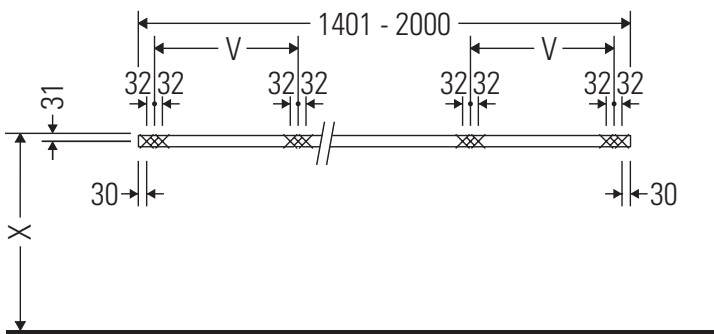

L-Cube

LC 103C

Mounting instructions

V = according to the panel specification

Follow all other installation instructions!

Instructions for use

The bathroom furniture range complies with the standards and guidelines applicable at the time of delivery and is designed for use in bathrooms.

Direct contact with water should be avoided, for example, when showering.

The console is not suitable for installation from below with semi built-in and built-in washbasins.

Ceramics wider than 600 mm must be fixed to the wall.

We reserve the right to make technical improvements and design modifications to the products illustrated.