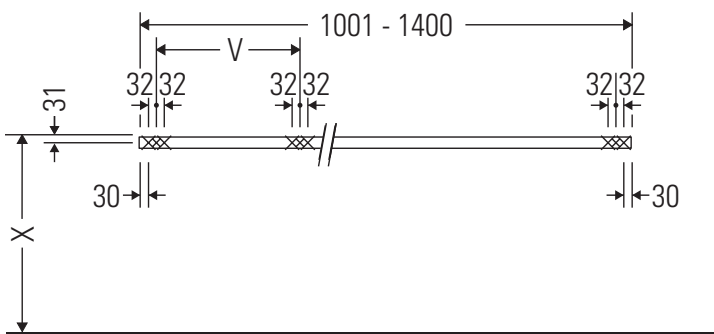

L-Cube

LC 103C

Mounting instructions

V = according to the panel specification

Follow all other installation instructions!

Instructions for use

The bathroom furniture range complies with the standards and guidelines applicable at the time of delivery and is designed for use in bathrooms.

Direct contact with water should be avoided, for example, when showering.

The console is not suitable for installation from below with semi built-in and built-in washbasins.

Ceramics wider than 600 mm must be fixed to the wall.

We reserve the right to make technical improvements and design modifications to the products illustrated.