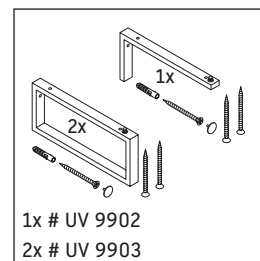

L-Cube

LC 103C

Mounting instructions

V = according to the panel specification

Follow all other installation instructions!

Instructions for use

The bathroom furniture range complies with the standards and guidelines applicable at the time of delivery and is designed for use in bathrooms.

Direct contact with water should be avoided, for example, when showering.

The console is not suitable for installation from below with semi built-in and built-in washbasins.

Ceramics wider than 600 mm must be fixed to the wall.

We reserve the right to make technical improvements and design modifications to the products illustrated.