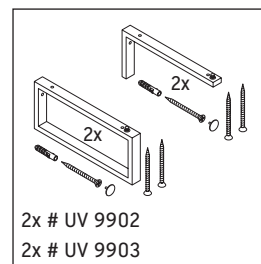

L-Cube

LC 103C

Mounting instructions

V = according to the panel specification

Follow all other installation instructions!

Instructions for use

The bathroom furniture range complies with the standards and guidelines applicable at the time of delivery and is designed for use in bathrooms.

Direct contact with water should be avoided, for example, when showering.

The console is not suitable for installation from below with semi built-in and built-in washbasins.

Ceramics wider than 600 mm must be fixed to the wall.

We reserve the right to make technical improvements and design modifications to the products illustrated.