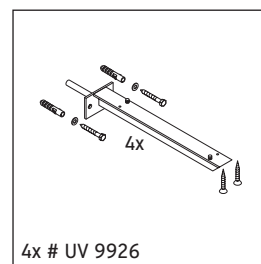

L-Cube

LC 103C

Mounting instructions

V = according to the panel specification

Follow all other installation instructions!

Instructions for use

The bathroom furniture range complies with the standards and guidelines applicable at the time of delivery and is designed for use in bathrooms.

Direct contact with water should be avoided, for example, when showering.

The console is not suitable for installation from below with semi built-in and built-in washbasins.

Ceramics wider than 600 mm must be fixed to the wall.

We reserve the right to make technical improvements and design modifications to the products illustrated.