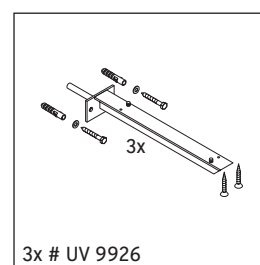

L-Cube

LC 103C

Mounting instructions

V = according to the panel specification

Follow all other installation instructions!

Instructions for use

The bathroom furniture range complies with the standards and guidelines applicable at the time of delivery and is designed for use in bathrooms.

Direct contact with water should be avoided, for example, when showering.

The console is not suitable for installation from below with semi built-in and built-in washbasins.

Ceramics wider than 600 mm must be fixed to the wall.

We reserve the right to make technical improvements and design modifications to the products illustrated.