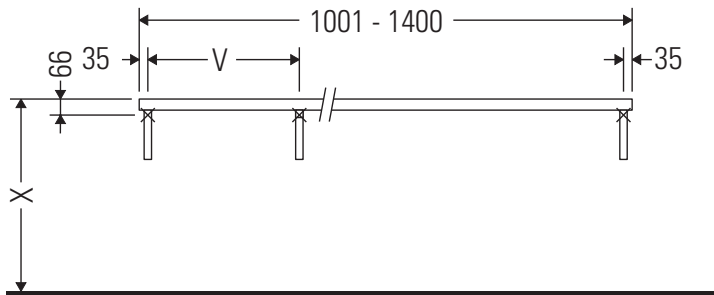

L-Cube

LC 103C

Mounting instructions

V = according to the panel specification

Follow all other installation instructions!

Instructions for use

The bathroom furniture range complies with the standards and guidelines applicable at the time of delivery and is designed for use in bathrooms.

Direct contact with water should be avoided, for example, when showering.

The console is not suitable for installation from below with semi built-in and built-in washbasins.

Ceramics wider than 600 mm must be fixed to the wall.

We reserve the right to make technical improvements and design modifications to the products illustrated.