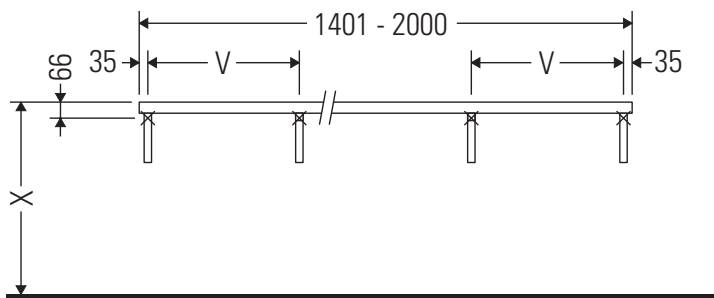

L-Cube

LC 103C

Mounting instructions

V = according to the panel specification

Follow all other installation instructions!

Instructions for use

The bathroom furniture range complies with the standards and guidelines applicable at the time of delivery and is designed for use in bathrooms.

Direct contact with water should be avoided, for example, when showering.

The console is not suitable for installation from below with semi built-in and built-in washbasins.

Ceramics wider than 600 mm must be fixed to the wall.

We reserve the right to make technical improvements and design modifications to the products illustrated.